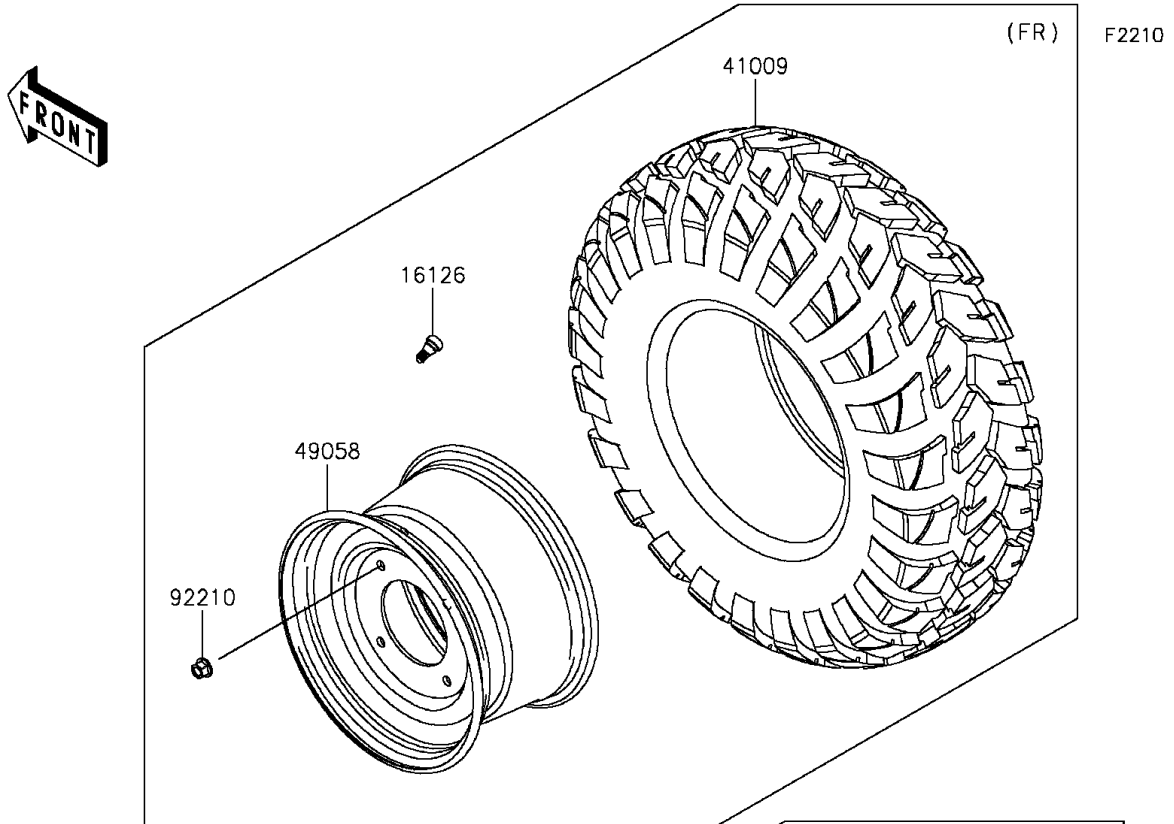

2015 MULE PRO-FXT™ EPS CAMO PARTS DIAGRAM

Wheels/Tires

2015 MULE PRO-FXT™ EPS CAMO PARTS LIST

Wheels/Tires

ITEM NAME	PART NUMBER	QUANTITY
VALVE (Ref # 16126)	16126-4001	1
TIRE,FR,26X9.00R12 4PR,FRONTIER (Ref # 41009)	41009-0567	1
TIRE,RR,26X11.00R12 4PR,FRONTIER (Ref # 41009A)	41009-0568	1
WHEEL,FR,12X7.0AT,F.S.BLACK (Ref # 49058)	49058-0608-397	1
WHEEL,RR,12X8.0AT,F.S.BLACK (Ref # 49058A)	49058-0611-397	1
WASHER,12.1X26X2.3 (Ref # 92200)	92200-0930	1
NUT,12MM (Ref # 92210)	92210-0603	1