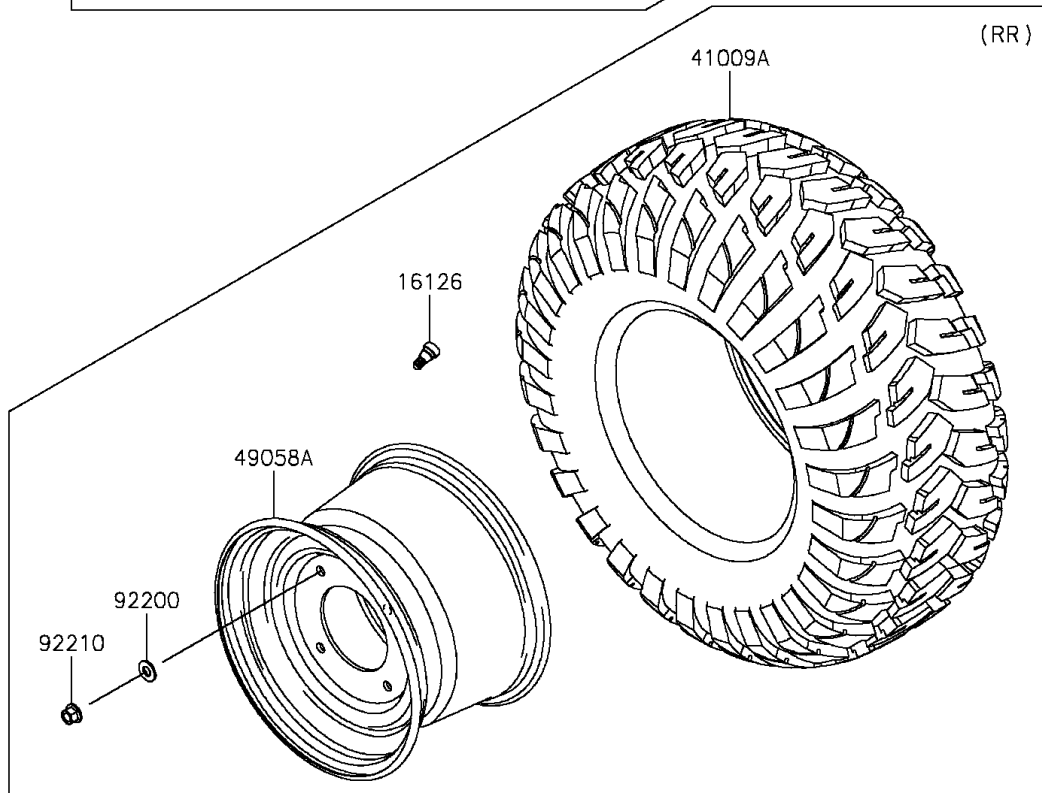

2015 MULE PRO-FXT™ EPS CAMO PARTS DIAGRAM

Wheels/Tires

2015 MULE PRO-FXT™ EPS CAMO PARTS LIST

Wheels/Tires

ITEM NAME	PART NUMBER	QUANTITY
VALVE (Ref # 16126)	16126-4001	1
TIRE,FR,26X9.00R12 4PR,FRONTIER (Ref # 41009)	41009-0567	1
TIRE,RR,26X11.00R12 4PR,FRONTIER (Ref # 41009A)	41009-0568	1
WHEEL,FR,12X7.0AT,F.S.BLACK (Ref # 49058)	49058-0608-397	1
WHEEL,RR,12X8.0AT,F.S.BLACK (Ref # 49058A)	49058-0611-397	1
WASHER,12.1X26X2.3 (Ref # 92200)	92200-0930	1
NUT,12MM (Ref # 92210)	92210-0603	1