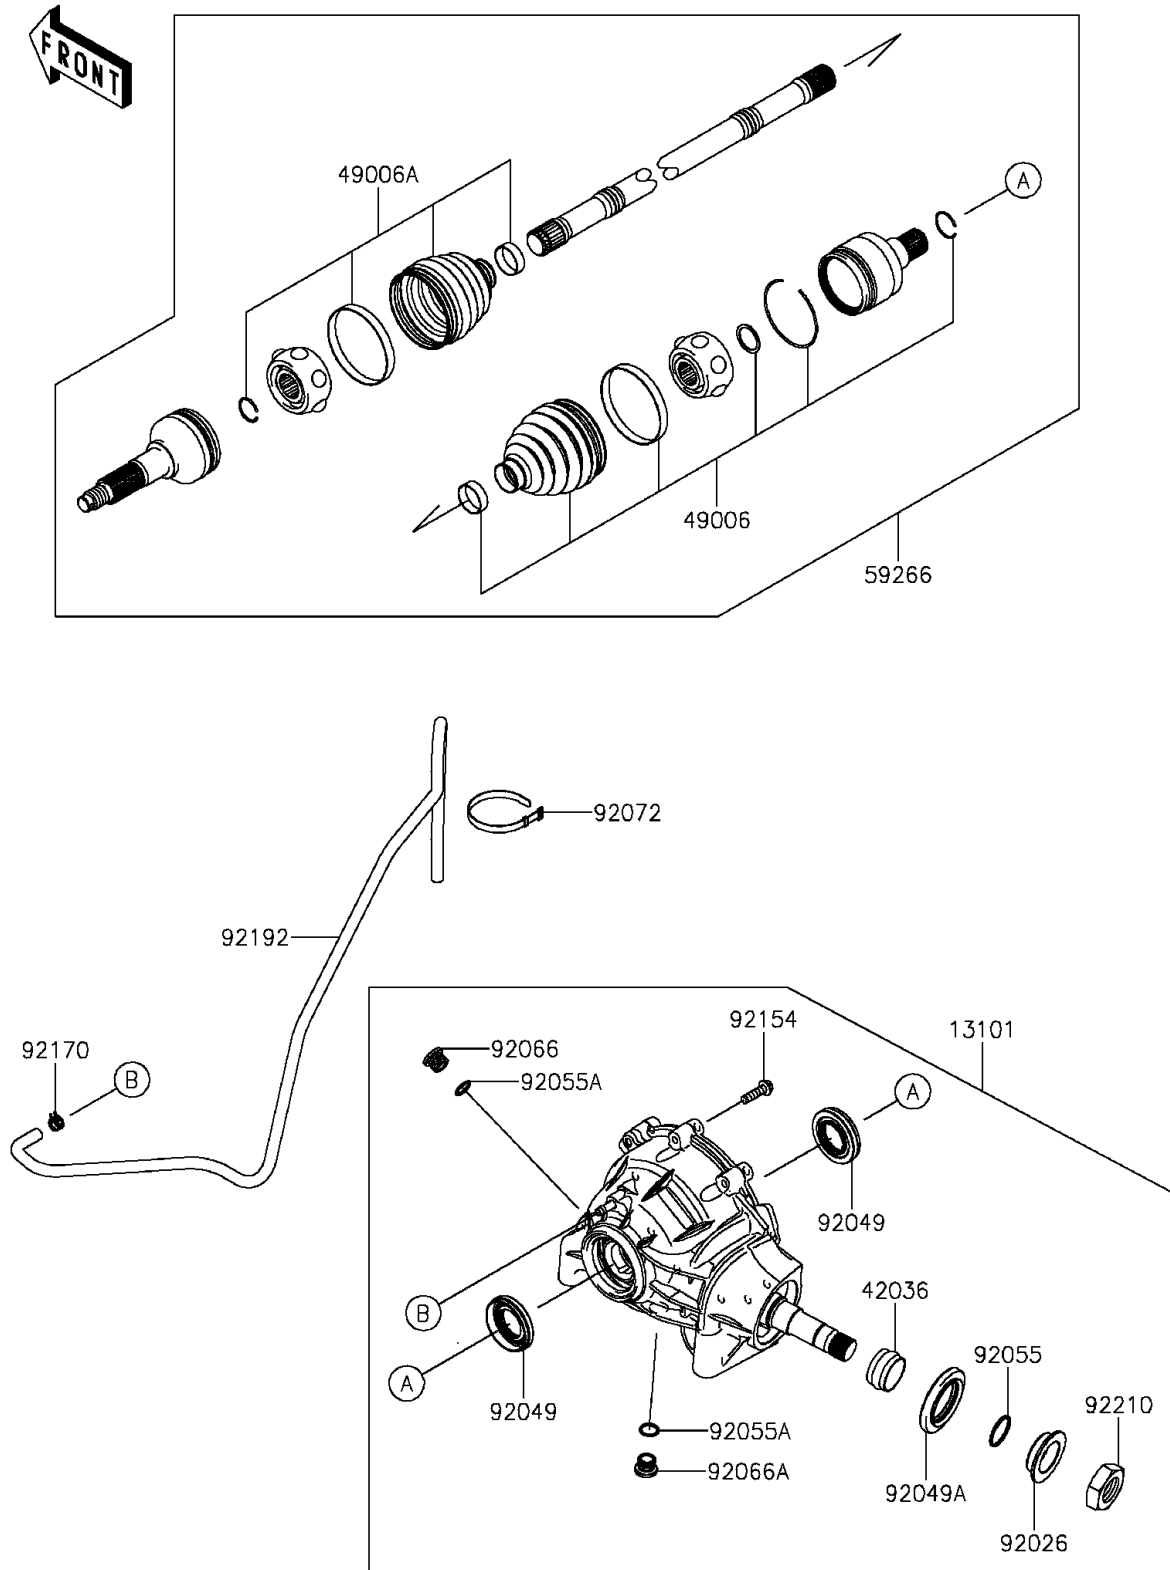

2015 MULE PRO-FXT™ EPS CAMO PARTS DIAGRAM

Drive Shaft-Front

E3136

2015 MULE PRO-FXT™ EPS CAMO PARTS LIST

Drive Shaft-Front

ITEM NAME	PART NUMBER	QUANTITY
GEAR-ASSY,FRONT DIFFERENTIAL (Ref # 13101)	13101-0662	1
SLEEVE (Ref # 42036)	42036-0741	1
BOOT,INSIDE (Ref # 49006)	49006-0578	1
BOOT,OUTSIDE (Ref # 49006A)	49006-0584	1
JOINT-BALL,FR (Ref # 59266)	59266-0710	1
SPACER (Ref # 92026)	92026-0776	1
SEAL-OIL,33X60X7 (Ref # 92049)	92049-0760	1
SEAL-OIL,44X72X7 (Ref # 92049A)	92049-0766	1
RING-O (Ref # 92055)	92055-0788	1
RING-O,15.3X2.2 (Ref # 92055A)	92055-0830	1
PLUG (Ref # 92066)	92066-0777	1
PLUG (Ref # 92066A)	92066-0778	1
BAND,L=186 (Ref # 92072)	92072-056	1
BOLT,FLANGED,8X30 (Ref # 92154)	92154-1370	1
CLAMP (Ref # 92170)	92170-2082	1
TUBE,BREATHING (Ref # 92192)	92192-1341	1
NUT (Ref # 92210)	92210-0894	1