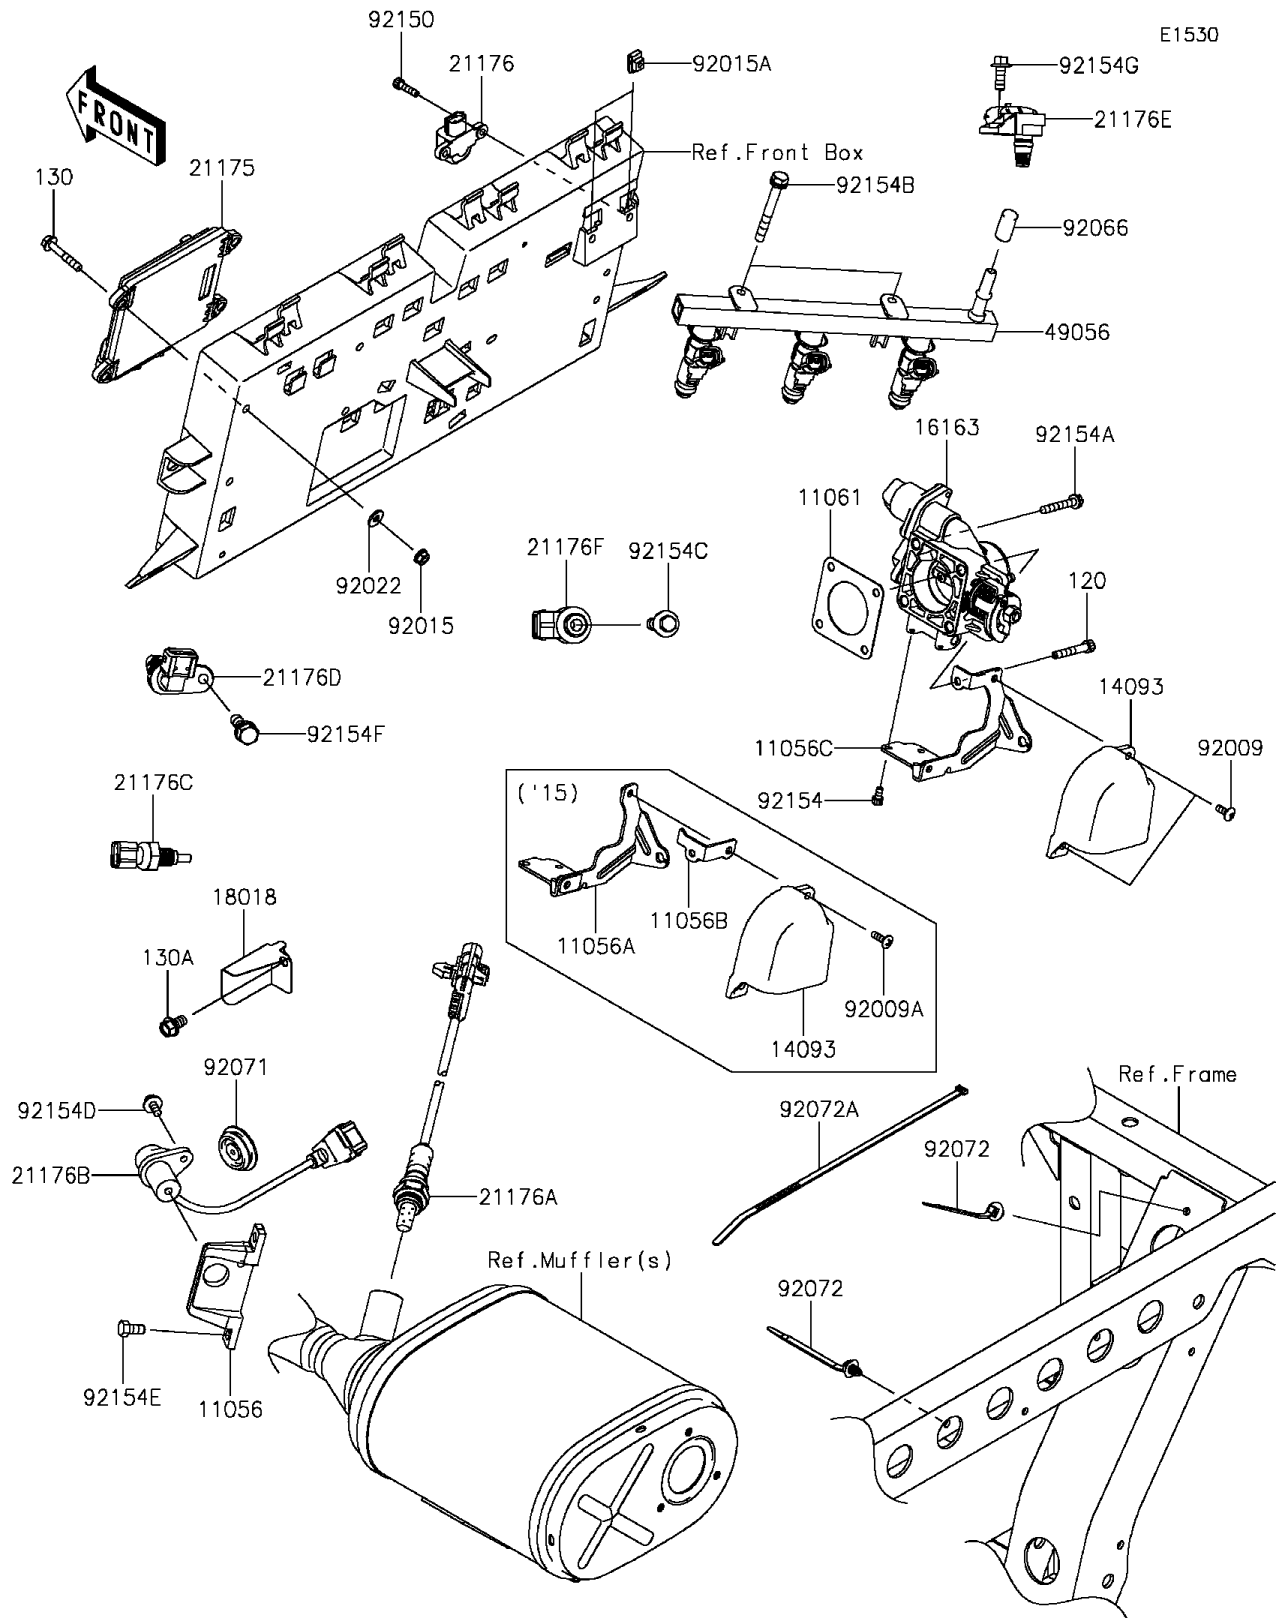

## 2015 MULE PRO-FXT™ EPS CAMO PARTS DIAGRAM

Fuel Injection

## 2015 MULE PRO-FXT™ EPS CAMO PARTS LIST

Fuel Injection

ITEM NAME	PART NUMBER	QUANTITY
BRACKET,CRANKSHAFT POSITION (Ref # 11056)	11056-2680	1
BRACKET,THROTTLE CABLE (Ref # 11056A)	11056-7284	1
BRACKET,THROTTLE CABLE (Ref # 11056B)	11056-7285	1
GASKET,THROTTLE (Ref # 11061)	11061-0954	1
BOLT-SOCKET,6X40 (Ref # 120)	120CA0640	1
BOLT-FLANGED,6X35 (Ref # 130)	130BA0635	1
BOLT-FLANGED,8X14 (Ref # 130A)	130BA0814	1
COVER,THROTTLE (Ref # 14093)	14093-0043	1
THROTTLE-ASSY (Ref # 16163)	16163-0816	1
PLATE-HEAT GUARD (Ref # 18018)	18018-0049	1
CONTROL UNIT-ELECTRONIC,DFI (Ref # 21175)	21175-0893	1
SENSOR,VEHICLE-DOWN (Ref # 21176)	21176-0026	1
SENSOR,OXYGEN (Ref # 21176A)	21176-0773	1
SENSOR,CRANKSHAFT POSITION (Ref # 21176B)	21176-0795	1
SENSOR,WATER TEMP (Ref # 21176C)	21176-0796	1
SENSOR,CAMSHAFT POSITION (Ref # 21176D)	21176-0797	1
SENSOR,AIR INTAKE TEMP (Ref # 21176E)	21176-0798	1
SENSOR,EXPLOSION (Ref # 21176F)	21176-0799	1
PIPE-INJECTION (Ref # 49056)	49056-0038	1
SCREW,5X16 (Ref # 92009A)	92009-3797	1
NUT,FLANGED,6MM (Ref # 92015)	92015-1367	1
NUT,5MM (Ref # 92015A)	92015-1627	1
WASHER (Ref # 92022)	92022-2247	1
PLUG (Ref # 92066)	92066-0810	1
GROMMET (Ref # 92071)	92071-0730	1
BAND (Ref # 92072)	92072-1414	1
BAND,L=292.1 (Ref # 92072A)	92072-3509	1
BOLT,SOCKET,5X20 (Ref # 92150)	92150-1019	1
BOLT,SOCKET,5X10 (Ref # 92154)	92154-1396	1

## 2015 MULE PRO-FXT™ EPS CAMO PARTS LIST

Fuel Injection

ITEM NAME	PART NUMBER	QUANTITY
BOLT,6X38 (Ref # 92154A)	92154-1589	1
BOLT,6X50 (Ref # 92154B)	92154-1591	1
BOLT,FLANGED,8X30 (Ref # 92154C)	92154-1592	1
BOLT,FLANGED,6X12 (Ref # 92154D)	92154-1593	1
BOLT,6X12 (Ref # 92154E)	92154-1594	1
BOLT,8X16 (Ref # 92154F)	92154-1595	1
BOLT,FLANGED,6X16 (Ref # 92154G)	92154-1596	1