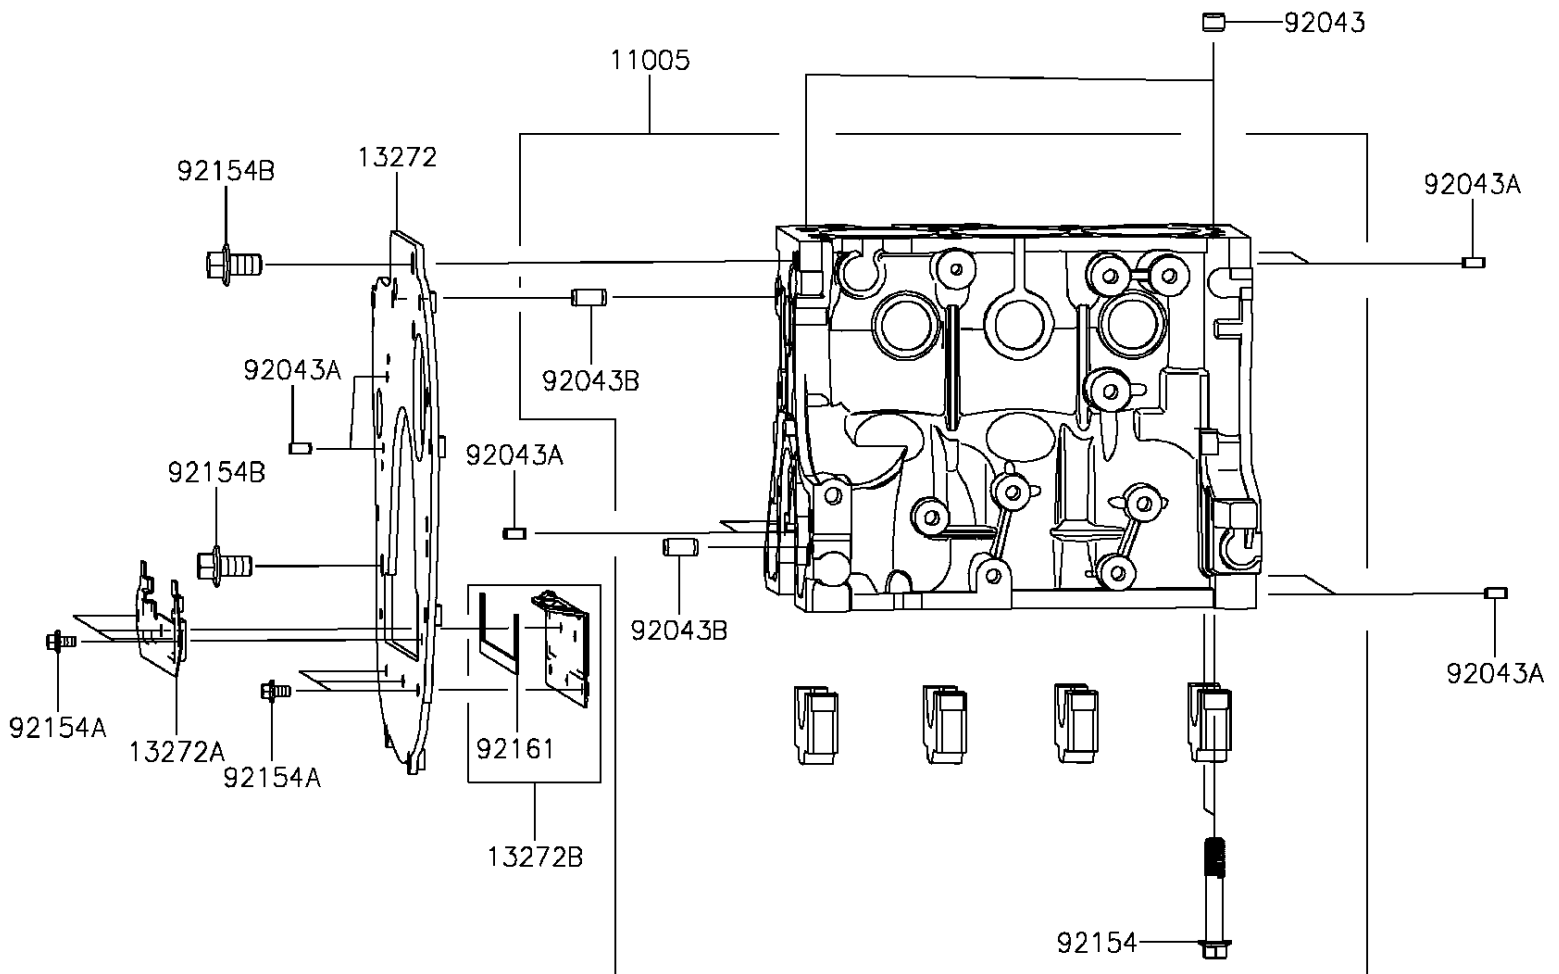

## 2015 MULE PRO-FXT™ EPS CAMO PARTS DIAGRAM

Crankcase

E1411

## 2015 MULE PRO-FXT™ EPS CAMO PARTS LIST

Crankcase

ITEM NAME	PART NUMBER	QUANTITY
CYLINDER-ENGINE (Ref # 11005)	11005-0654	1
PLATE (Ref # 13272)	13272-1543	1
PLATE (Ref # 13272A)	13272-1858	1
PLATE (Ref # 13272B)	13272-1873	1
PIN (Ref # 92043)	92043-0827	1
PIN (Ref # 92043A)	92043-0828	1
PIN (Ref # 92043B)	92043-0832	1
BOLT,FLANGED (Ref # 92154)	92154-1580	1
BOLT,FLANGED,6X10 (Ref # 92154A)	92154-1581	1
BOLT,FLANGED,12X20 (Ref # 92154B)	92154-1582	1
DAMPER (Ref # 92161)	92161-1605	1