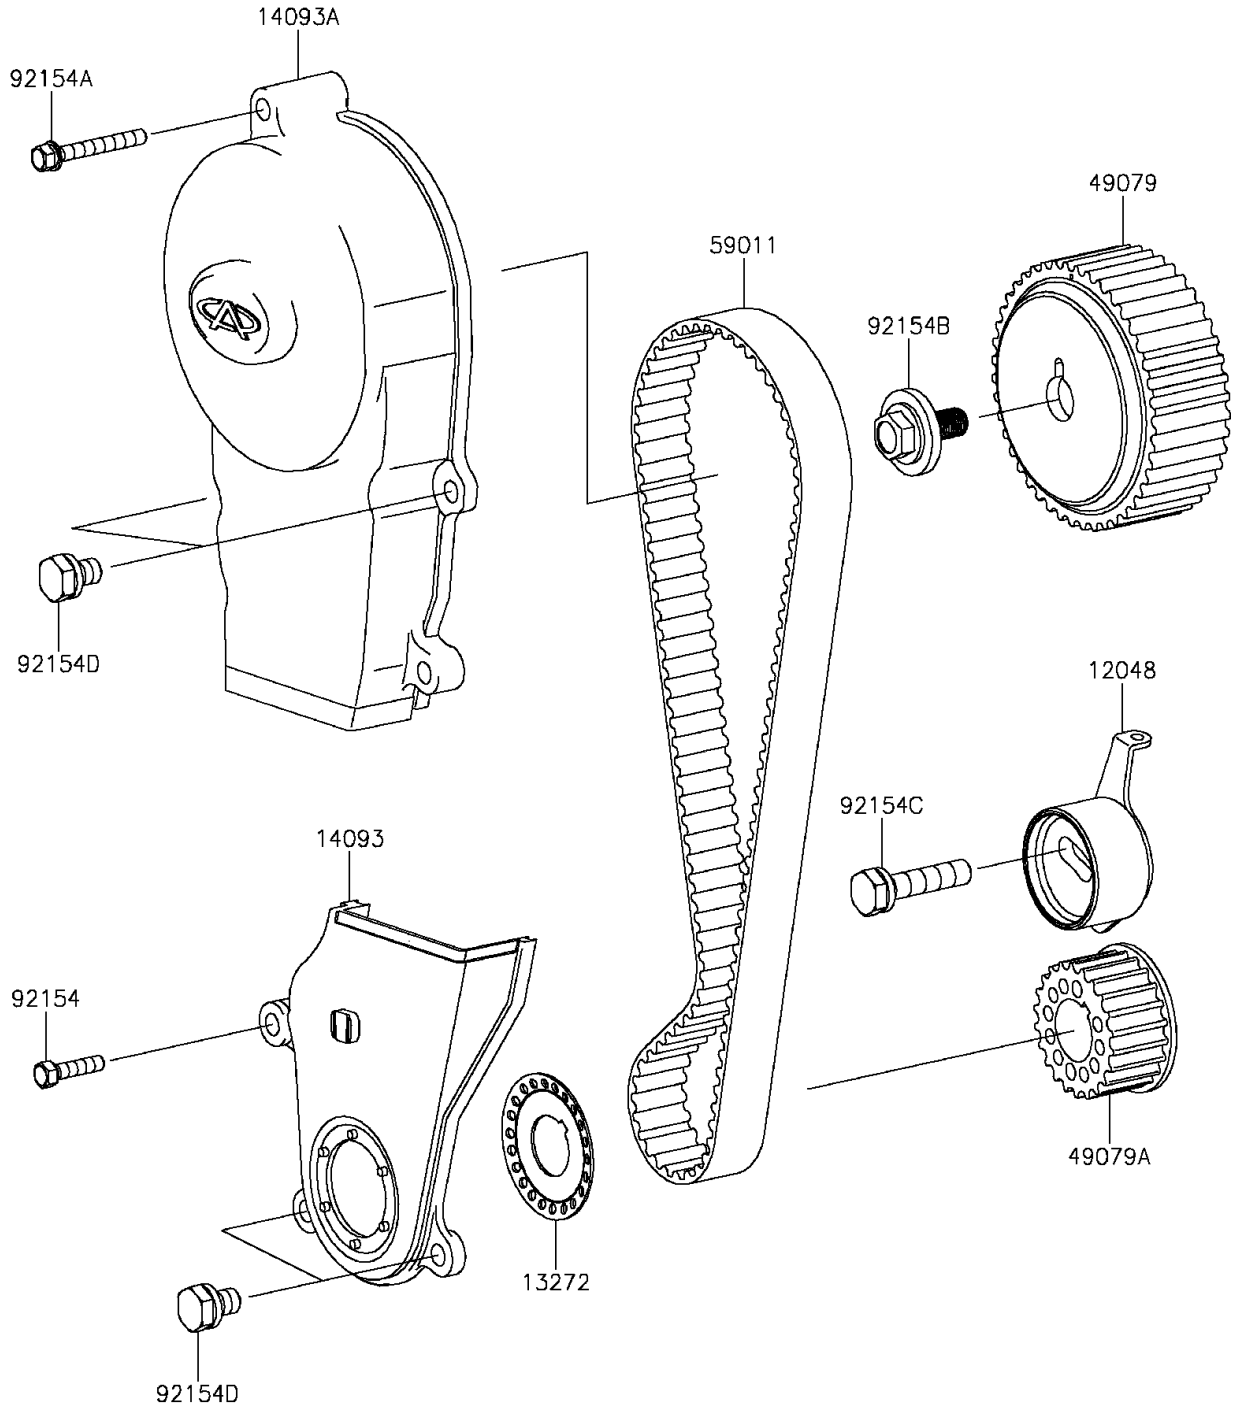

## 2015 MULE PRO-FXT™ EPS CAMO PARTS DIAGRAM

Timing Belt

E1215

## 2015 MULE PRO-FXT™ EPS CAMO PARTS LIST

Timing Belt

ITEM NAME	PART NUMBER	QUANTITY
TENSIONER-ASSY (Ref # 12048)	12048-0093	1
PLATE,TIMING BELT (Ref # 13272)	13272-1872	1
COVER,TIMING BELT,LWR (Ref # 14093)	14093-0200	1
COVER,TIMING BELT,UPP (Ref # 14093A)	14093-0201	1
PULLEY-BELT,CAMSHAFT (Ref # 49079)	49079-0023	1
PULLEY-BELT,CRANKSHAFT (Ref # 49079A)	49079-0024	1
BELT,TIMING (Ref # 59011)	59011-0042	1
BOLT,6X25 (Ref # 92154)	92154-1583	1
BOLT,6X50 (Ref # 92154A)	92154-1591	1
BOLT,FLANGED (Ref # 92154B)	92154-1614	1
BOLT,10X45 (Ref # 92154C)	92154-1615	1
BOLT,6X16 (Ref # 92154D)	92154-1617	1