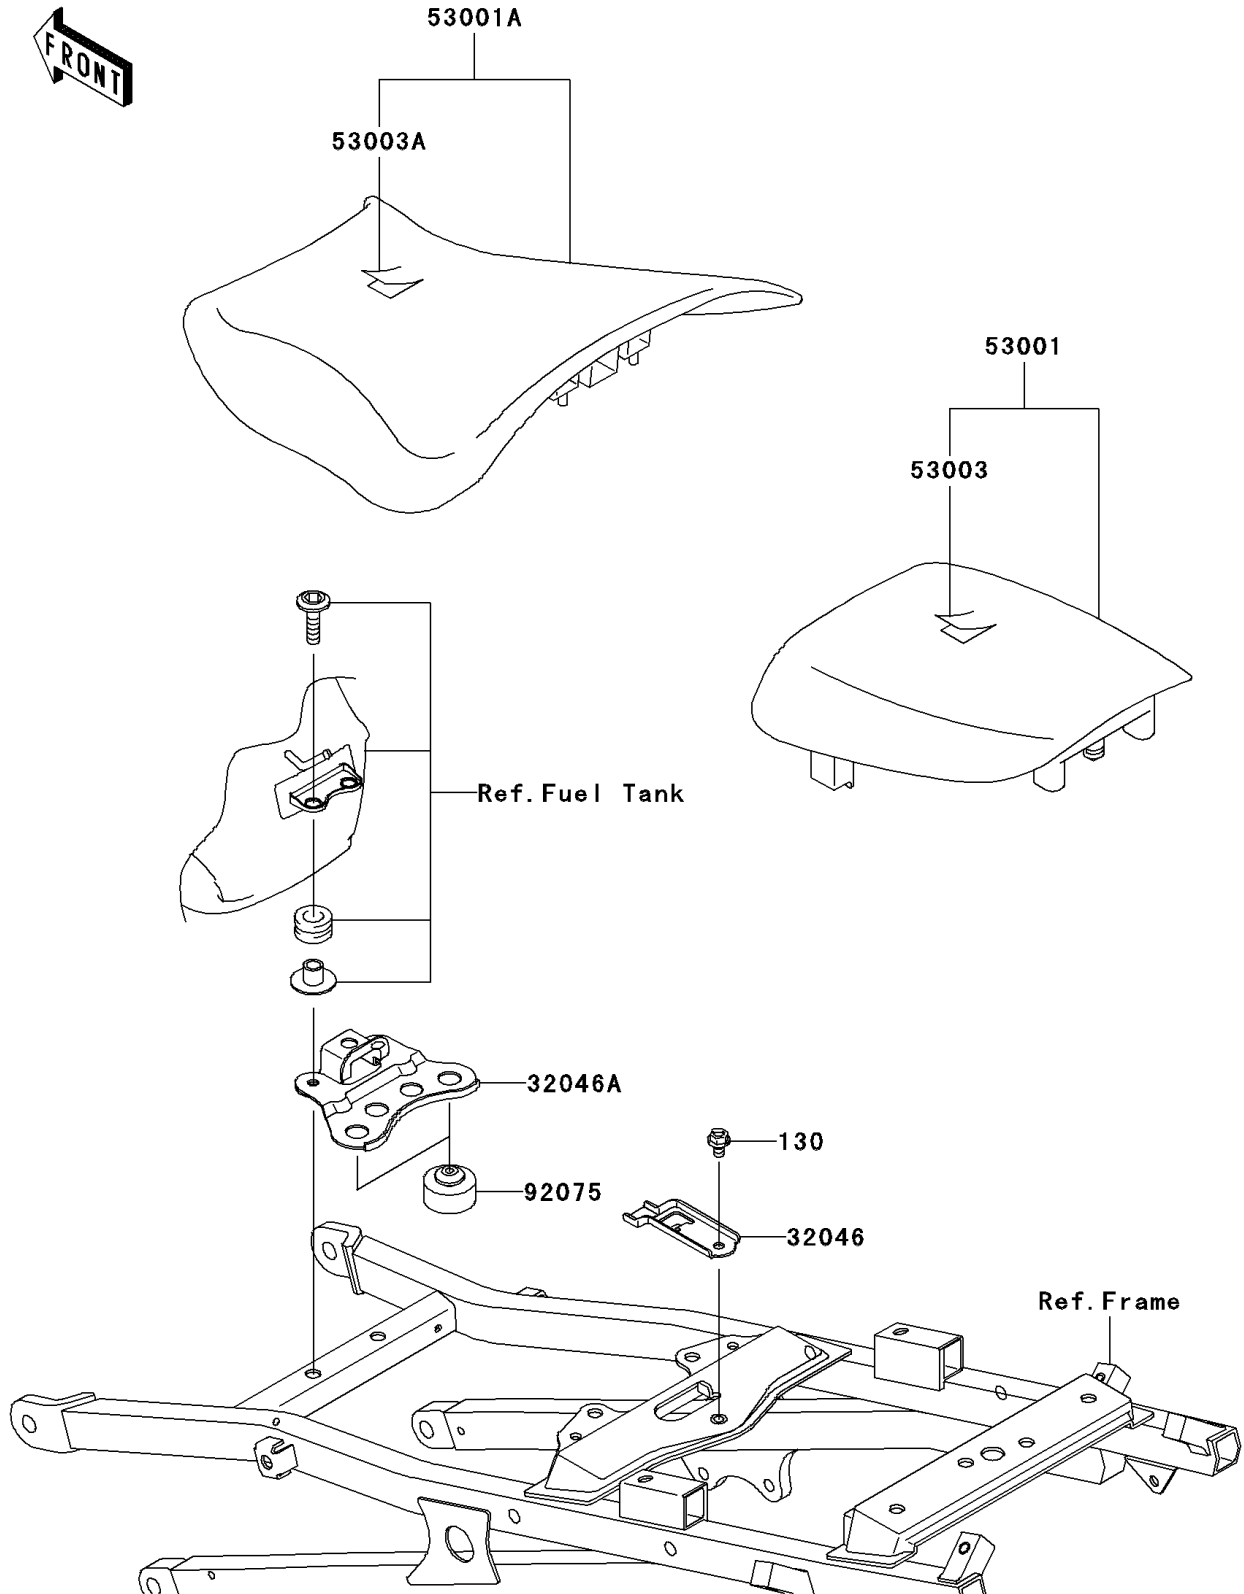

2006 ZZR®600 PARTS DIAGRAM

Seat

F2510

2006 ZZR®600 PARTS LIST

Seat

ITEM NAME	PART NUMBER	QUANTITY
BOLT-FLANGED,6X10 (Ref # 130)	130J0610	1
BRACKET-SEAT,RR (Ref # 32046)	32046-1437	1
BRACKET-SEAT,FR (Ref # 32046A)	32046-1447	1
SEAT-ASSY,RR,BLACK (Ref # 53001)	53001-1866-MA	1
SEAT-ASSY,FR,BLACK (Ref # 53001A)	53001-1871-MA	1
LEATHER,REAR SEAT,BLACK (Ref # 53003)	53003-1407-MA	1
LEATHER,FRONT SEAT,BLACK (Ref # 53003A)	53003-1409-MA	1
DAMPER (Ref # 92075)	92075-1737	1