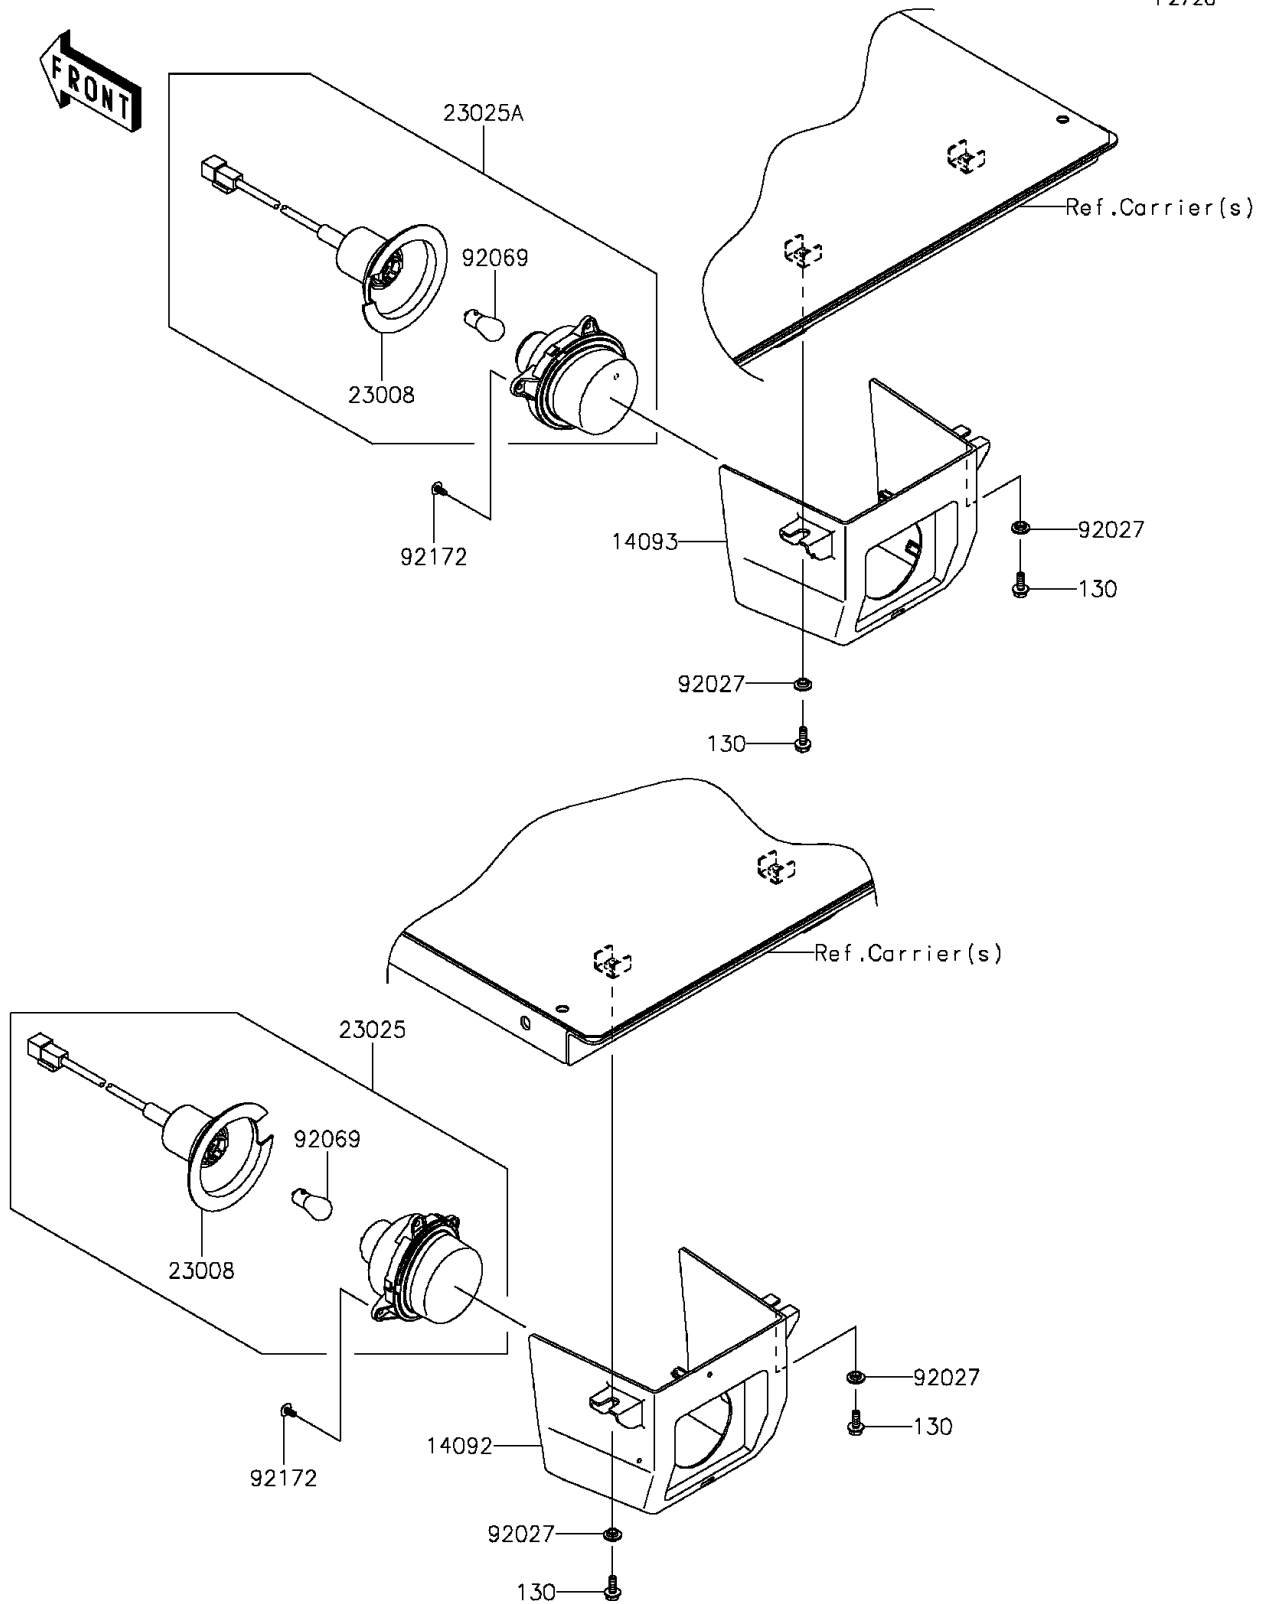

2015 MULE PRO-FXT™ EPS PARTS DIAGRAM

Taillight(s)

F2720

2015 MULE PRO-FXT™ EPS PARTS LIST

Taillight(s)

ITEM NAME	PART NUMBER	QUANTITY
BOLT-FLANGED,6X16 (Ref # 130)	130CA0616	1
COVER,TAIL LAMP,LH (Ref # 14092)	14092-1183	1
COVER,TAIL LAMP,RH (Ref # 14093)	14093-0091	1
SOCKET-ASSY (Ref # 23008)	23008-0162	1
LAMP-TAIL,LH (Ref # 23025)	23025-0334	1
LAMP-TAIL,RH (Ref # 23025A)	23025-0341	1
COLLAR,L=4.6 (Ref # 92027)	92027-1168	1
BULB,12V 21/5W (Ref # 92069)	92069-0072	1
SCREW,TAPPING,5X10 (Ref # 92172)	92172-0262	1