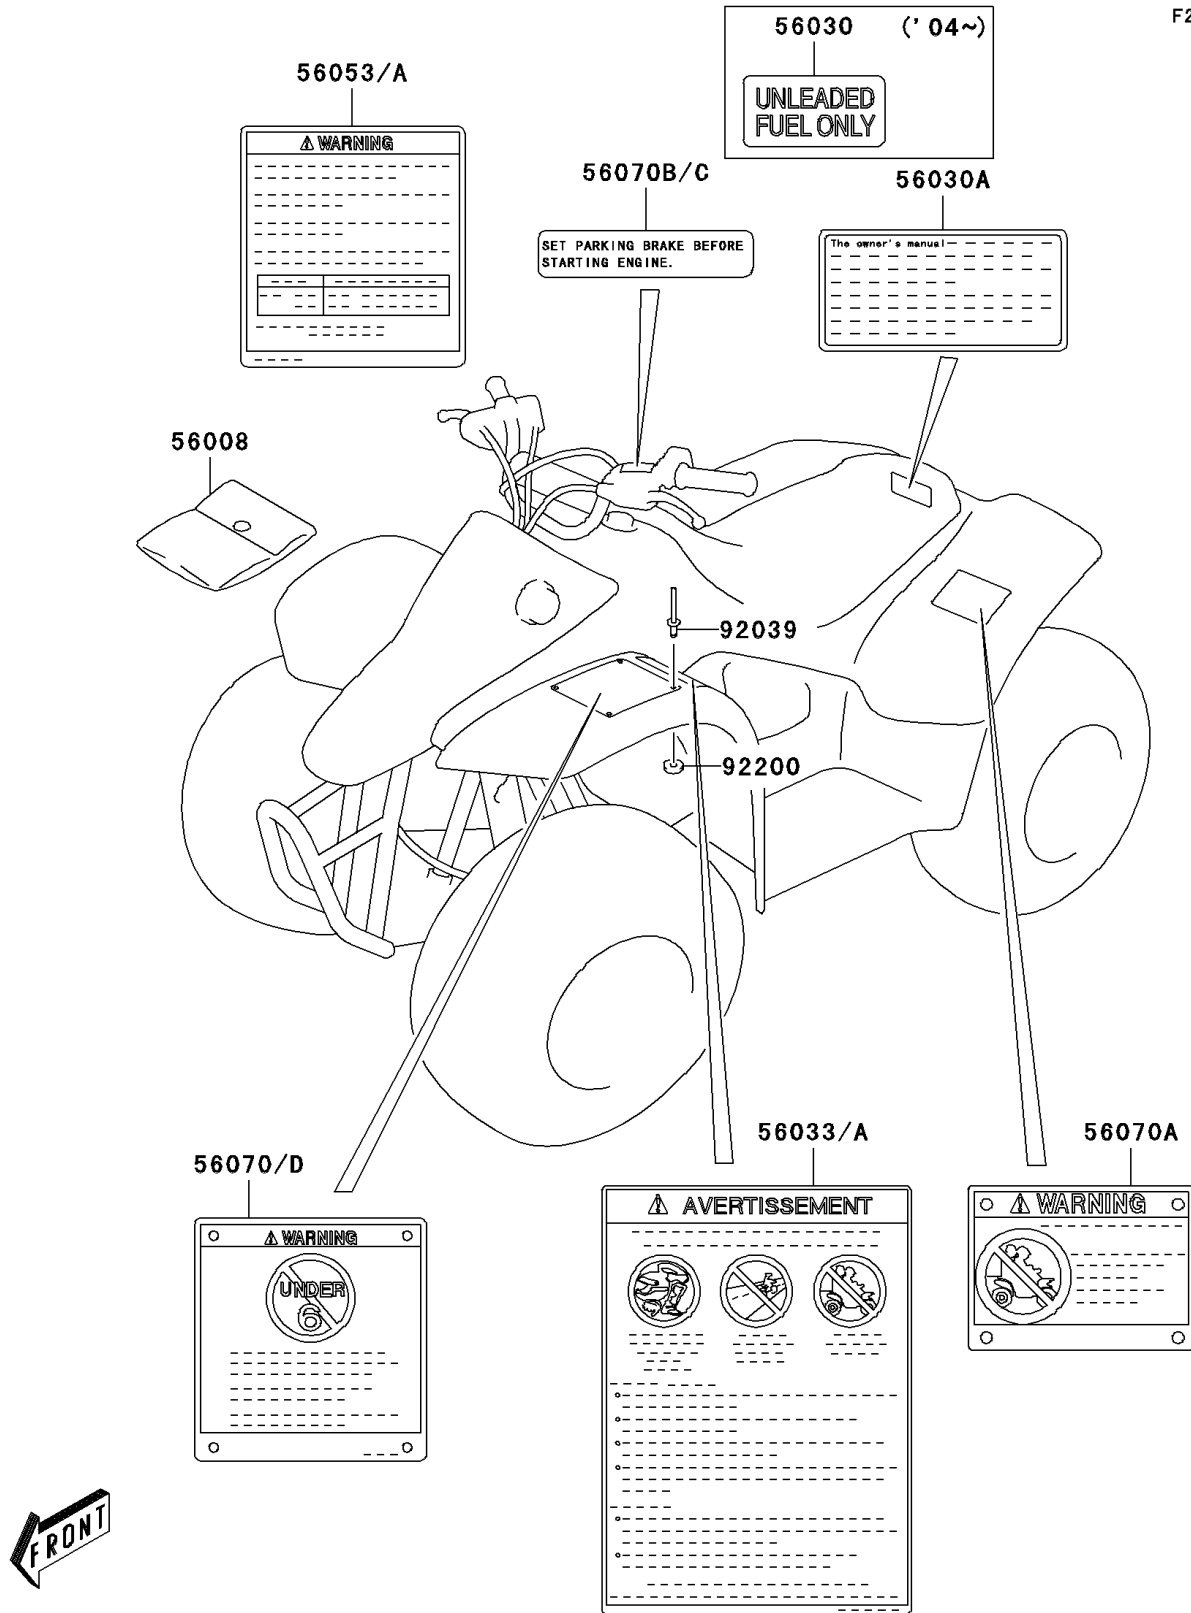

2003 KFX®50 PARTS DIAGRAM

Labels

F2860

2003 KFX®50 PARTS LIST

Labels

ITEM NAME	PART NUMBER	QUANTITY
BAG,OWNER'S MANUAL (Ref # 56008)	56008-S004	1
LABEL-MANUAL,GENERAL WARNING (Ref # 56033)	56033-S007	1
LABEL-SPECIFICATION,TIRE (Ref # 56053)	56053-S001	1
LABEL-WARNING,AGE,6 (Ref # 56070)	56070-S002	1
LABEL-WARNING,NO PASSENGER (Ref # 56070A)	56070-S003	1
LABEL-WARNING,PARKING BRAKE (Ref # 56070B)	56070-S004	1
RIVET,WARNING LABEL (Ref # 92039)	92039-S008	1
WASHER (Ref # 92200)	92200-S094	1
LABEL,MANUAL NOTICE (Ref # 56030A)	56030-S009	1
LABEL-MANUAL,GENERAL (Ref # 56033A)	56033-S009	1
LABEL-SPECIFICATION,TIRE (Ref # 56053A)	56053-S003	1
LABEL-WARNING,PARKING (Ref # 56070C)	56070-S006	1
LABEL-WARNING (Ref # 56070D)	56070-S007	1