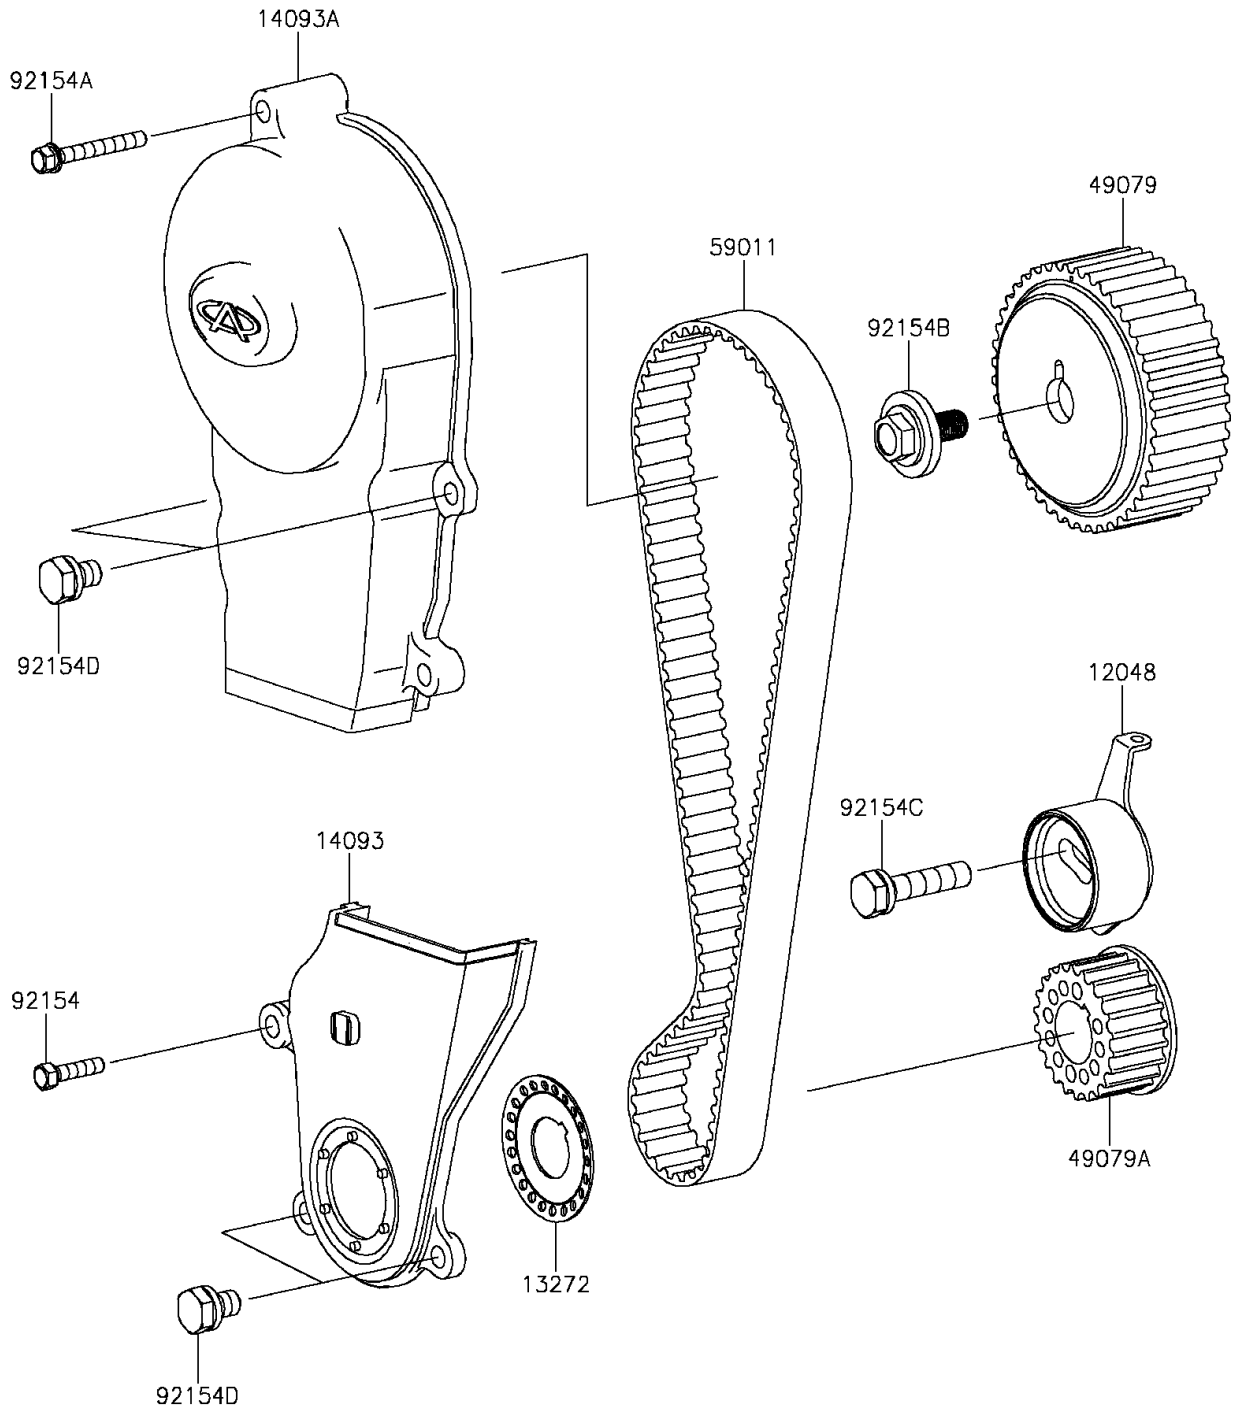

2015 MULE PRO-FXT™ EPS PARTS DIAGRAM

Timing Belt

E1215

2015 MULE PRO-FXT™ EPS PARTS LIST

Timing Belt

ITEM NAME	PART NUMBER	QUANTITY
TENSIONER-ASSY (Ref # 12048)	12048-0093	1
PLATE,TIMING BELT (Ref # 13272)	13272-1872	1
COVER,TIMING BELT,LWR (Ref # 14093)	14093-0200	1
COVER,TIMING BELT,UPP (Ref # 14093A)	14093-0201	1
PULLEY-BELT,CAMSHAFT (Ref # 49079)	49079-0023	1
PULLEY-BELT,CRANKSHAFT (Ref # 49079A)	49079-0024	1
BELT,TIMING (Ref # 59011)	59011-0042	1
BOLT,6X25 (Ref # 92154)	92154-1583	1
BOLT,6X50 (Ref # 92154A)	92154-1591	1
BOLT,FLANGED (Ref # 92154B)	92154-1614	1
BOLT,10X45 (Ref # 92154C)	92154-1615	1
BOLT,6X16 (Ref # 92154D)	92154-1617	1