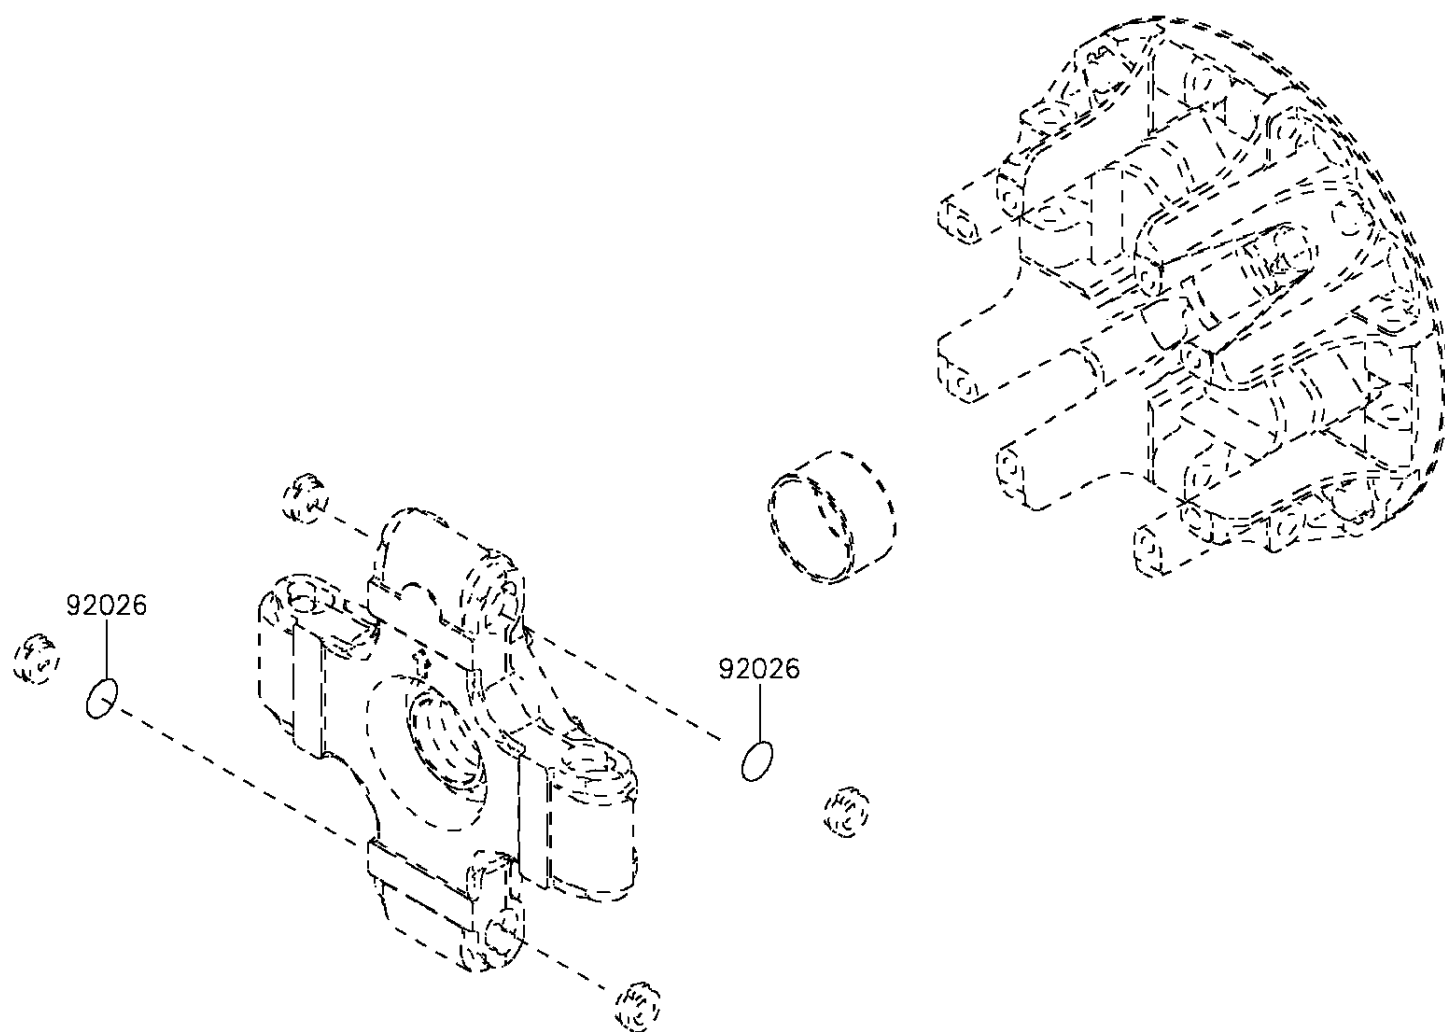

2015 MULE PRO-FXT™ PARTS DIAGRAM

Optional Parts

F2890

(Ref. Drive Converter)

2015 MULE PRO-FXT™ PARTS LIST

Optional Parts

ITEM NAME	PART NUMBER	QUANTITY
SPACER,T=0.1 (Ref # 92026)	92026-0038	1