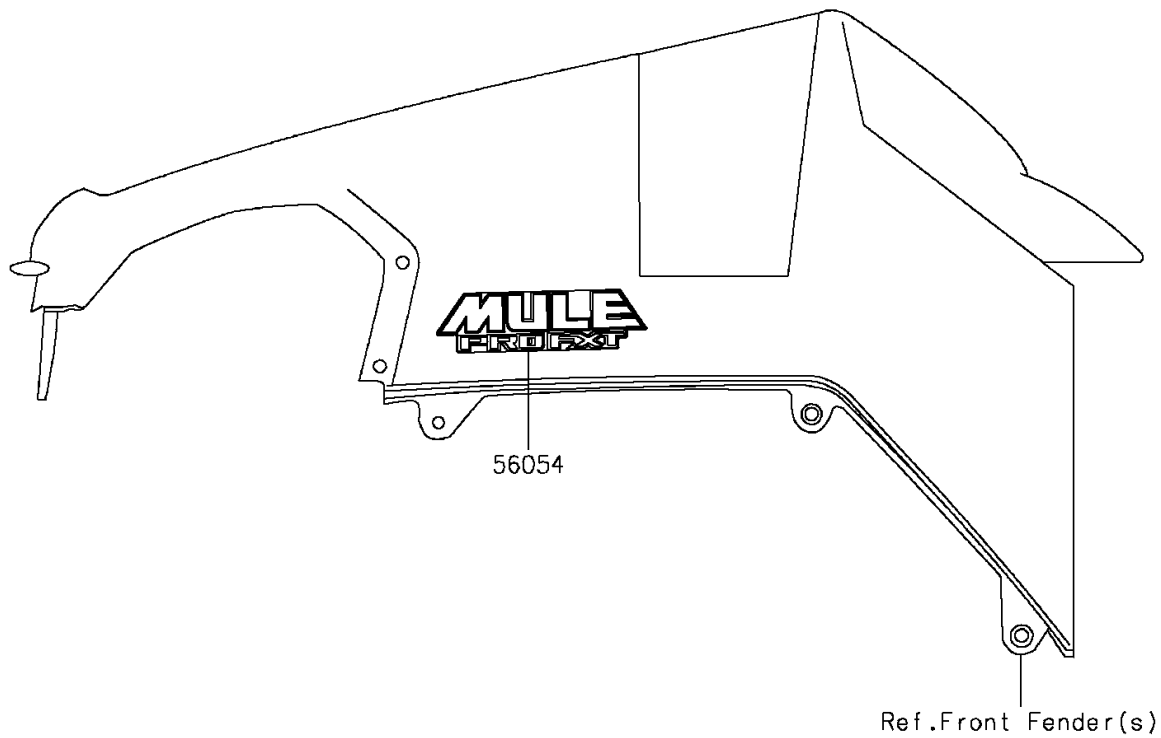

2015 MULE PRO-FXT™ PARTS DIAGRAM

Decals(AFF)

F2861

2015 MULE PRO-FXT™ PARTS LIST

Decals(AFF)

ITEM NAME	PART NUMBER	QUANTITY
MARK,FR FENDER,MULE PRO FXT (Ref # 56054)	56054-1529	1
MARK,CARRIER,KAWASAKI (Ref # 56054A)	56054-1530	1