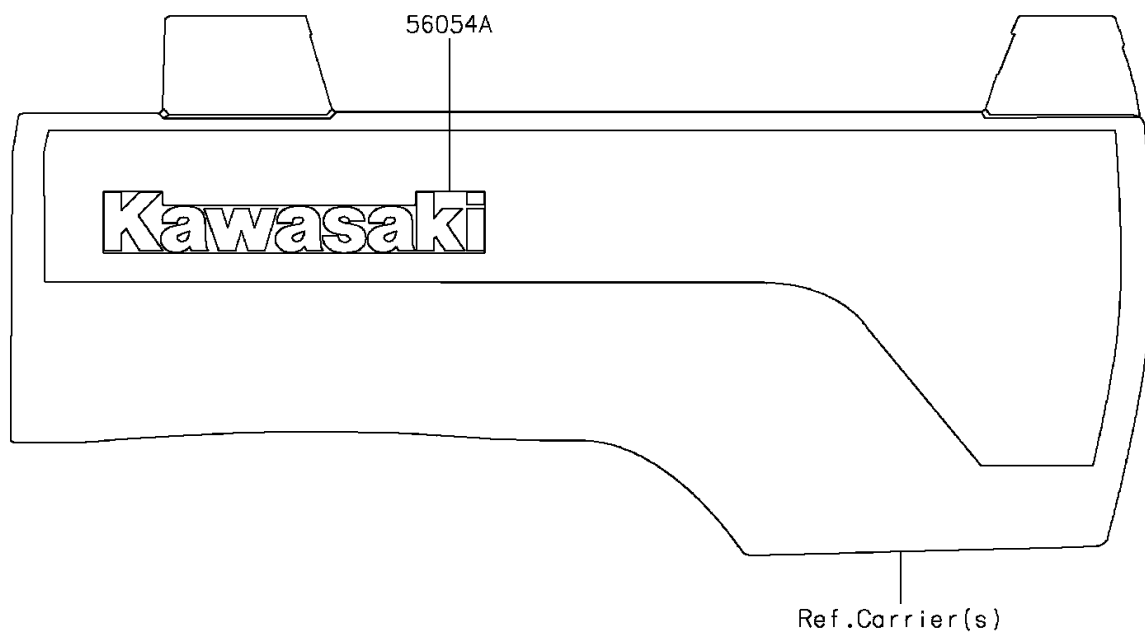

2015 MULE PRO-FXT™ PARTS DIAGRAM

Decals(AFF)

F2861

2015 MULE PRO-FXT™ PARTS LIST

Decals(AFF)

ITEM NAME	PART NUMBER	QUANTITY
MARK,FR FENDER,MULE PRO FXT (Ref # 56054)	56054-1529	1
MARK,CARRIER,KAWASAKI (Ref # 56054A)	56054-1530	1