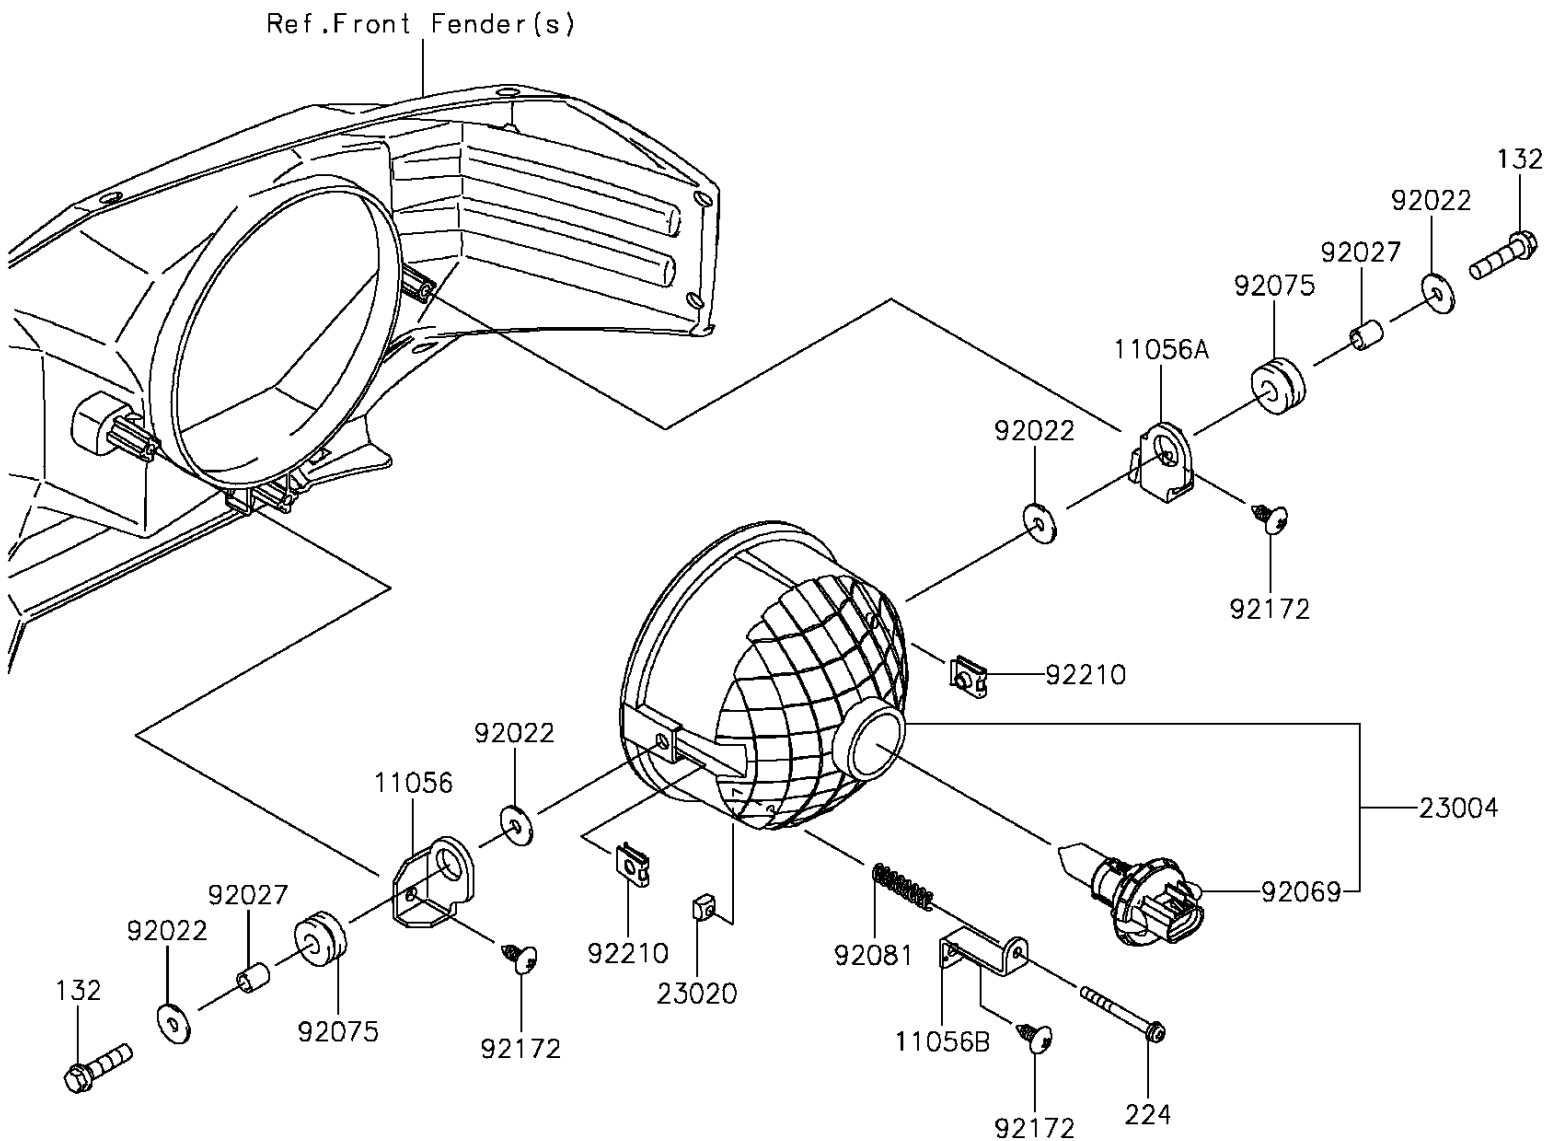

## 2015 MULE PRO-FXT™ PARTS DIAGRAM

Headlight(s)

F2710

## 2015 MULE PRO-FXT™ PARTS LIST

Headlight(s)

ITEM NAME	PART NUMBER	QUANTITY
BRACKET,LH (Ref # 11056)	11056-2931	1
BRACKET,RH (Ref # 11056A)	11056-2932	1
BRACKET (Ref # 11056B)	11056-2933	1
BOLT-FLANGED-SMALL,6X25 (Ref # 132)	132BA0625	1
SCREW-PAN-WP-CROS (Ref # 224)	224AA0440	1
LAMP-HEAD (Ref # 23004)	23004-0339	1
NUT,4MM,FOCUS ADJUST (Ref # 23020)	23020-018	1
WASHER,6.5X20X1.6 (Ref # 92022)	92022-125	1
COLLAR,6.8X10X12 (Ref # 92027)	92027-162	1
BULB,H13-12-8V (Ref # 92069)	92069-0082	1
DAMPER,10X24X12 (Ref # 92075)	92075-1690	1
SPRING,FOCUS ADJUST (Ref # 92081)	92081-1896	1
SCREW,6X16 (Ref # 92172)	92172-0284	1
NUT (Ref # 92210)	92210-1125	1