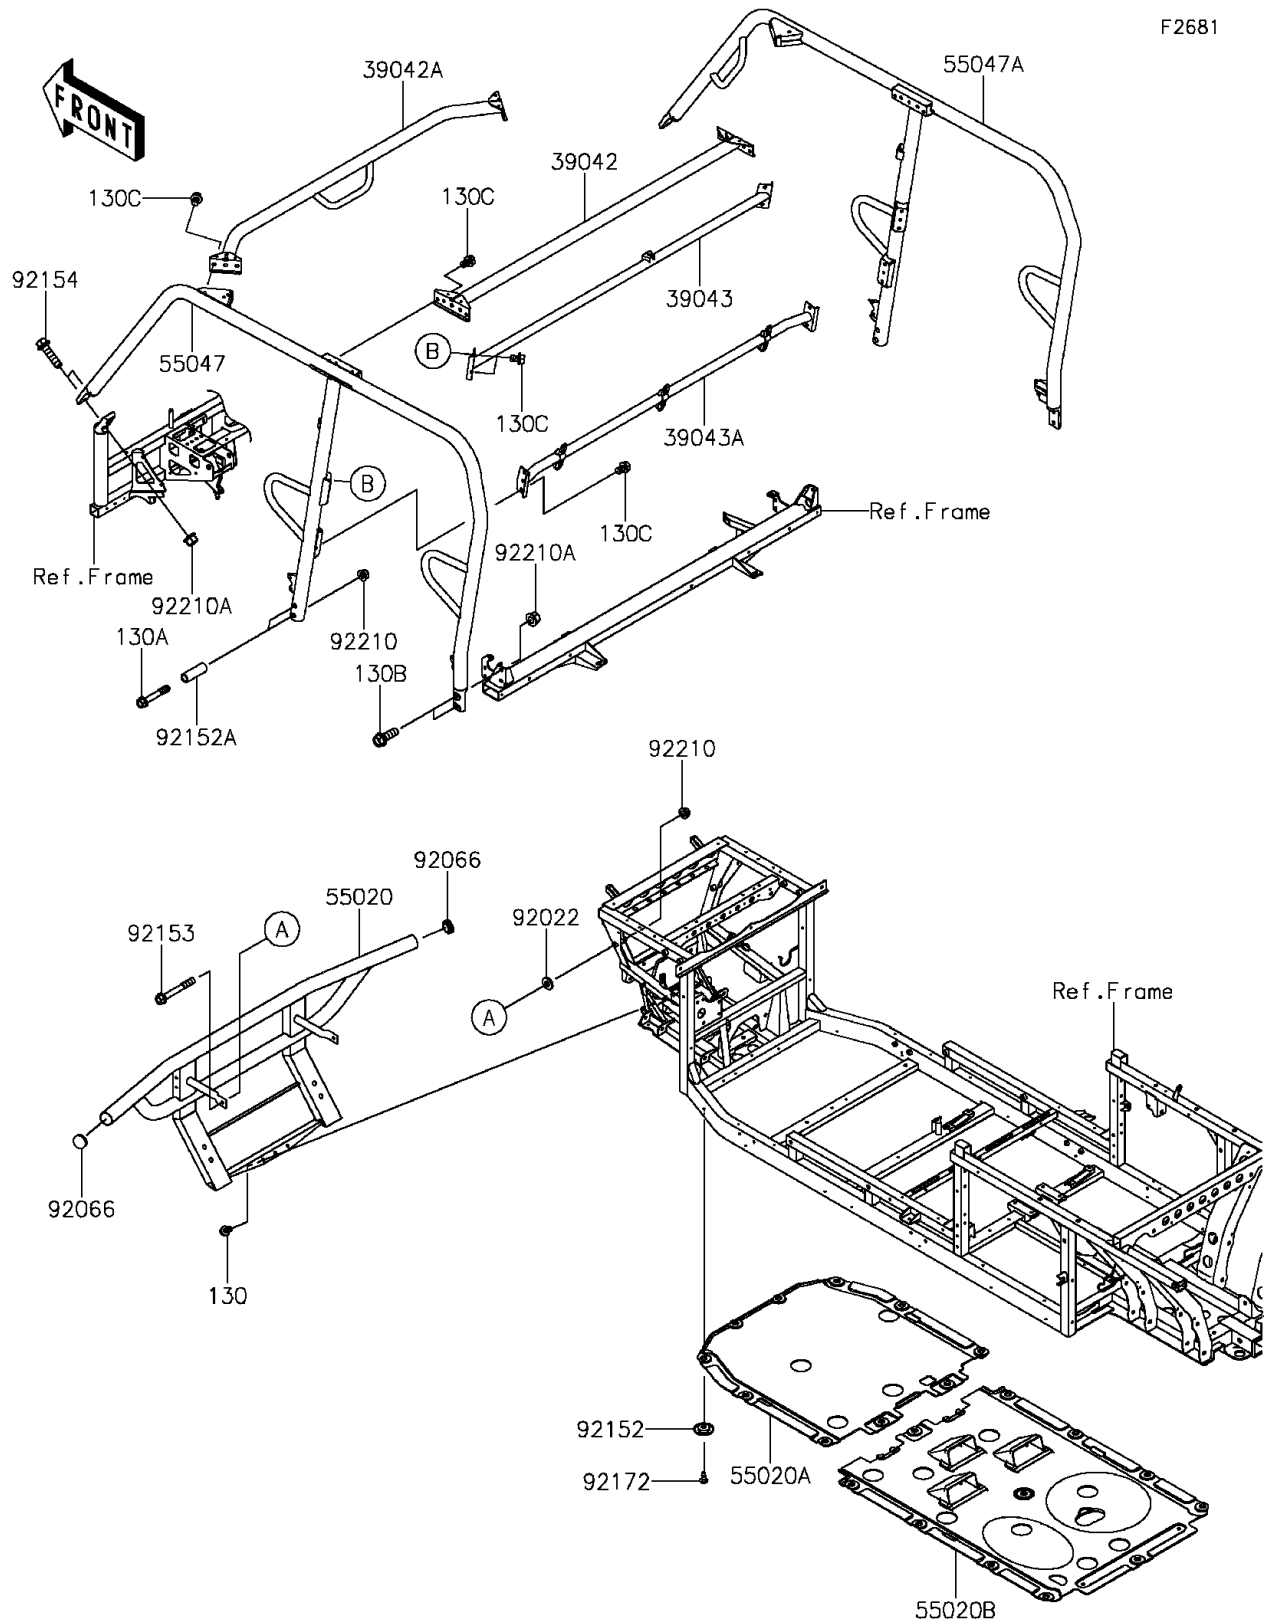

## 2015 MULE PRO-FXT™ PARTS DIAGRAM

Guards/Cab Frame

F2681

## 2015 MULE PRO-FXT™ PARTS LIST

Guards/Cab Frame

ITEM NAME	PART NUMBER	QUANTITY
BOLT-FLANGED,8X16 (Ref # 130)	130BA0816	1
BOLT-FLANGED,10X60 (Ref # 130A)	130BA1060	1
BOLT-FLANGED,12X35 (Ref # 130B)	130BA1235	1
BOLT-FLANGED,10X14 (Ref # 130C)	130CB1014	1
CROSSMEMBER,RR,T.BLACK (Ref # 39042)	39042-0015-388	1
CROSSMEMBER,FR,T.BLACK (Ref # 39042A)	39042-0016-388	1
CROSSMEMBER-COMP,B-P.,UPP,BLK (Ref # 39043)	39043-0016-388	1
CROSSMEMBER-COMP,B-P.,LWR,BLK (Ref # 39043A)	39043-0017-388	1
GUARD,FR PIPE,T.BLACK (Ref # 55020)	55020-0933-388	1
GUARD,SKID PLATE (Ref # 55020A)	55020-0934	1
GUARD,SKID PLATE (Ref # 55020B)	55020-0935	1
BAR-COMP,LH,T.BLACK (Ref # 55047)	55047-0042-388	1
BAR-COMP,RH,T.BLACK (Ref # 55047A)	55047-0043-388	1
WASHER,10X22X3 (Ref # 92022)	92022-1365	1
PLUG (Ref # 92066)	92066-0769	1
COLLAR (Ref # 92152)	92152-0784	1
COLLAR,10.5X16X47 (Ref # 92152A)	92152-1800	1
BOLT,FLANGED,10X75 (Ref # 92153)	92153-1384	1
BOLT,FLANGED,12X45 (Ref # 92154)	92154-1420	1
SCREW,TAPPING,6X16 (Ref # 92172)	92172-0739	1
NUT,LOCK,FLANGED,10MM (Ref # 92210)	92210-0276	1
NUT,12MM (Ref # 92210A)	92210-0603	1