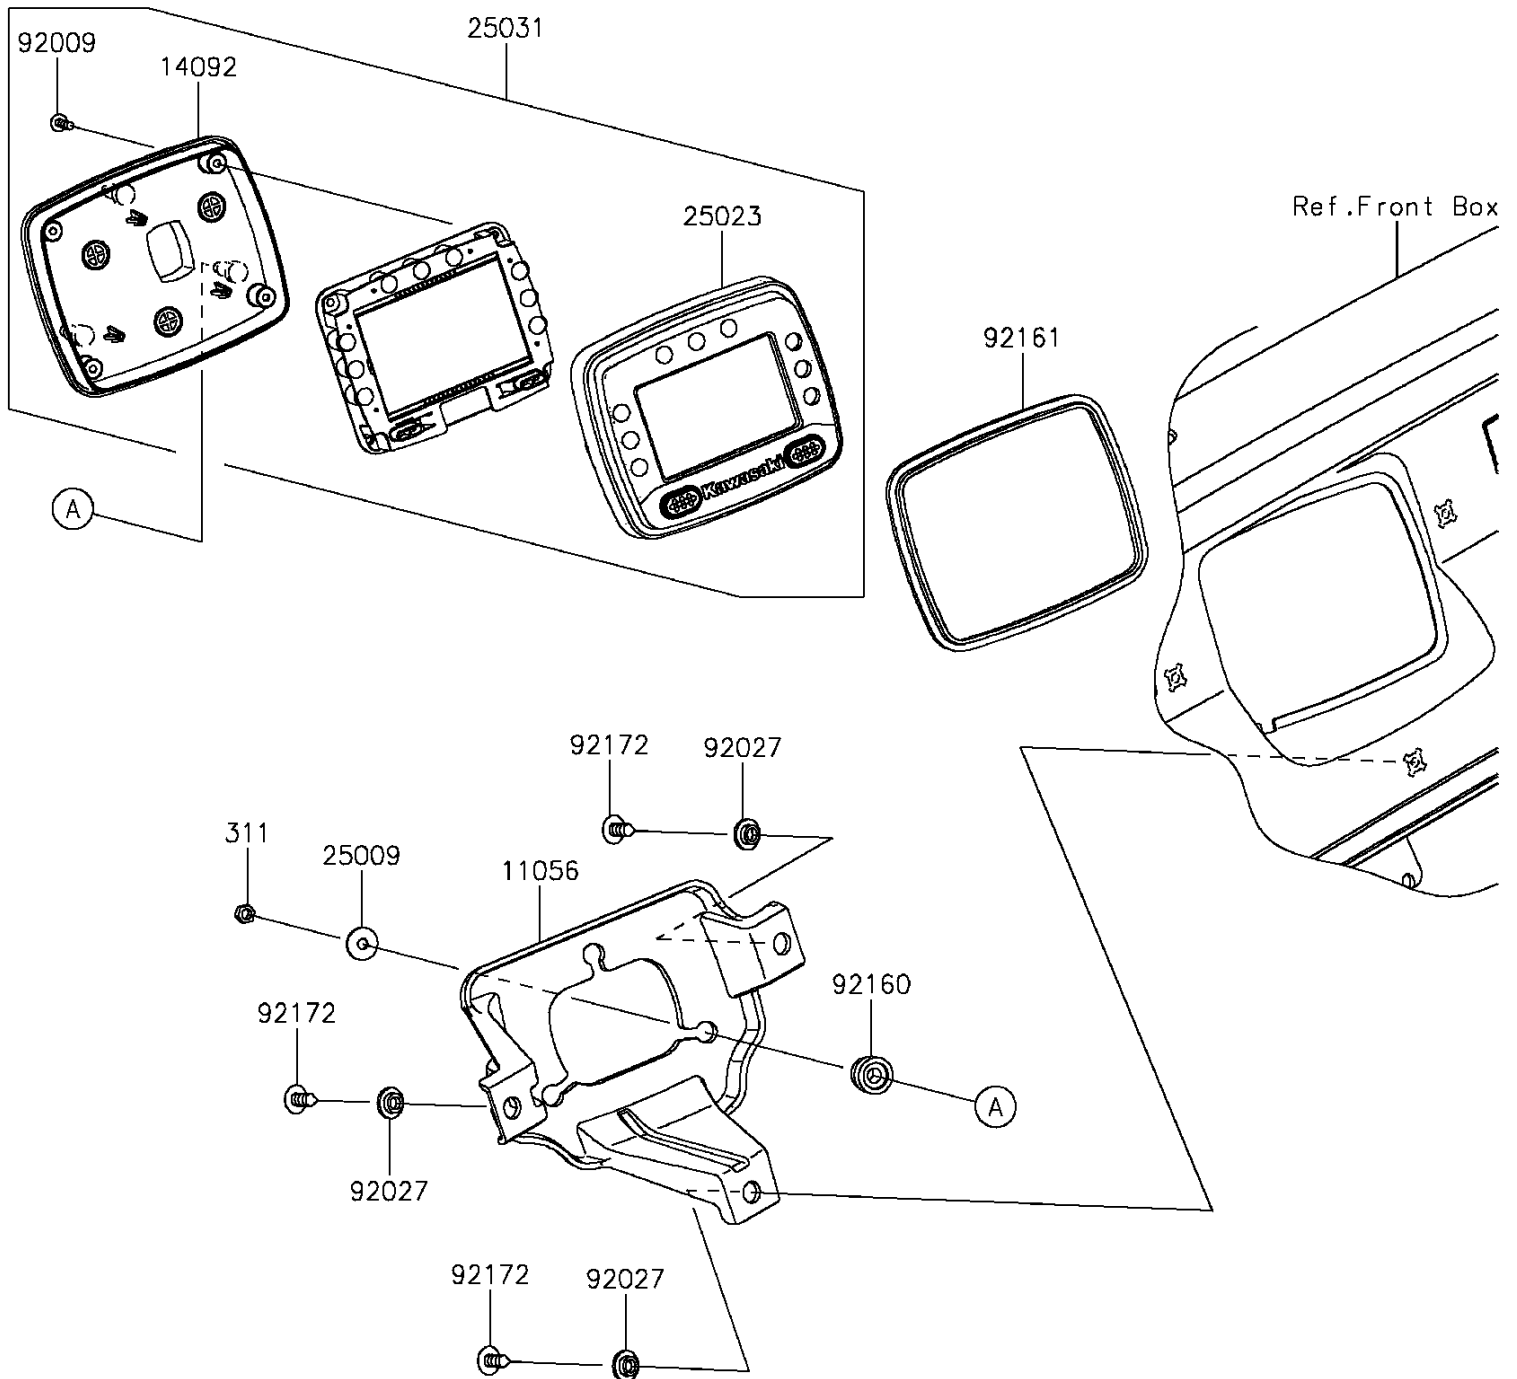

## 2015 MULE PRO-FXT™ PARTS DIAGRAM

Meter(s)

F2530

## 2015 MULE PRO-FXT™ PARTS LIST

Meter(s)

ITEM NAME	PART NUMBER	QUANTITY
BRACKET,METER (Ref # 11056)	11056-2956	1
COVER,METER,LWR (Ref # 14092)	14092-0834	1
WASHER,5.2X16X1.2 (Ref # 25009)	25009-004	1
COVER-METER CASE,UPP (Ref # 25023)	25023-0075	1
METER-ASSY,LCD (Ref # 25031)	25031-0515	1
NUT-HEX,5MM (Ref # 311)	311AB0500	1
SCREW,TAPPING,3X12 (Ref # 92009)	92009-1255	1
COLLAR,L=4.6 (Ref # 92027)	92027-1168	1
DAMPER (Ref # 92160)	92160-1460	1
DAMPER,METER (Ref # 92161)	92161-0906	1
SCREW,6X16 (Ref # 92172)	92172-0284	1