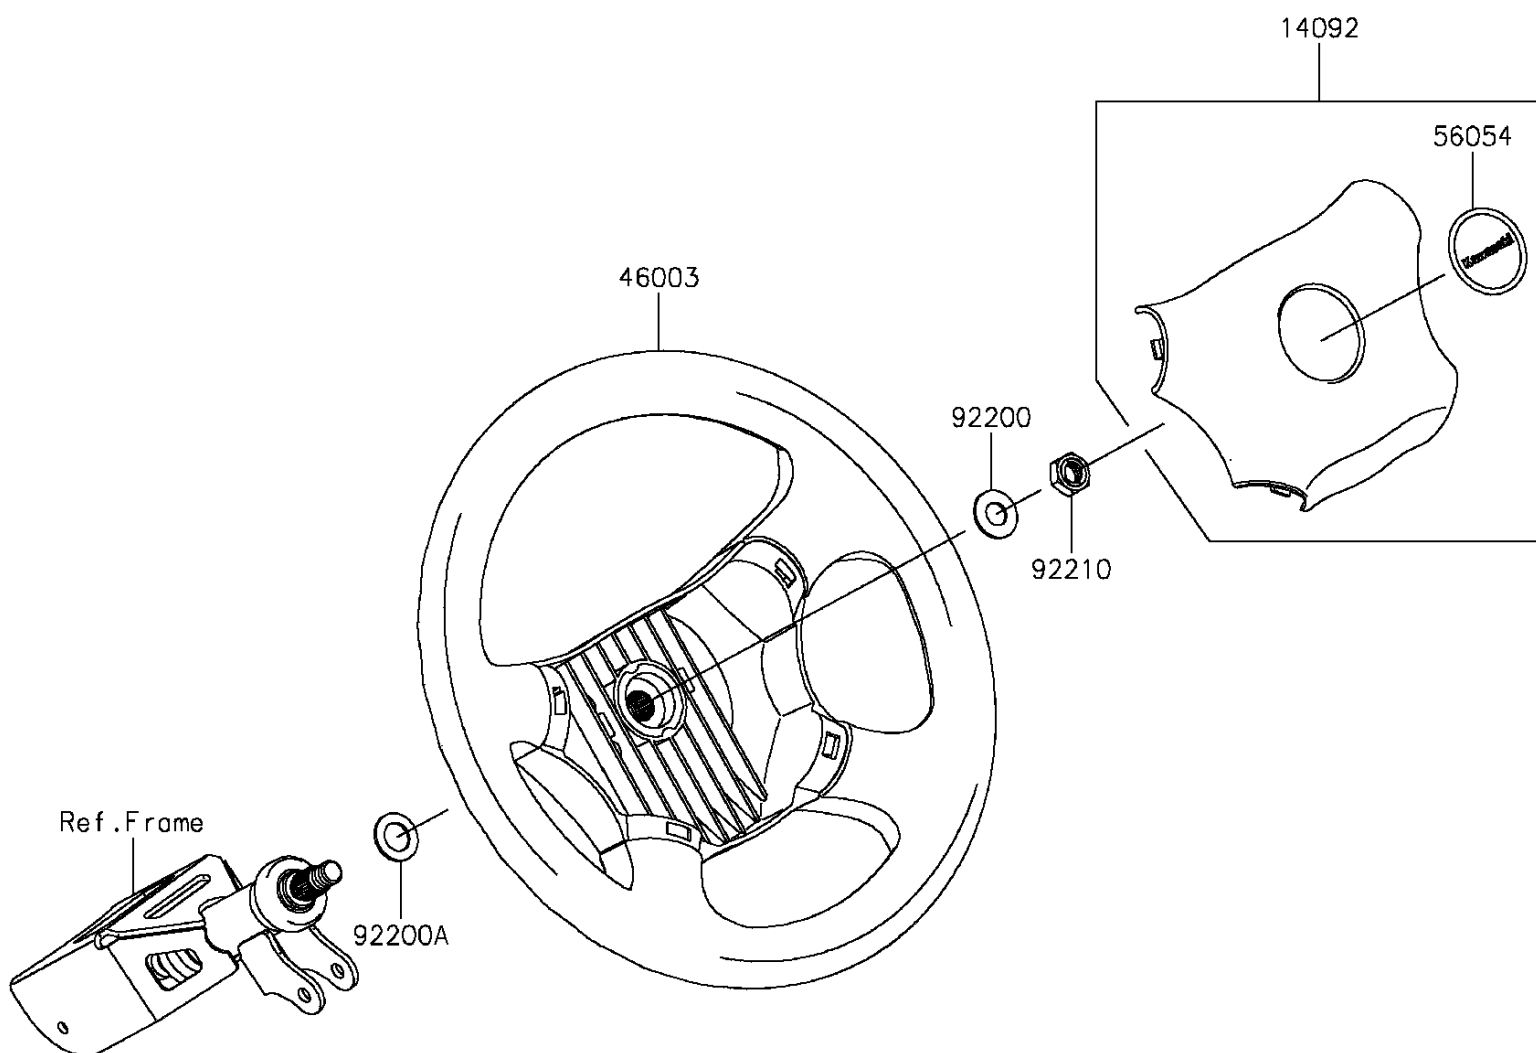

## 2015 MULE PRO-FXT™ PARTS DIAGRAM

Steering Wheel

F2311

## 2015 MULE PRO-FXT™ PARTS LIST

Steering Wheel

ITEM NAME	PART NUMBER	QUANTITY
COVER,HORN SWITCH (Ref # 14092)	14092-1029	1
HANDLE (Ref # 46003)	46003-0595	1
MARK,CENTER LOGO,KAWASAKI (Ref # 56054)	56054-1188	1
WASHER,12.1X25X1.6 (Ref # 92200)	92200-0455	1
WASHER,15X25X1.6 (Ref # 92200A)	92200-0460	1
NUT,LOCK,12MM (Ref # 92210)	92210-1249	1