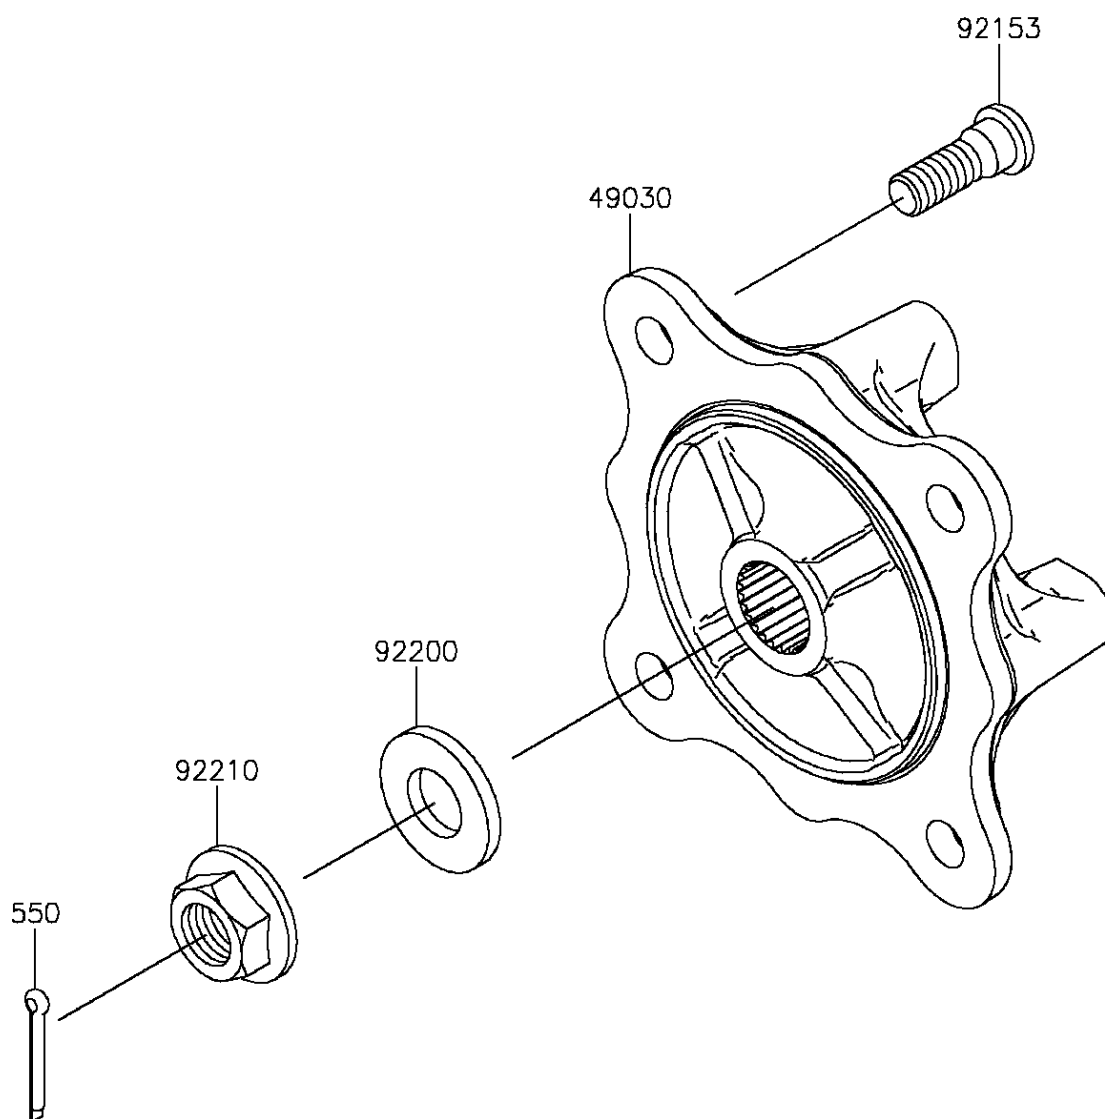

## 2015 MULE PRO-FXT™ PARTS DIAGRAM

Front Hubs/Brakes

F2230

## 2015 MULE PRO-FXT™ PARTS LIST

Front Hubs/Brakes

ITEM NAME	PART NUMBER	QUANTITY
HUB,FR (Ref # 49030)	49030-0048	1
PIN-COTTER,4.0X30 (Ref # 550)	550AA4030	1
BOLT,12MM (Ref # 92153)	92153-1915	1
WASHER,20.3X41X4.5 (Ref # 92200)	92200-0921	1
NUT,FLANGED,20MM (Ref # 92210)	92210-2093	1