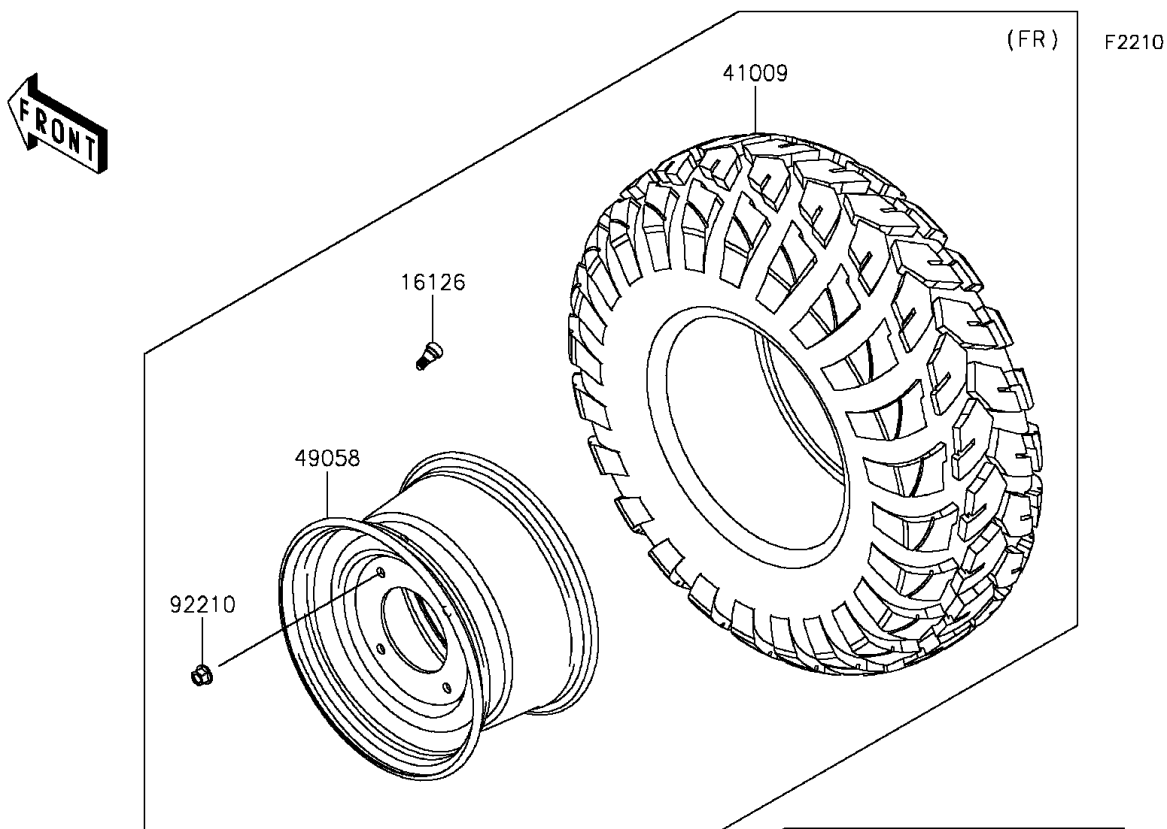

2015 MULE PRO-FXT™ PARTS DIAGRAM

Wheels/Tires

2015 MULE PRO-FXT™ PARTS LIST

Wheels/Tires

ITEM NAME	PART NUMBER	QUANTITY
VALVE (Ref # 16126)	16126-4001	1
TIRE,FR,26X9.00R12 4PR,FRONTIER (Ref # 41009)	41009-0567	1
TIRE,RR,26X11.00R12 4PR,FRONTIER (Ref # 41009A)	41009-0568	1
WHEEL,FR,12X7.0AT,F.S.BLACK (Ref # 49058)	49058-0608-397	1
WHEEL,RR,12X8.0AT,F.S.BLACK (Ref # 49058A)	49058-0611-397	1
WASHER,12.1X26X2.3 (Ref # 92200)	92200-0930	1
NUT,12MM (Ref # 92210)	92210-0603	1