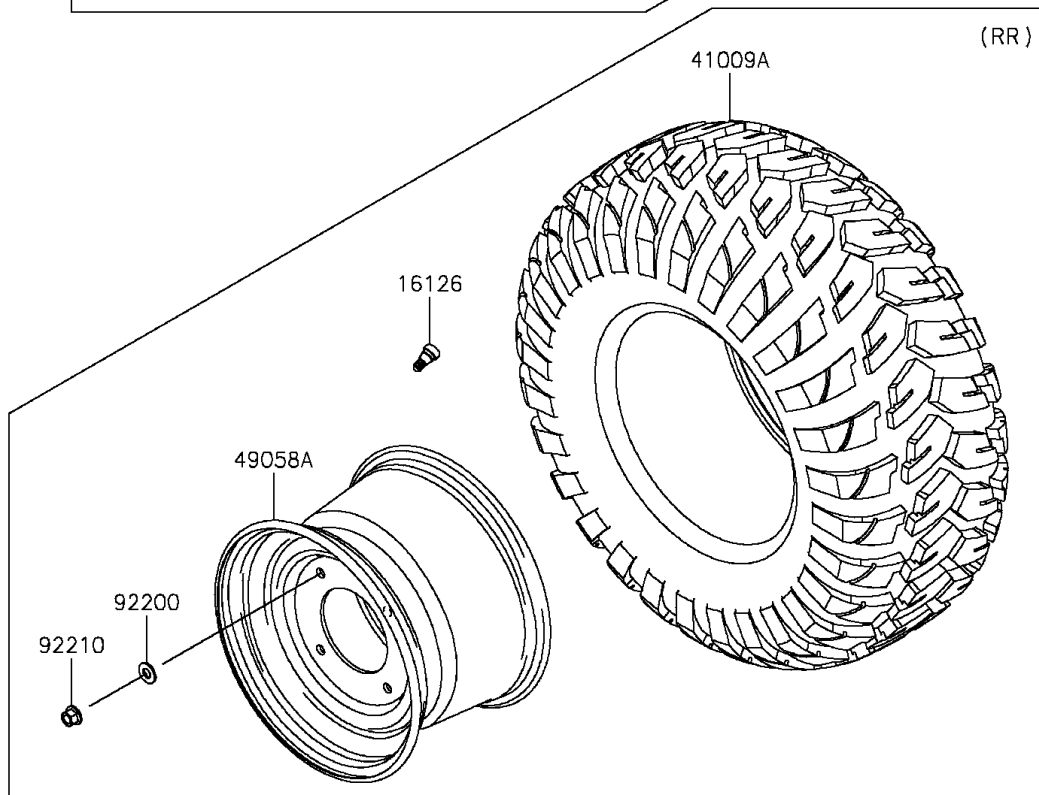

2015 MULE PRO-FXT™ PARTS DIAGRAM

Wheels/Tires

2015 MULE PRO-FXT™ PARTS LIST

Wheels/Tires

ITEM NAME	PART NUMBER	QUANTITY
VALVE (Ref # 16126)	16126-4001	1
TIRE,FR,26X9.00R12 4PR,FRONTIER (Ref # 41009)	41009-0567	1
TIRE,RR,26X11.00R12 4PR,FRONTIER (Ref # 41009A)	41009-0568	1
WHEEL,FR,12X7.0AT,F.S.BLACK (Ref # 49058)	49058-0608-397	1
WHEEL,RR,12X8.0AT,F.S.BLACK (Ref # 49058A)	49058-0611-397	1
WASHER,12.1X26X2.3 (Ref # 92200)	92200-0930	1
NUT,12MM (Ref # 92210)	92210-0603	1