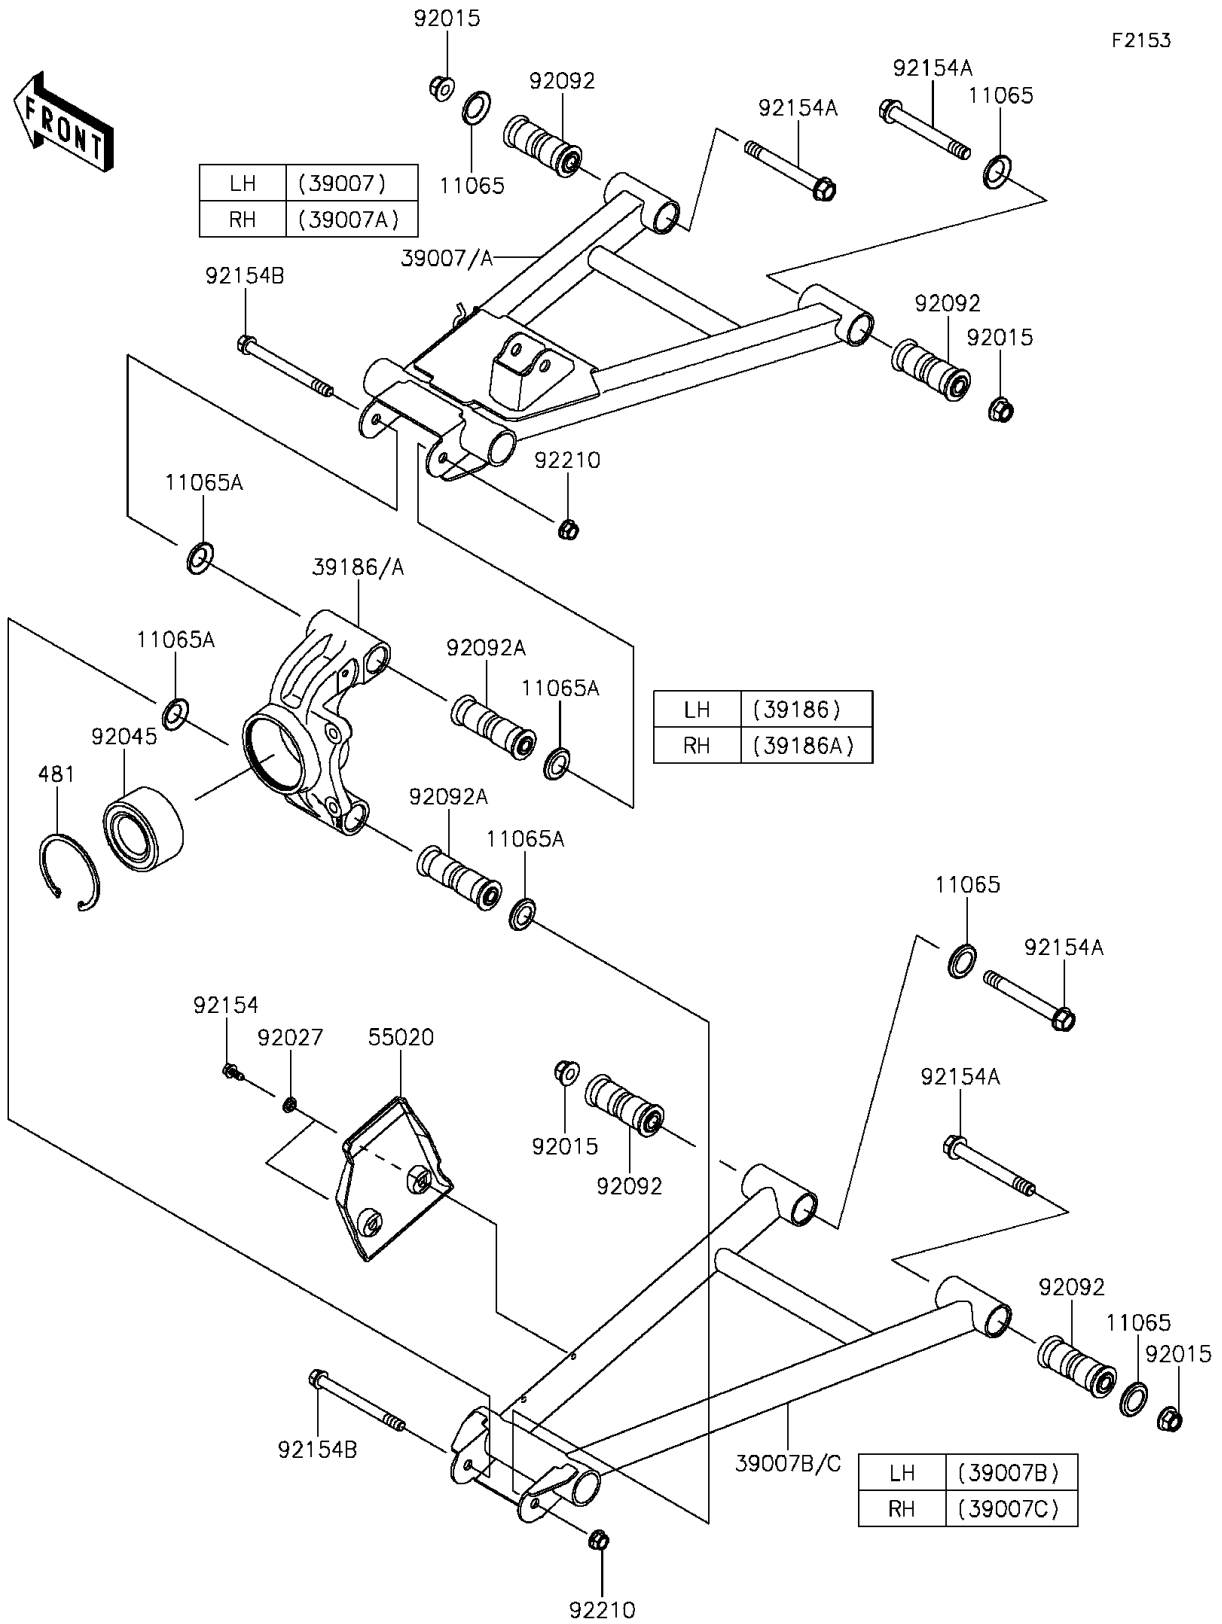

## 2015 MULE PRO-FXT™ PARTS DIAGRAM

Rear Suspension

## 2015 MULE PRO-FXT™ PARTS LIST

Rear Suspension

ITEM NAME	PART NUMBER	QUANTITY
CAP,ARM (Ref # 11065)	11065-0838	1
CAP (Ref # 11065A)	11065-0849	1
ARM-SUSP,RR,UPP,LH (Ref # 39007)	39007-0379	1
ARM-SUSP,RR,UPP,RH (Ref # 39007A)	39007-0380	1
ARM-SUSP,RR,LWR,LH (Ref # 39007B)	39007-0381	1
ARM-SUSP,RR,LWR,RH (Ref # 39007C)	39007-0382	1
KNUCKLE,RR,LH (Ref # 39186)	39186-0317	1
KNUCKLE,RR,RH (Ref # 39186A)	39186-0318	1
CIRCLIP-TYPE-C (Ref # 481)	481J7500	1
GUARD,RR CVJ (Ref # 55020)	55020-0931	1
NUT,LOCK,FLANGED,12MM (Ref # 92015)	92015-1433	1
COLLAR,L=4.6 (Ref # 92027)	92027-1168	1
BEARING-BALL,40X74X36 (Ref # 92045)	92045-0763	1
BUSHING-RUBBER,12X20X78 (Ref # 92092)	92092-0028	1
BUSHING-RUBBER,10.1X17X88 (Ref # 92092A)	92092-0029	1
BOLT,6X15.6 (Ref # 92154)	92154-1250	1
BOLT,FLANGED,12X100 (Ref # 92154A)	92154-1318	1
BOLT,FLANGED,10X110 (Ref # 92154B)	92154-1353	1
NUT,LOCK,FLANGED,10MM (Ref # 92210)	92210-0276	1