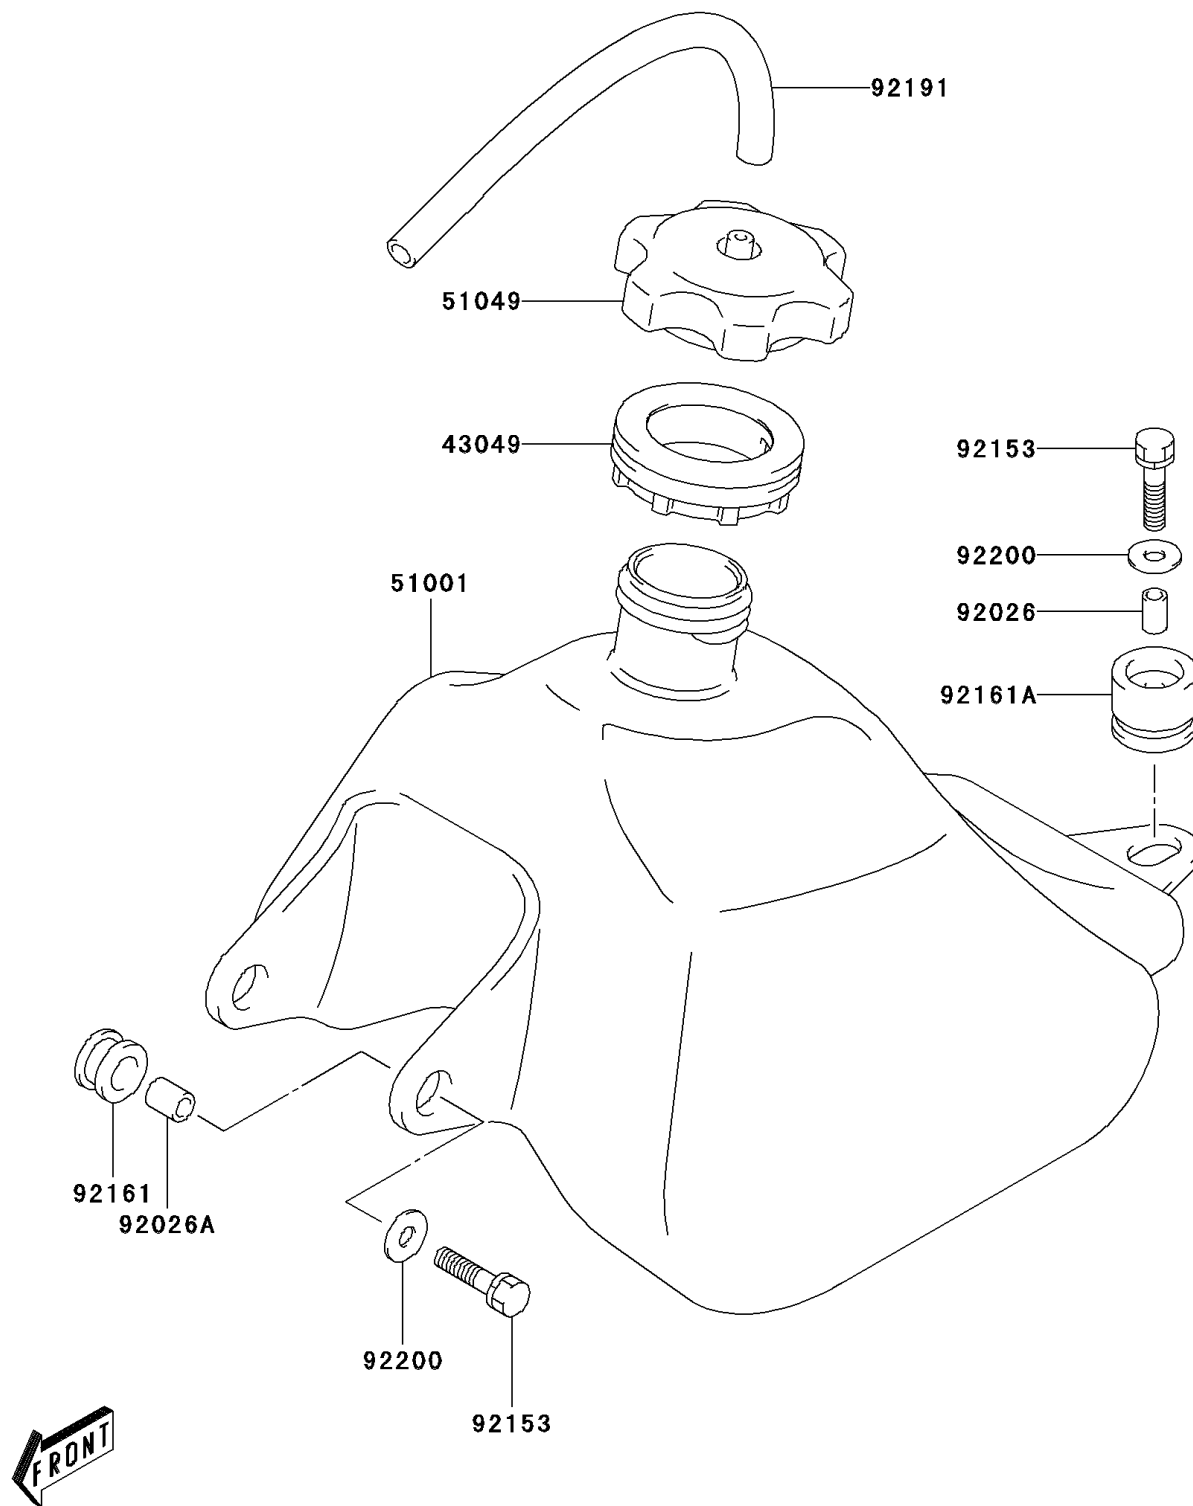

2003 KFX®50 PARTS DIAGRAM

Fuel Tank

F2410

2003 KFX®50 PARTS LIST

Fuel Tank

ITEM NAME	PART NUMBER	QUANTITY
PACKING,FUEL TANK INLET (Ref # 43049)	43049-S006	1
TANK-COMP-FUEL (Ref # 51001)	51001-S005	1
CAP-TANK (Ref # 51049)	51049-S005	1
SPACER,6.5X9X12.5 (Ref # 92026)	92026-S017	1
SPACER,FUEL TANK (Ref # 92026A)	92026-S058	1
BOLT,FUEL TANK (Ref # 92153)	92153-S195	1
DAMPER,FUEL TANK (Ref # 92161)	92161-S067	1
DAMPER,FUEL TANK (Ref # 92161A)	92161-S068	1
TUBE,FUEL TANK BREATHER (Ref # 92191)	92191-S028	1
WASHER,6.5X18X1 (Ref # 92200)	92200-S004	1