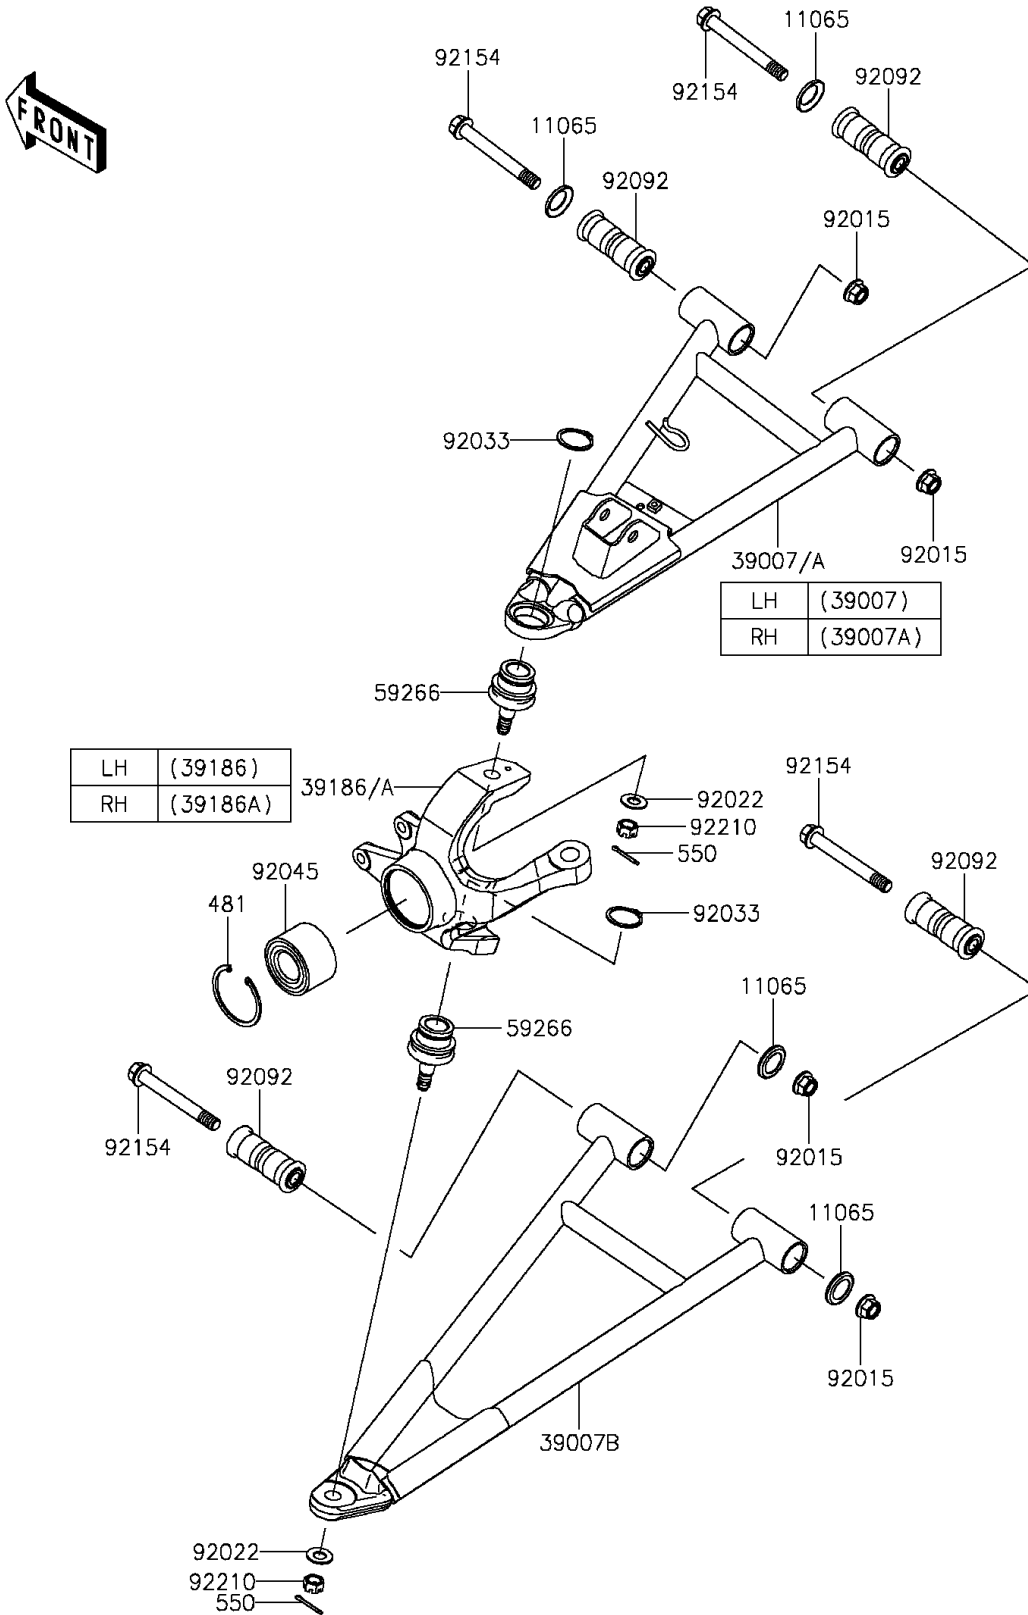

2015 MULE PRO-FXT™ PARTS DIAGRAM

Front Suspension

F2152

2015 MULE PRO-FXT™ PARTS LIST

Front Suspension

ITEM NAME	PART NUMBER	QUANTITY
CAP,ARM (Ref # 11065)	11065-0838	1
ARM-SUSP,FR,UPP,LH (Ref # 39007)	39007-0377	1
ARM-SUSP,FR,UPP,RH (Ref # 39007A)	39007-0378	1
ARM-SUSP,FR,LWR,LH&RH (Ref # 39007B)	39007-0383	1
KNUCKLE,FR,LH (Ref # 39186)	39186-0319	1
KNUCKLE,FR,RH (Ref # 39186A)	39186-0320	1
CIRCLIP-TYPE-C (Ref # 481)	481J6000	1
PIN-COTTER,3.0X25 (Ref # 550)	550AA3025	1
JOINT-BALL (Ref # 59266)	59266-0711	1
NUT,LOCK,FLANGED,12MM (Ref # 92015)	92015-1433	1
WASHER (Ref # 92022)	92022-1831	1
RING-SNAP,C-TYPE,32MM (Ref # 92033)	92033-1262	1
BEARING-BALL,30X60X37 (Ref # 92045)	92045-0762	1
BUSHING-RUBBER,12X20X78 (Ref # 92092)	92092-0028	1
BOLT,FLANGED,12X100 (Ref # 92154)	92154-1318	1
NUT,CASTLE,12MM (Ref # 92210)	92210-0395	1