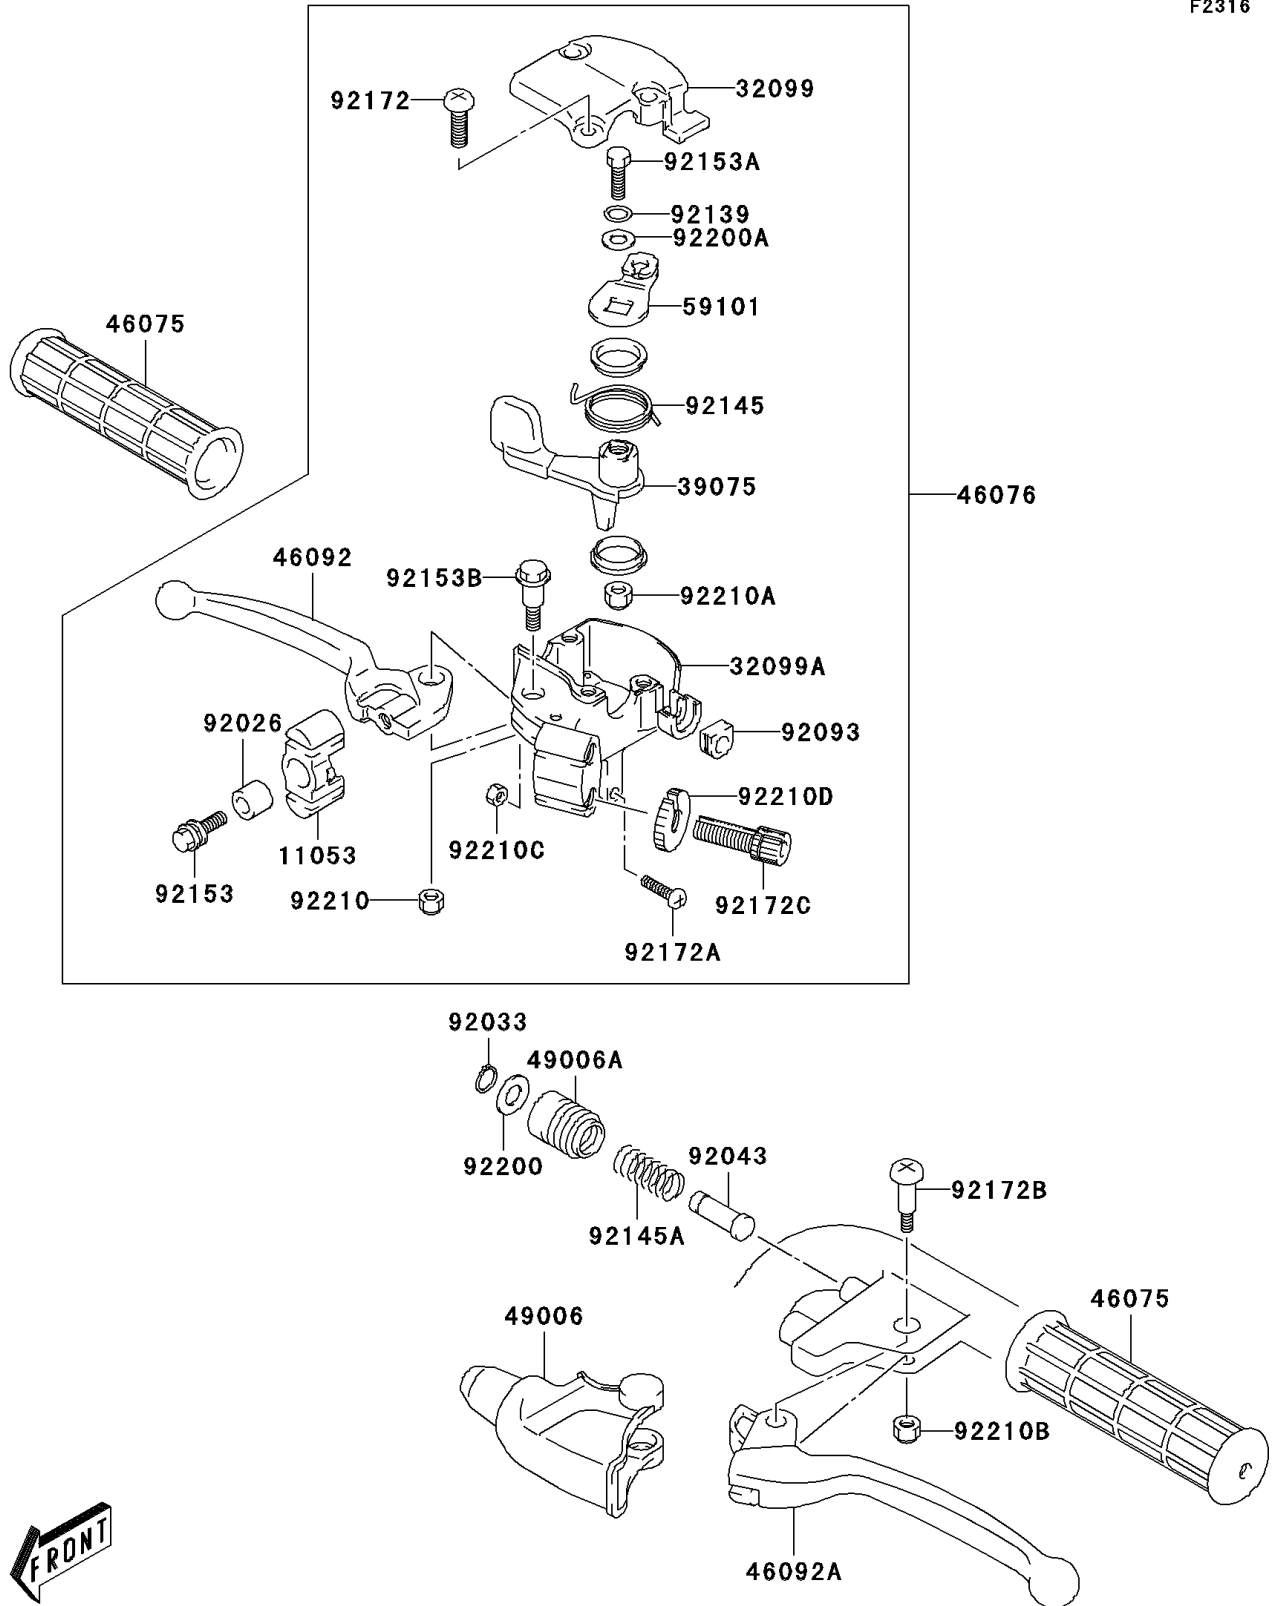

2003 KFX®50 PARTS DIAGRAM

Handle Lever

F2316

2003 KFX®50 PARTS LIST

Handle Lever

ITEM NAME	PART NUMBER	QUANTITY
BRACKET,BRAKE CABLE (Ref # 11053)	11053-S079	1
CASE,UPP (Ref # 32099)	32099-S002	1
CASE,LWR (Ref # 32099A)	32099-S003	1
LEVER-THROTTLE (Ref # 39075)	39075-S001	1
GRIP (Ref # 46075)	46075-S004	1
LEVER-ASSY-GRIP,FRONT BRAKE (Ref # 46076)	46076-S005	1
LEVER-GRIP,FRONT BRAKE (Ref # 46092)	46092-S007	1
LEVER-GRIP,BRAKE (Ref # 46092A)	46092-S008	1
BOOT,BRAKE LEVER (Ref # 49006)	49006-S014	1
BOOT,BRAKE LEVER STOP (Ref # 49006A)	49006-S015	1
REEL,THROTTLE LEVER (Ref # 59101)	59101-S002	1
SPACER (Ref # 92026)	92026-S059	1
RING-SNAP,BRAKE LEVER STOP (Ref # 92033)	92033-S028	1
PIN,BRAKE LEVER STOP (Ref # 92043)	92043-S028	1
SEAL,THROTTLE CABLE DUST (Ref # 92093)	92093-S015	1
BUSHING (Ref # 92139)	92139-S010	1
SPRING,RETURN (Ref # 92145)	92145-S063	1
SPRING,BRAKE LEVER (Ref # 92145A)	92145-S064	1
BOLT (Ref # 92153)	92153-S012	1
BOLT (Ref # 92153A)	92153-S127	1
BOLT (Ref # 92153B)	92153-S455	1
SCREW (Ref # 92172)	92172-S132	1
SCREW (Ref # 92172A)	92172-S133	1
SCREW,BRAKE LEVER (Ref # 92172B)	92172-S135	1
SCREW (Ref # 92172C)	92172-S273	1
WASHER (Ref # 92200)	92200-S003	1
WASHER,6.5X18X1 (Ref # 92200A)	92200-S004	1
NUT (Ref # 92210)	92210-S024	1
NUT (Ref # 92210A)	92210-S053	1

2003 KFX®50 PARTS LIST

Handle Lever

ITEM NAME	PART NUMBER	QUANTITY
NUT (Ref # 92210B)	92210-S063	1
NUT (Ref # 92210C)	92210-S065	1
NUT,CABLE ADJUSTER LOCK (Ref # 92210D)	92210-S173	1