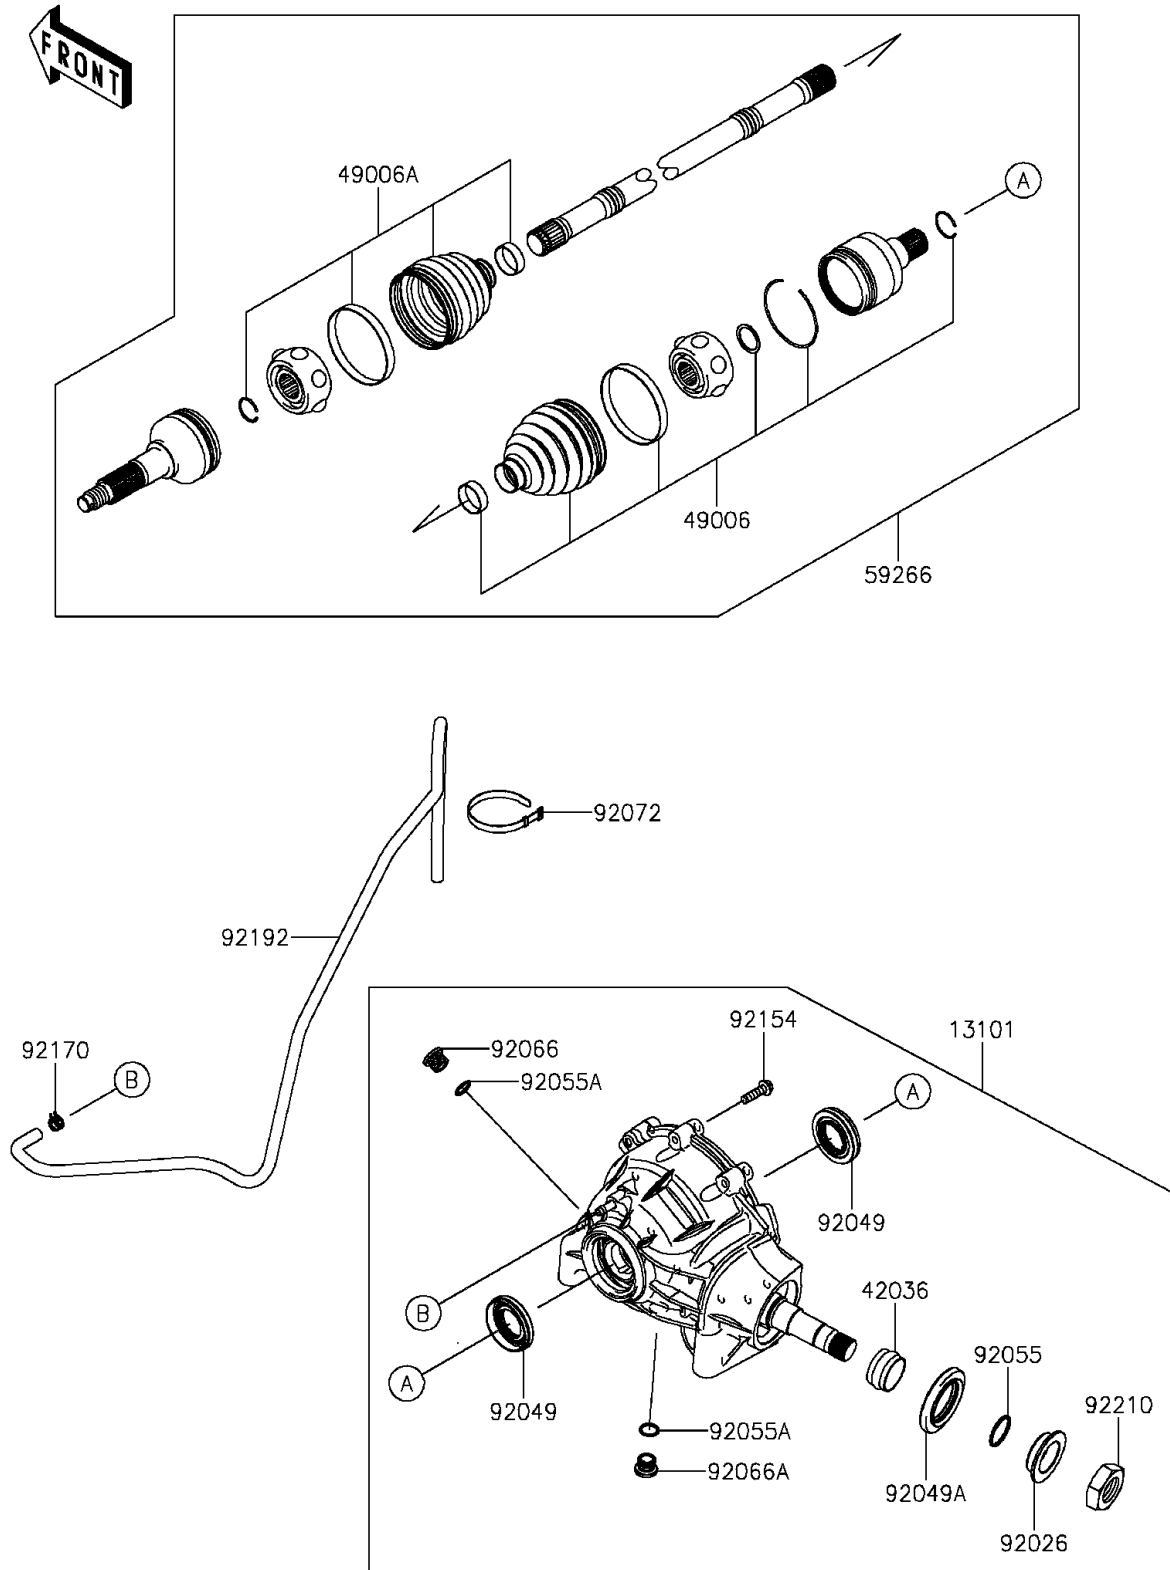

## 2015 MULE PRO-FXT™ PARTS DIAGRAM

Drive Shaft-Front

E3136

## 2015 MULE PRO-FXT™ PARTS LIST

Drive Shaft-Front

ITEM NAME	PART NUMBER	QUANTITY
GEAR-ASSY,FRONT DIFFERENTIAL (Ref # 13101)	13101-0662	1
SLEEVE (Ref # 42036)	42036-0741	1
BOOT,INSIDE (Ref # 49006)	49006-0578	1
BOOT,OUTSIDE (Ref # 49006A)	49006-0584	1
JOINT-BALL,FR (Ref # 59266)	59266-0710	1
SPACER (Ref # 92026)	92026-0776	1
SEAL-OIL,33X60X7 (Ref # 92049)	92049-0760	1
SEAL-OIL,44X72X7 (Ref # 92049A)	92049-0766	1
RING-O (Ref # 92055)	92055-0788	1
RING-O,15.3X2.2 (Ref # 92055A)	92055-0830	1
PLUG (Ref # 92066)	92066-0777	1
PLUG (Ref # 92066A)	92066-0778	1
BAND,L=186 (Ref # 92072)	92072-056	1
BOLT,FLANGED,8X30 (Ref # 92154)	92154-1370	1
CLAMP (Ref # 92170)	92170-2082	1
TUBE,BREATHER (Ref # 92192)	92192-1341	1
NUT (Ref # 92210)	92210-0894	1