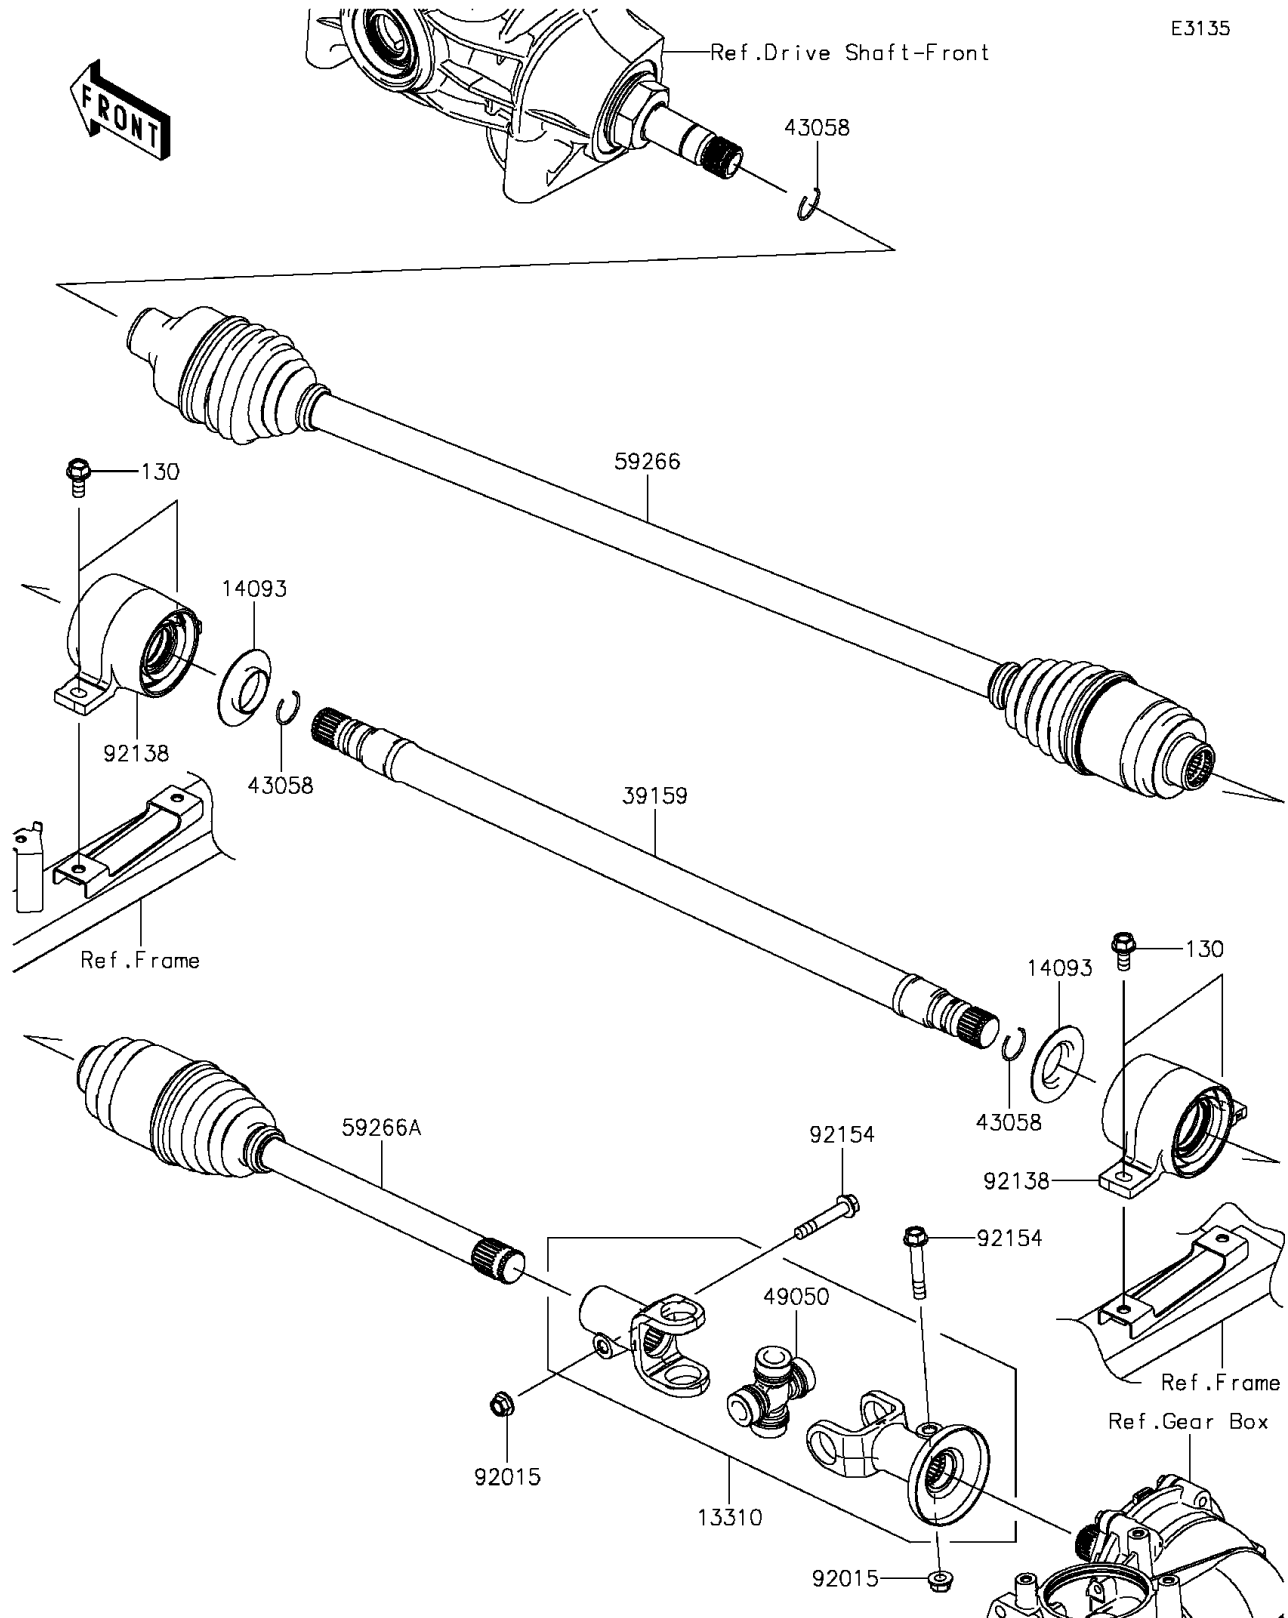

2015 MULE PRO-FXT™ PARTS DIAGRAM

Drive Shaft-Propeller

2015 MULE PRO-FXT™ PARTS LIST

Drive Shaft-Propeller

ITEM NAME	PART NUMBER	QUANTITY
BOLT-FLANGED,8X18 (Ref # 130)	130BA0818	1
SHAFT-ASSY (Ref # 13310)	13310-0038	1
COVER,SIDE RIP (Ref # 14093)	14093-0006	1
SHAFT-DRIVE (Ref # 39159)	39159-0045	1
RING (Ref # 43058)	43058-0018	1
SPIDER (Ref # 49050)	49050-0034	1
JOINT-BALL,FR DIFF SIDE (Ref # 59266)	59266-0713	1
JOINT-BALL,T/M SIDE (Ref # 59266A)	59266-0714	1
NUT,8MM (Ref # 92015)	92015-1432	1
BEARING-COMP (Ref # 92138)	92138-0002	1
BOLT,FLANGED,8X46 (Ref # 92154)	92154-1365	1