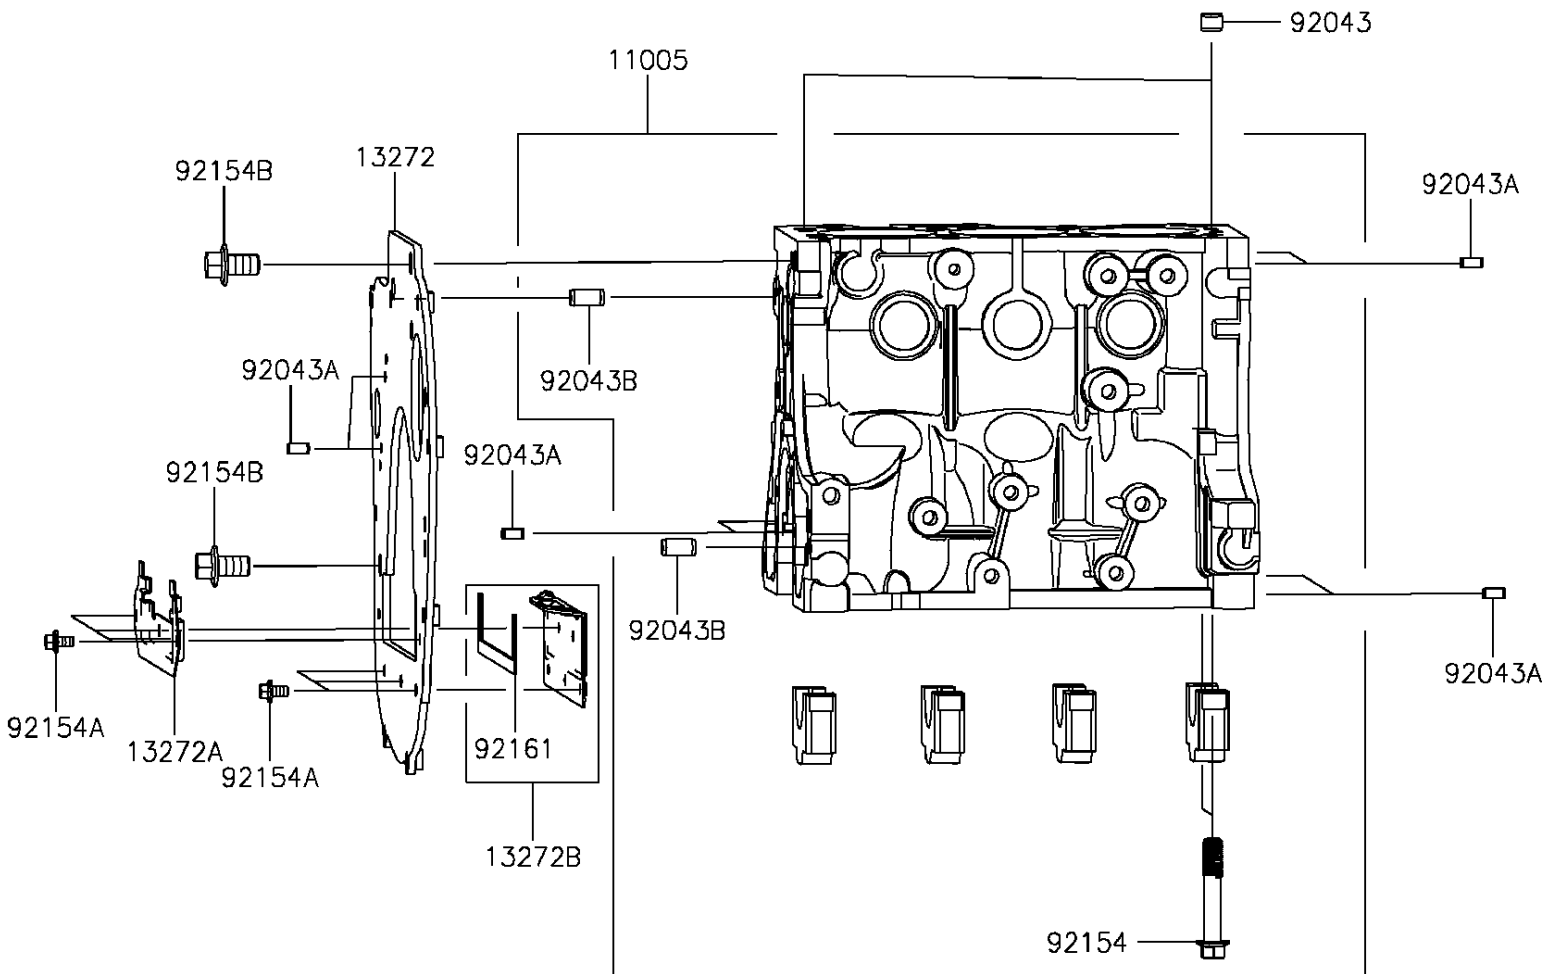

## 2015 MULE PRO-FXT™ PARTS DIAGRAM

Crankcase

E1411

## 2015 MULE PRO-FXT™ PARTS LIST

Crankcase

ITEM NAME	PART NUMBER	QUANTITY
CYLINDER-ENGINE (Ref # 11005)	11005-0654	1
PLATE (Ref # 13272)	13272-1543	1
PLATE (Ref # 13272A)	13272-1858	1
PLATE (Ref # 13272B)	13272-1873	1
PIN (Ref # 92043)	92043-0827	1
PIN (Ref # 92043A)	92043-0828	1
PIN (Ref # 92043B)	92043-0832	1
BOLT,FLANGED (Ref # 92154)	92154-1580	1
BOLT,FLANGED,6X10 (Ref # 92154A)	92154-1581	1
BOLT,FLANGED,12X20 (Ref # 92154B)	92154-1582	1
DAMPER (Ref # 92161)	92161-1605	1