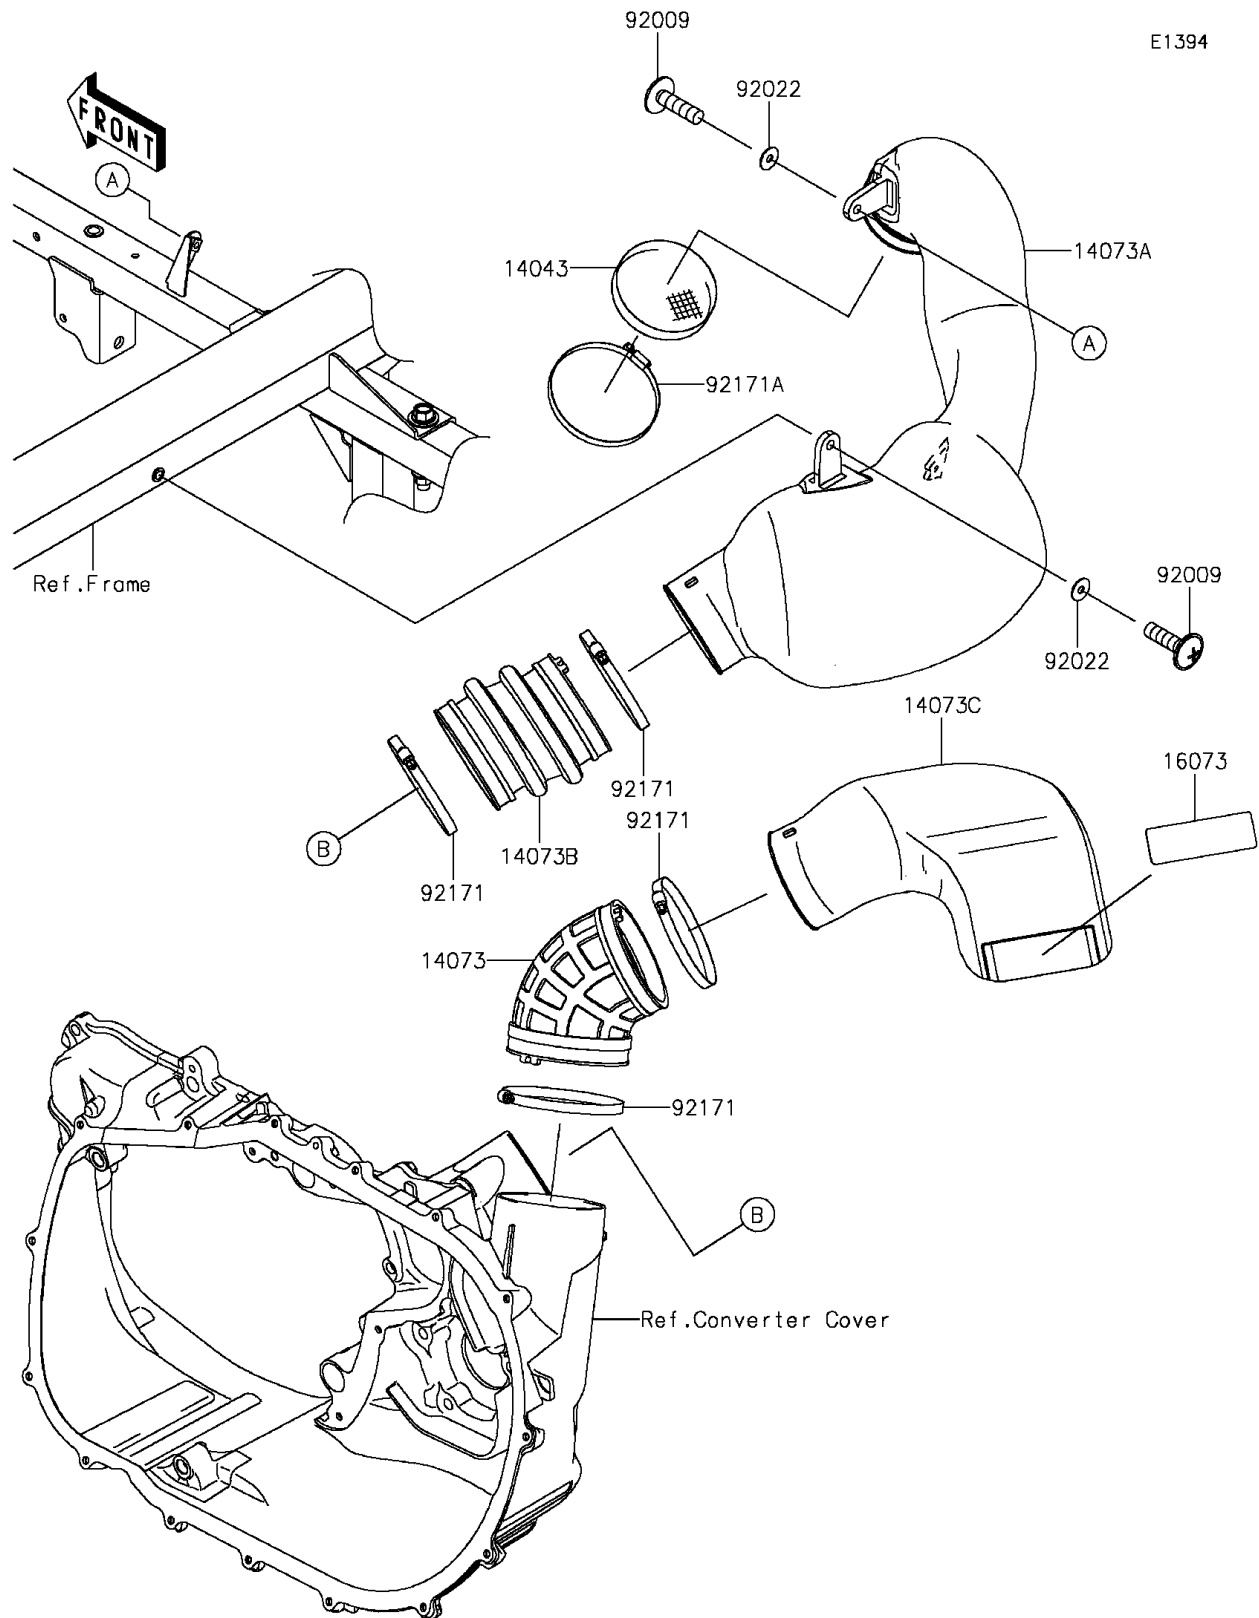

2015 MULE PRO-FXT™ PARTS DIAGRAM

Air Cleaner-Belt Converter

2015 MULE PRO-FXT™ PARTS LIST

Air Cleaner-Belt Converter

ITEM NAME	PART NUMBER	QUANTITY
FILTER (Ref # 14043)	14043-0013	1
DUCT,EXHAUST (Ref # 14073)	14073-0788	1
DUCT,INTAKE (Ref # 14073A)	14073-0789	1
DUCT,INTAKE (Ref # 14073B)	14073-0790	1
DUCT,EXHAUST (Ref # 14073C)	14073-0793	1
INSULATOR (Ref # 16073)	16073-0826	1
SCREW,6X22 (Ref # 92009)	92009-1441	1
WASHER,PLAIN,6MM (Ref # 92022)	92022-165	1
CLAMP (Ref # 92171)	92171-1383	1
CLAMP (Ref # 92171A)	92171-3716	1