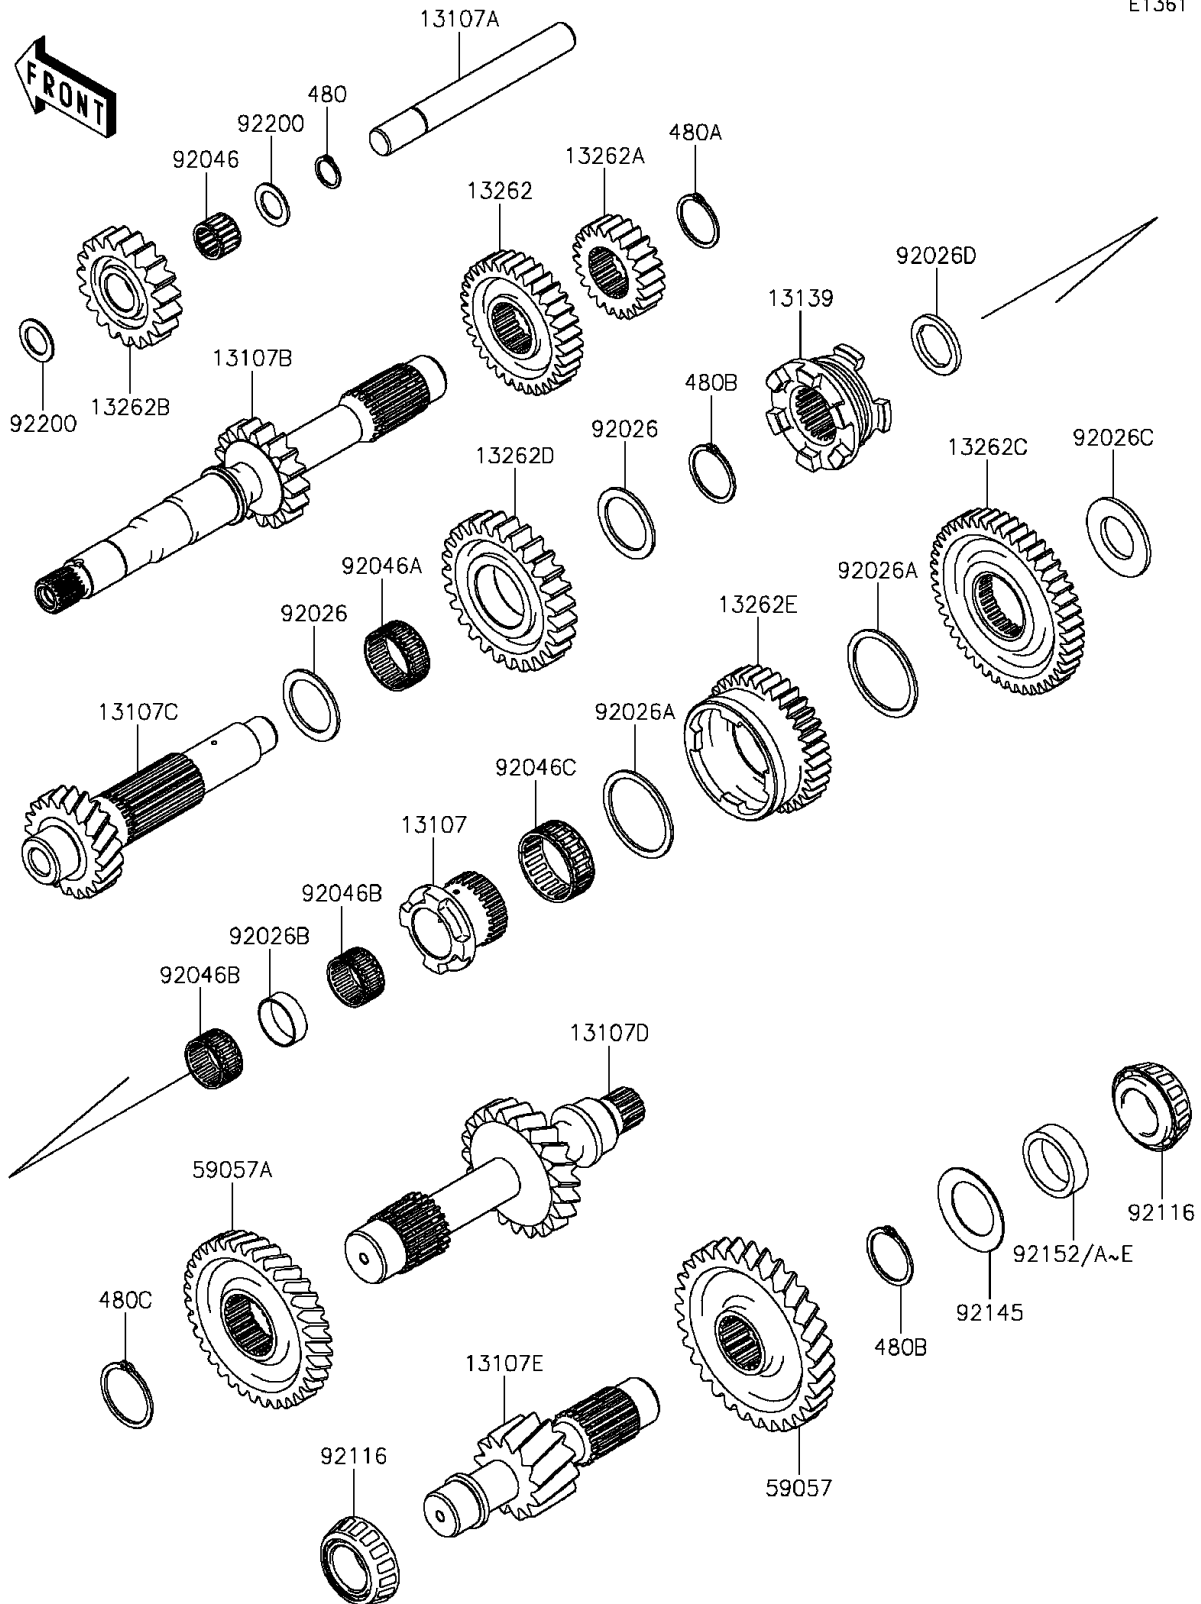

2015 MULE PRO-FXT™ PARTS DIAGRAM

Transmission

E1361

2015 MULE PRO-FXT™ PARTS LIST

Transmission

ITEM NAME	PART NUMBER	QUANTITY
SHAFT (Ref # 13107)	13107-0779	1
SHAFT,IDLE REV (Ref # 13107A)	13107-0780	1
SHAFT,INPUT,17T (Ref # 13107B)	13107-0782	1
SHAFT,COUNTER,20T (Ref # 13107C)	13107-0783	1
SHAFT,3RD,21T (Ref # 13107D)	13107-0784	1
SHAFT,4TH,13T (Ref # 13107E)	13107-0785	1
SHIFTER (Ref # 13139)	13139-0022	1
GEAR,INPUT HI,33T (Ref # 13262)	13262-1085	1
GEAR,INPUT LOW,22T (Ref # 13262A)	13262-1086	1
GEAR,IDLE REV,19T (Ref # 13262B)	13262-1087	1
GEAR,COUNTER LOW,45T (Ref # 13262C)	13262-1088	1
GEAR,COUNTER REV,27T (Ref # 13262D)	13262-1089	1
GEAR,COUNTER HI,34T (Ref # 13262E)	13262-1090	1
CIRCLIP-TYPE-C,18MM (Ref # 480)	480J1800	1
CIRCLIP-TYPE-C,32MM (Ref # 480A)	480J3200	1
CIRCLIP (Ref # 480B)	480J3500	1
CIRCLIP (Ref # 480C)	480J4000	1
GEAR-HELICAL,31T (Ref # 59057)	59057-0013	1
GEAR-HELICAL,3RD,35T (Ref # 59057A)	59057-0015	1
SPACER,35.2X47X2 (Ref # 92026)	92026-0765	1
SPACER,49.2X58X2 (Ref # 92026A)	92026-0766	1
SPACER,29.4X31.8X10 (Ref # 92026B)	92026-0767	1
SPACER (Ref # 92026C)	92026-0768	1
SPACER,28.2X39X3.6 (Ref # 92026D)	92026-0795	1
BEARING-NEEDLE,FMJ-182417 (Ref # 92046)	92046-0040	1
BEARING-NEEDLE,35X40X17 (Ref # 92046A)	92046-0611	1
BEARING-NEEDLE,KT283317C3 (Ref # 92046B)	92046-0621	1
BEARING-NEEDLE,HIGH GEAR (Ref # 92046C)	92046-1276	1
BEARING-ROLLER (Ref # 92116)	92116-0007	1

2015 MULE PRO-FXT™ PARTS LIST

Transmission

ITEM NAME	PART NUMBER	QUANTITY
SPRING (Ref # 92145)	92145-1575	1
COLLAR,L=12.1 (Ref # 92152)	92152-1815	1
COLLAR,L=12.3 (Ref # 92152A)	92152-1816	1
COLLAR,L=12.5 (Ref # 92152B)	92152-1817	1
COLLAR,L=12.7 (Ref # 92152C)	92152-1818	1
COLLAR,L=12.9 (Ref # 92152D)	92152-1819	1
COLLAR,L=13.1 (Ref # 92152E)	92152-1820	1
WASHER,18.2X28X1.5 (Ref # 92200)	92200-0716	1