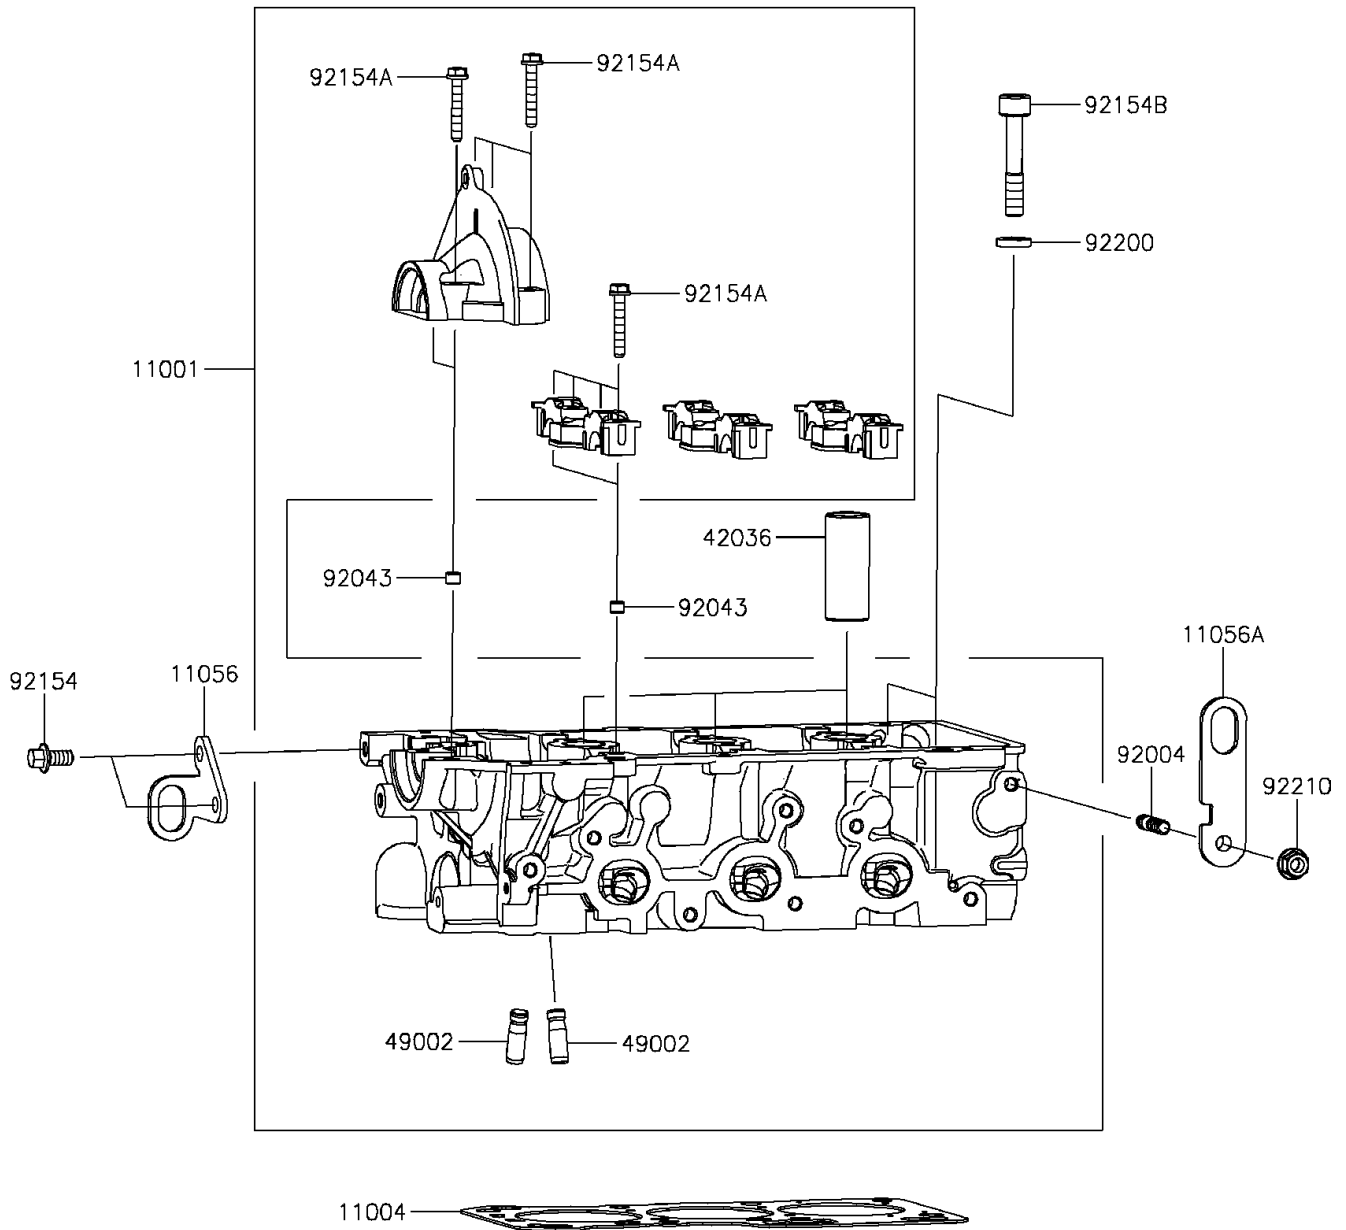

## 2015 MULE PRO-FXT™ PARTS DIAGRAM

Cylinder Head

E1111

## 2015 MULE PRO-FXT™ PARTS LIST

### Cylinder Head

ITEM NAME	PART NUMBER	QUANTITY
HEAD-CYLINDER (Ref # 11001)	11001-0839	1
GASKET-HEAD (Ref # 11004)	11004-0747	1
BRACKET (Ref # 11056)	11056-7081	1
BRACKET (Ref # 11056A)	11056-7082	1
SLEEVE,SPARK PLUG (Ref # 42036)	42036-0764	1
GUIDE-VALVE (Ref # 49002)	49002-0030	1
STUD (Ref # 92004)	92004-0734	1
PIN (Ref # 92043)	92043-0831	1
BOLT,FLANGED,8X16 (Ref # 92154)	92154-1588	1
BOLT,6X38 (Ref # 92154A)	92154-1589	1
BOLT,SOCKET (Ref # 92154B)	92154-1590	1
WASHER (Ref # 92200)	92200-1683	1
NUT (Ref # 92210)	92210-0944	1