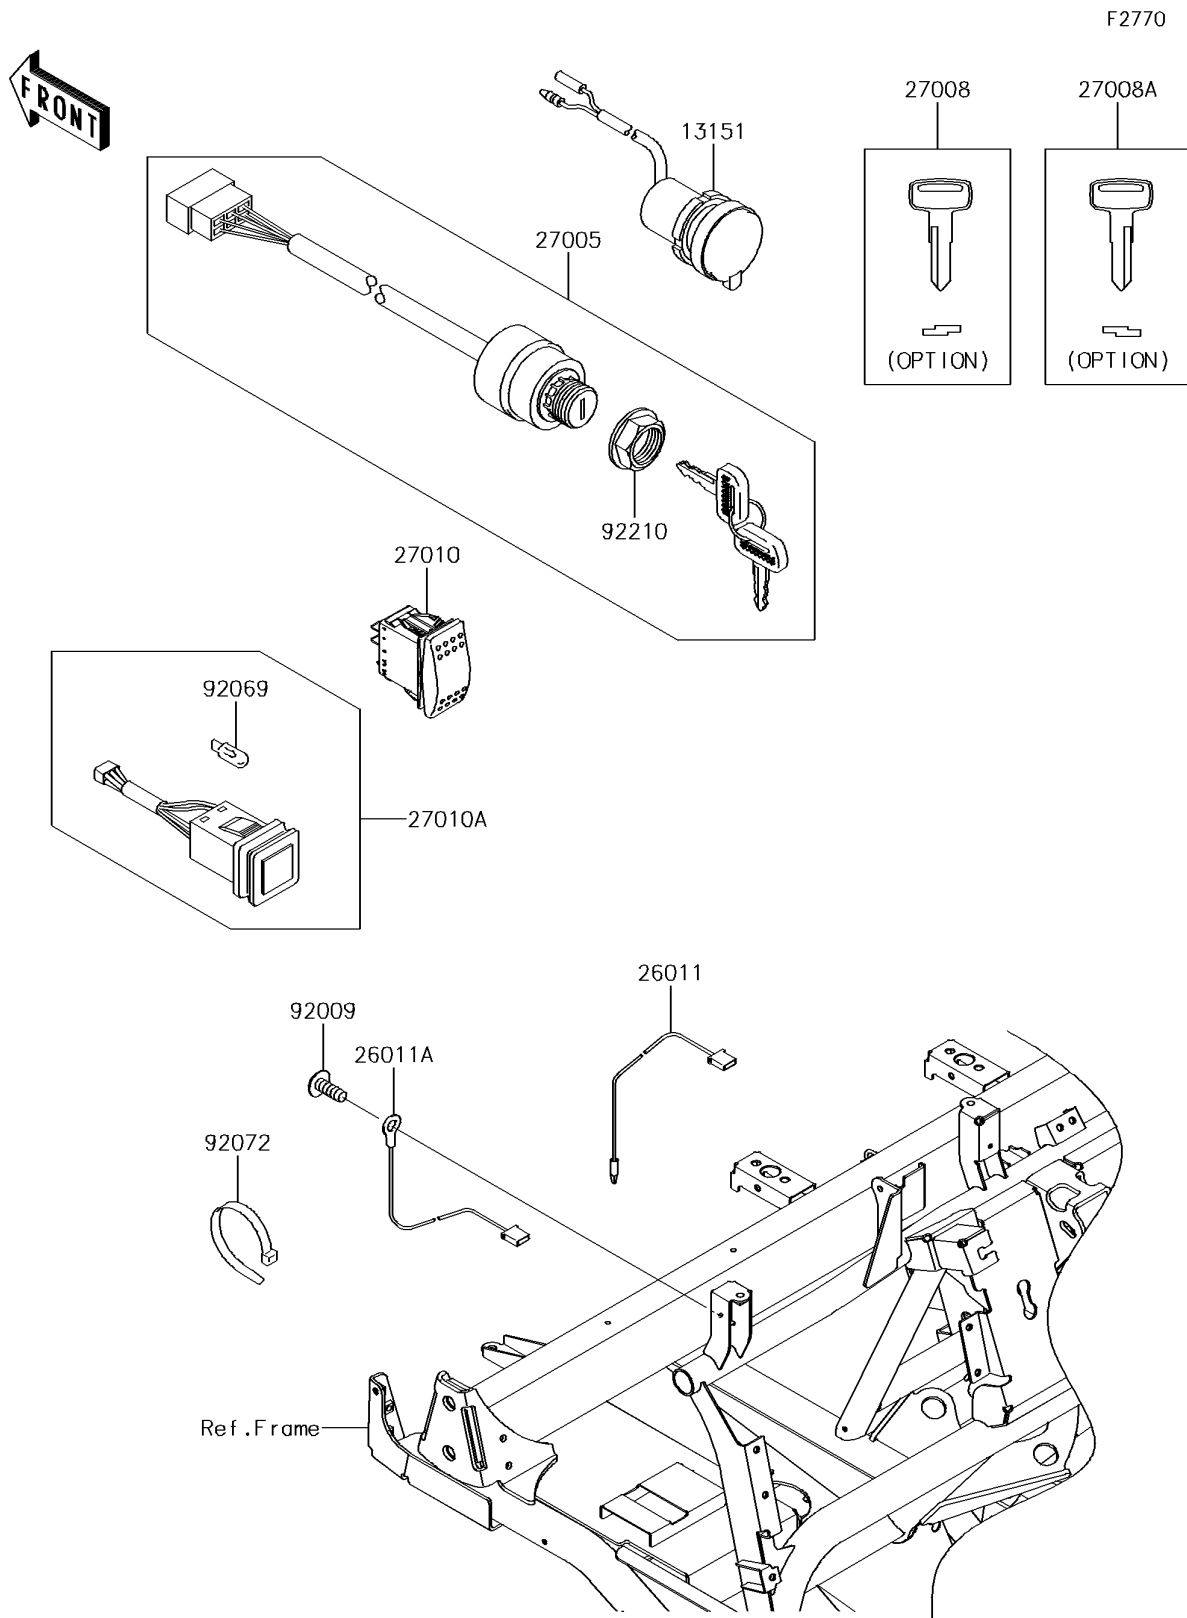

## 2014 MULE™ 4010 Trans4x4® CAMO PARTS DIAGRAM

Ignition Switch

## 2014 MULE™ 4010 Trans4x4® CAMO PARTS LIST

### Ignition Switch

ITEM NAME	PART NUMBER	QUANTITY
SWITCH-COMP,D.C.TERMINAL (Ref # 13151)	13151-0003	1
WIRE-LEAD,360MM (Ref # 26011)	26011-0796	1
WIRE-LEAD,320MM (Ref # 26011A)	26011-0797	1
SWITCH-ASSY-IGNITION (Ref # 27005)	27005-0011	1
KEY-LOCK,BLANK (Ref # 27008)	27008-1153	1
KEY-LOCK,BLANK (Ref # 27008A)	27008-1157	1
SWITCH,HORN (Ref # 27010)	27010-0734	1
SWITCH,HEAD LAMP (Ref # 27010A)	27010-0814	1
SCREW,TAPPING,6X16 (Ref # 92009)	92009-1166	1
BULB,12V 1.7W (Ref # 92069)	92069-0083	1
BAND,L=188 (Ref # 92072)	92072-1239	1
NUT,IGNITION SWITCH (Ref # 92210)	92210-1264	1