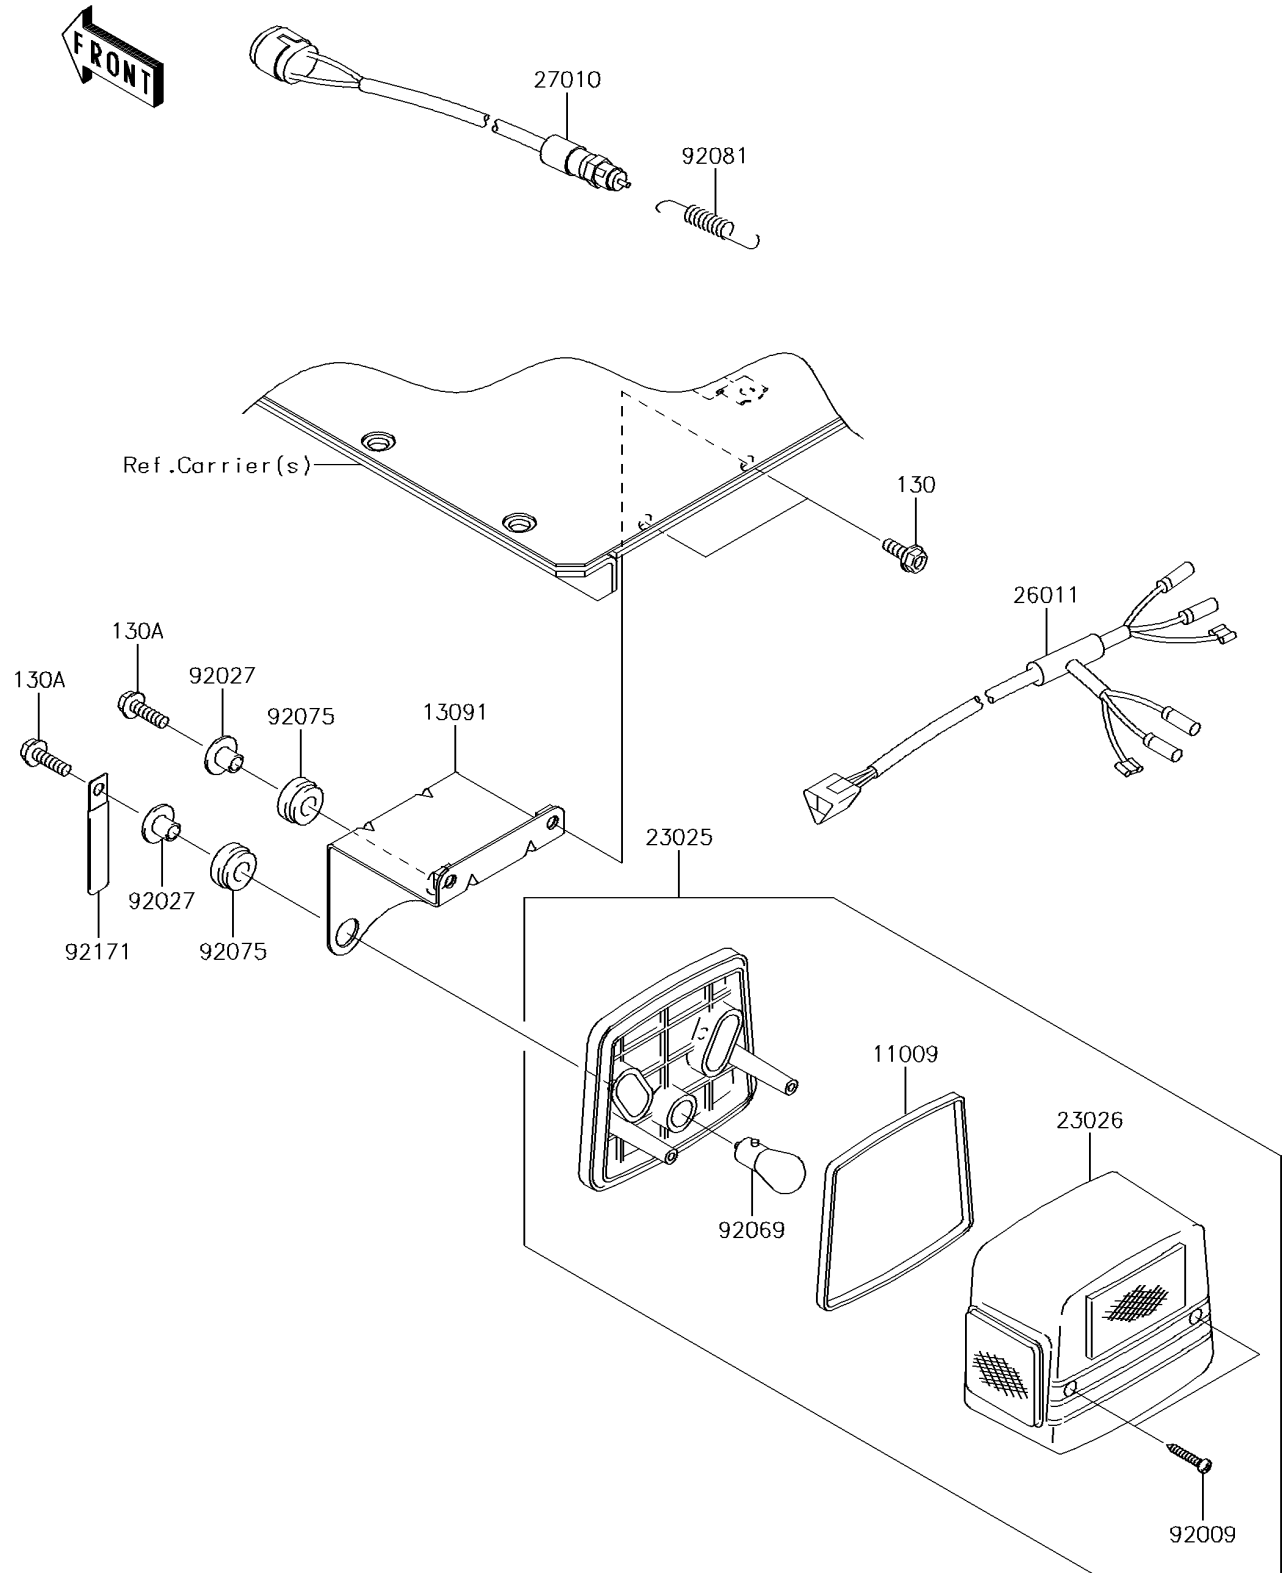

2014 MULE™ 4010 Trans4x4® CAMO PARTS DIAGRAM

Taillight(s)

F2720

2014 MULE™ 4010 Trans4x4® CAMO PARTS LIST

Taillight(s)

ITEM NAME	PART NUMBER	QUANTITY
GASKET,TAIL LAMP (Ref # 11009)	11009-1215	1
BOLT-FLANGED,6X16 (Ref # 130)	130BA0616	1
HOLDER,TAIL LAMP (Ref # 13091)	13091-1743	1
BOLT-FLANGED,6X20 (Ref # 130A)	130BA0620	1
LAMP-TAIL (Ref # 23025)	23025-1042	1
LENS,TAIL LAMP (Ref # 23026)	23026-1019	1
WIRE-LEAD (Ref # 26011)	26011-1756	1
SWITCH,BRAKE LAMP (Ref # 27010)	27010-1301	1
SCREW,TAPPING,4X25 (Ref # 92009)	92009-1069	1
COLLAR,L=11.1 (Ref # 92027)	92027-194	1
BULB,12V 21/5W (Ref # 92069)	92069-1011	1
DAMPER (Ref # 92075)	92075-277	1
SPRING,HOOK RETURN (Ref # 92081)	92081-1466	1
CLAMP,L=60 (Ref # 92171)	92171-0652	1