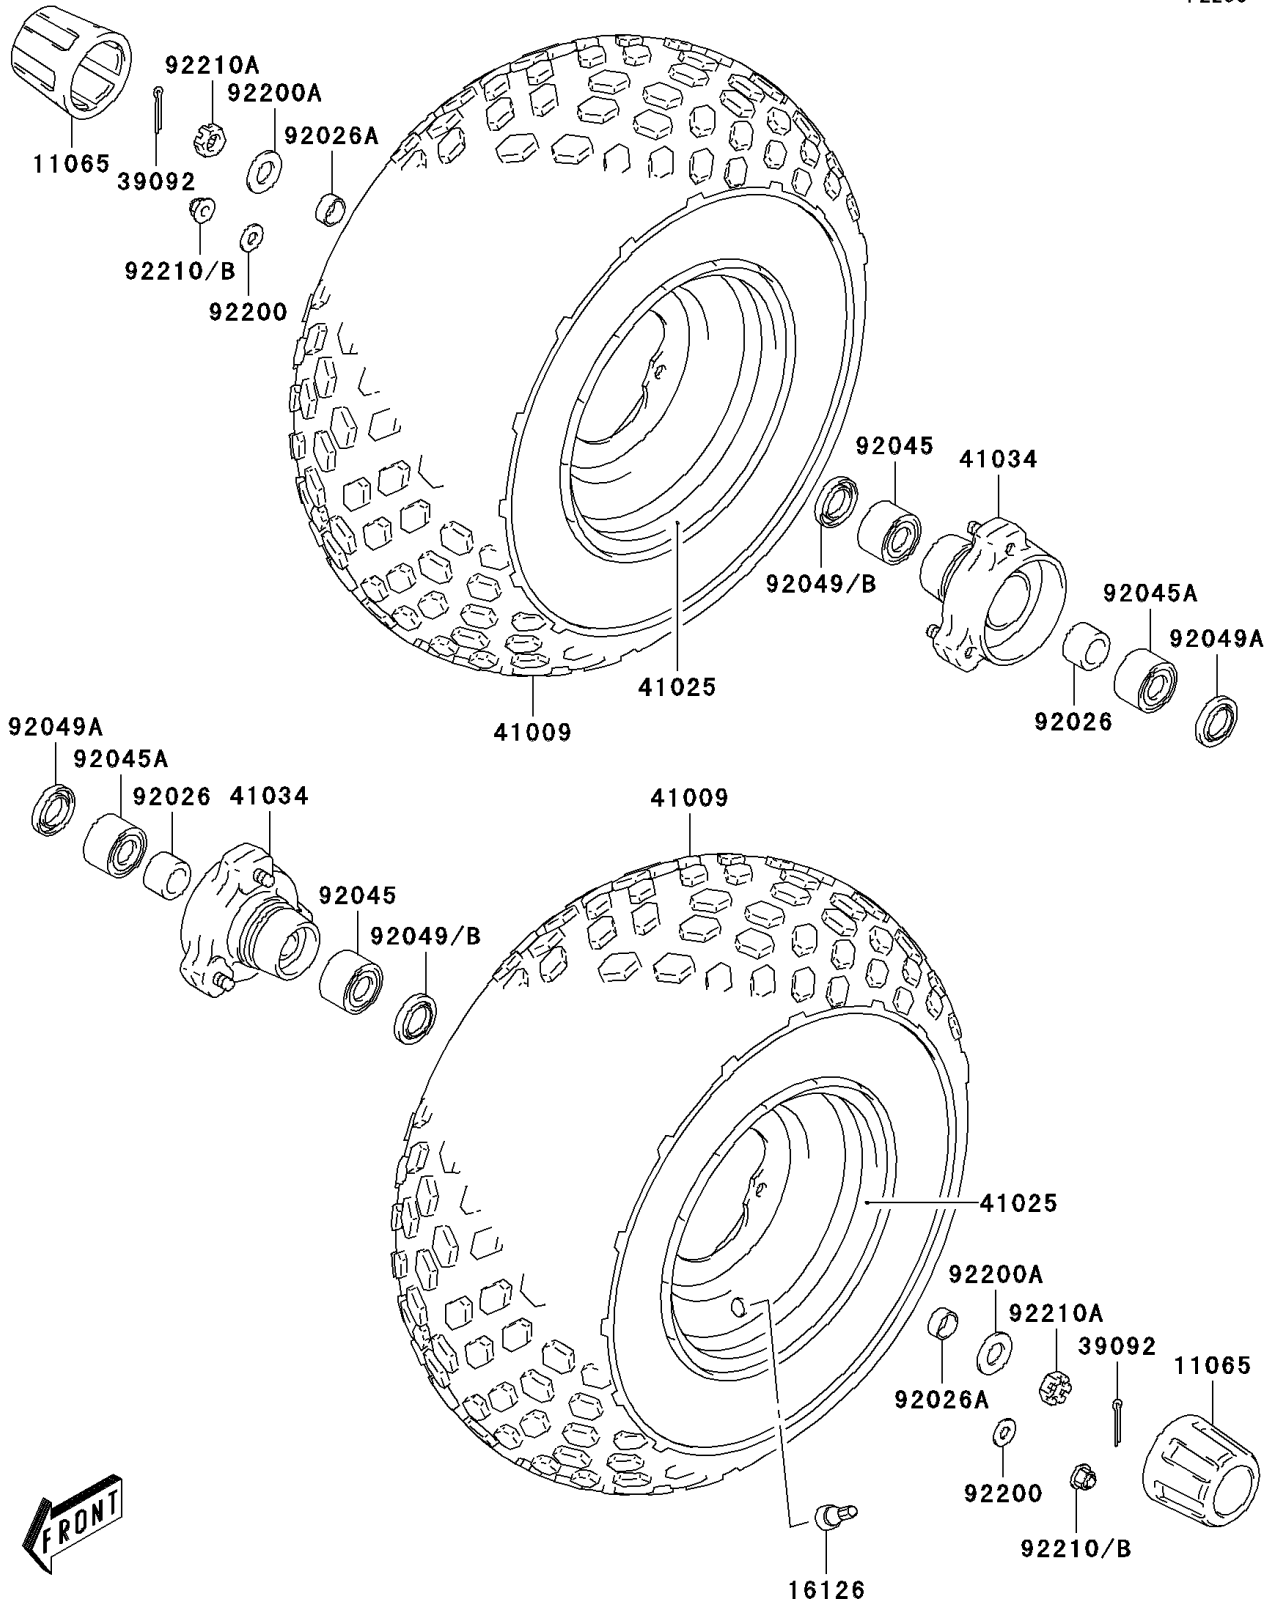

2003 KFX®50 PARTS DIAGRAM

Front Hub

F2230

2003 KFX®50 PARTS LIST

Front Hub

ITEM NAME	PART NUMBER	QUANTITY
CAP,WHEEL (Ref # 11065)	11065-S022	1
VALVE,WHEEL RIM,TR412 (Ref # 16126)	16126-S002	1
PIN-HAIR (Ref # 39092)	39092-S007	1
TIRE (Ref # 41009)	41009-S009	1
RIM,FRONT WHEEL,B.SILVER (Ref # 41025)	41025-S005-530	1
DRUM-ASSY,FR (Ref # 41034)	41034-S003	1
SPACER,FRONT HUB BEARING (Ref # 92026)	92026-S061	1
SPACER,FRONT AXLE (Ref # 92026A)	92026-S062	1
BEARING-BALL,FRONT HUB (Ref # 92045)	92045-S036	1
BEARING-BALL,FRONT HUB (Ref # 92045A)	92045-S037	1
SEAL-OIL,FRONT HUB BRG (Ref # 92049)	92049-S031	1
SEAL-OIL,FRONT HUB (Ref # 92049A)	92049-S032	1
WASHER,WHEEL NUT (Ref # 92200)	92200-S098	1
WASHER,FRONT AXLE (Ref # 92200A)	92200-S099	1
NUT (Ref # 92210)	92210-S046	1
NUT,FRONT AXLE (Ref # 92210A)	92210-S075	1