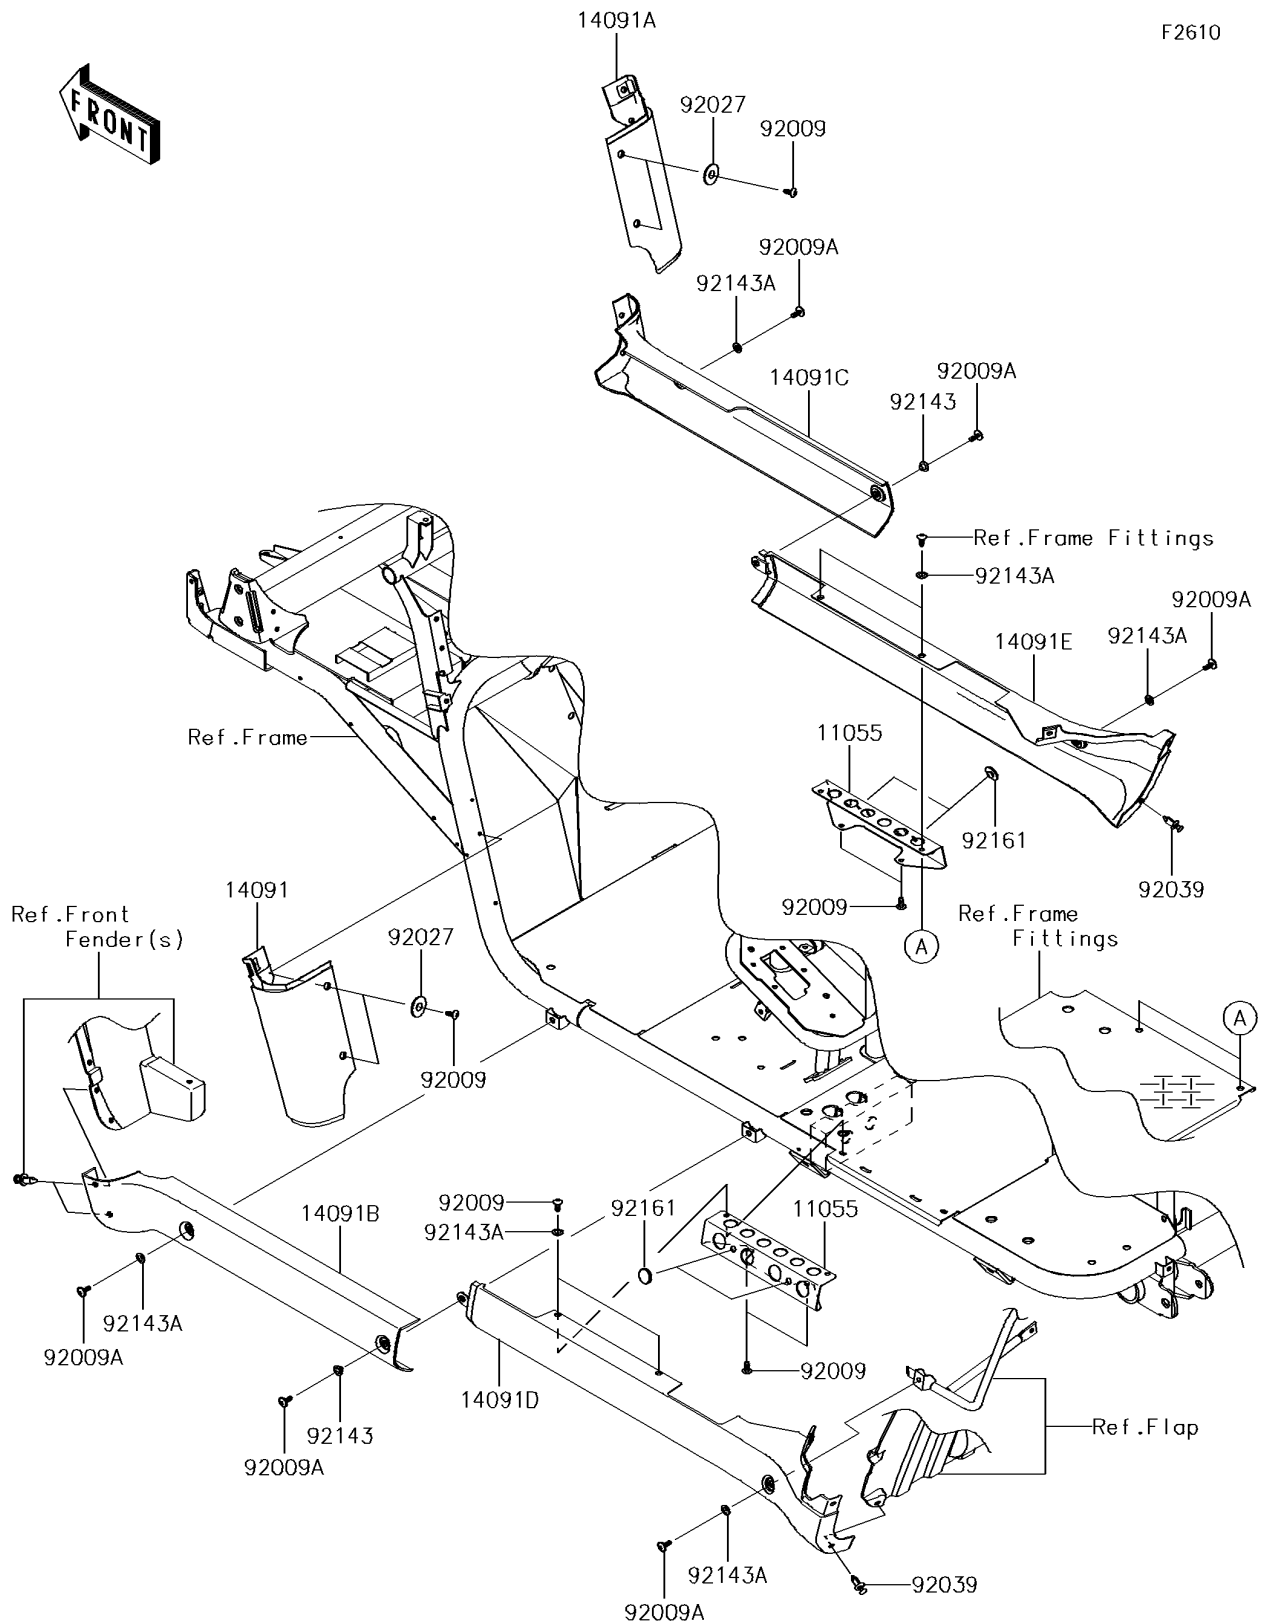

2014 MULE™ 4010 Trans4x4® CAMO PARTS DIAGRAM

Side Covers/Chain Cover

2014 MULE™ 4010 Trans4x4® CAMO PARTS LIST

Side Covers/Chain Cover

ITEM NAME	PART NUMBER	QUANTITY
BRACKET (Ref # 11055)	11055-0599	1
COVER,FR FENDER,LWR,LH,F.BLACK (Ref # 14091)	14091-0821-6Z	1
COVER,FR FENDER,LWR,RH,F.BLACK (Ref # 14091A)	14091-0822-6Z	1
COVER,SIDE STEP,FR,LH,F.BLACK (Ref # 14091B)	14091-0823-6Z	1
COVER,SIDE STEP,FR,RH,F.BLACK (Ref # 14091C)	14091-0824-6Z	1
COVER,SIDE STEP,RR,LH,F.BLACK (Ref # 14091D)	14091-0825-6Z	1
COVER,SIDE STEP,RR,RH,F.BLACK (Ref # 14091E)	14091-0826-6Z	1
SCREW,TAPPING,6X16 (Ref # 92009)	92009-1166	1
SCREW,6X16 (Ref # 92009A)	92009-1621	1
COLLAR,L=4.7 (Ref # 92027)	92027-1964	1
RIVET (Ref # 92039)	92039-0776	1
COLLAR (Ref # 92143)	92143-1057	1
COLLAR (Ref # 92143A)	92143-1087	1
DAMPER,RUBBER (Ref # 92161)	92161-1200	1