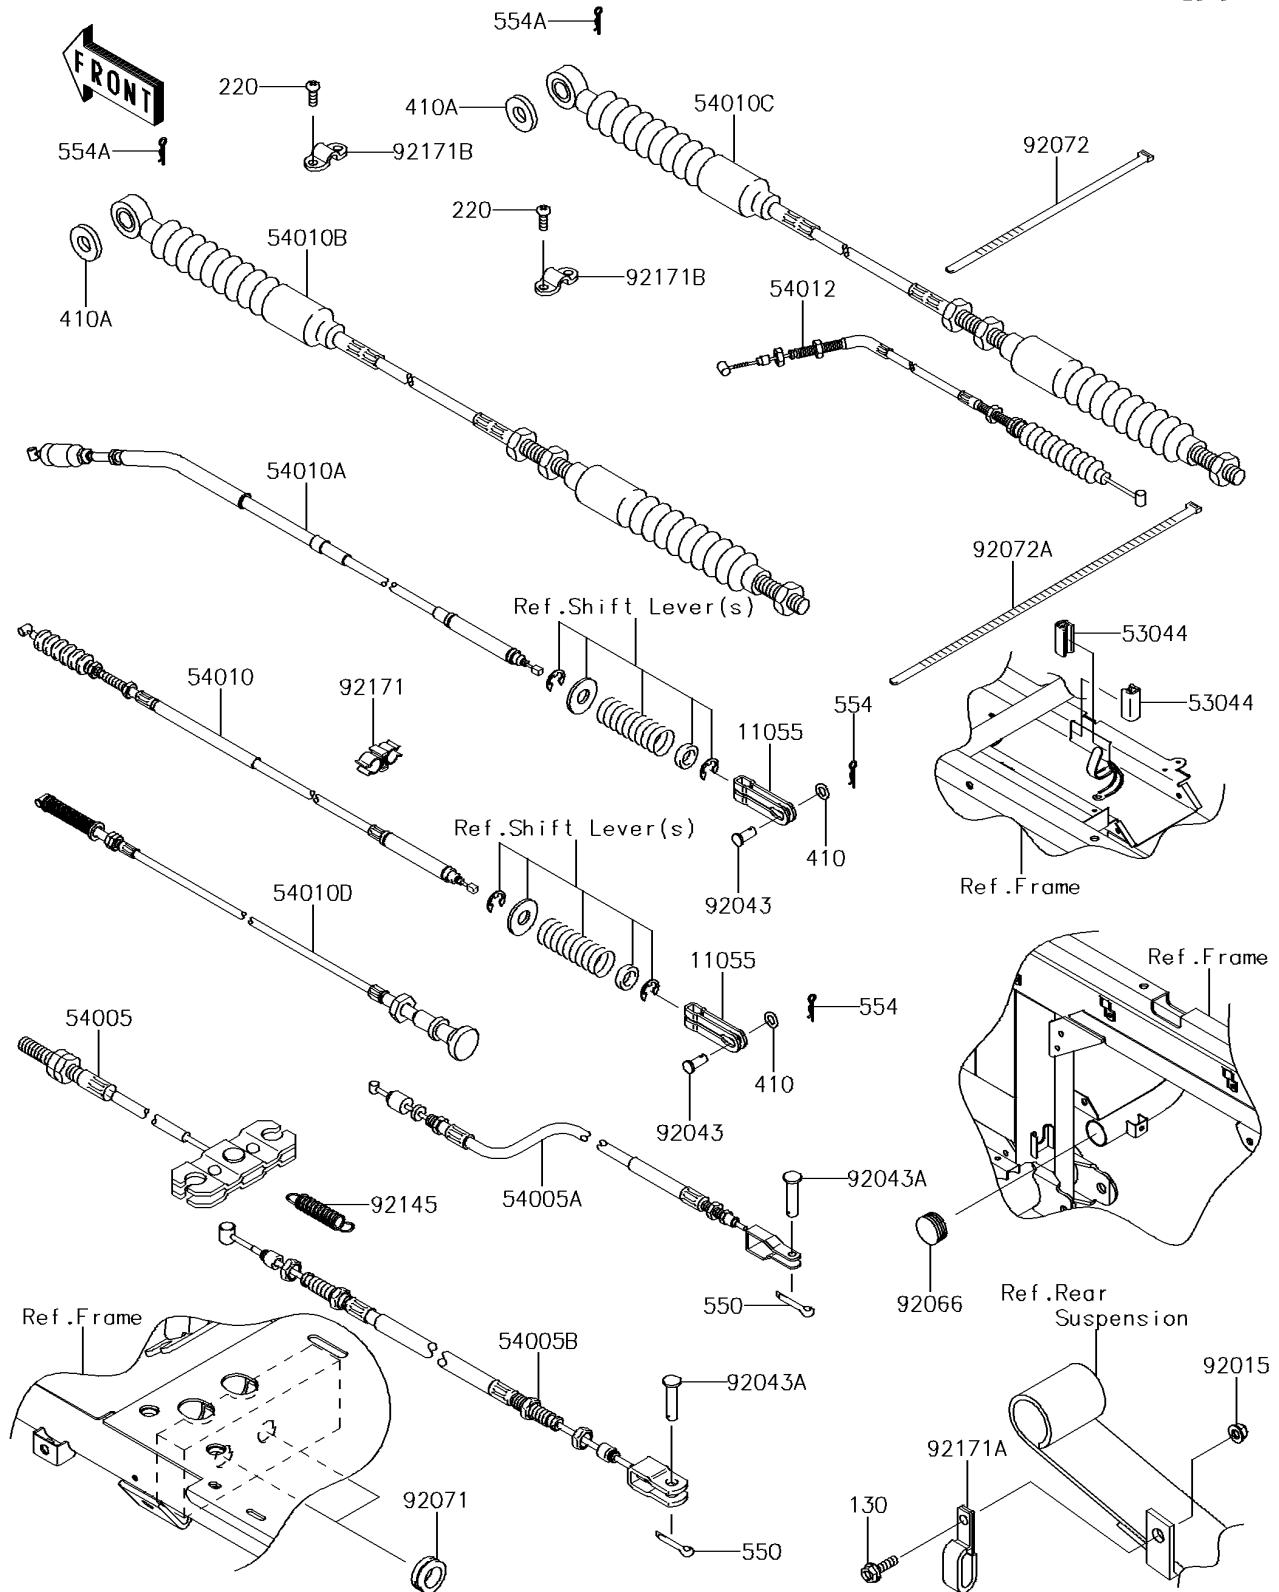

2014 MULE™ 4010 Trans4x4® CAMO PARTS DIAGRAM

Cables

F2540

2014 MULE™ 4010 Trans4x4® CAMO PARTS LIST

Cables

ITEM NAME	PART NUMBER	QUANTITY
BRACKET,DIFF LOCK (Ref # 11055)	11055-7505	1
BOLT-FLANGED,6X20 (Ref # 130)	130AA0620	1
SCREW-PAN-CROS,5X14 (Ref # 220)	220AA0514	1
WASHER-PLAIN-SMALL (Ref # 410)	410AA0600	1
WASHER-PLAIN-SMALL,8MM (Ref # 410A)	410AA0800	1
TRIM,L=22 (Ref # 53044)	53044-7503	1
CABLE-BRAKE,PARKING,FR (Ref # 54005)	54005-1198	1
CABLE-BRAKE,PARKING,RR,RH (Ref # 54005A)	54005-7502	1
CABLE-BRAKE,PARKING,RR,LH (Ref # 54005B)	54005-7503	1
CABLE,2-4WD (Ref # 54010)	54010-0045	1
CABLE,DIFF LOCK (Ref # 54010A)	54010-0111	1
CABLE,SHIFT CONTROL (Ref # 54010B)	54010-0132	1
CABLE,HI/LOW (Ref # 54010C)	54010-0133	1
CABLE,HOOD (Ref # 54010D)	54010-0600	1
CABLE-THROTTLE (Ref # 54012)	54012-7505	1
PIN-COTTER,2.0X22 (Ref # 550)	550AA2022	1
PIN-SNAP,1.2X21.2 (Ref # 554)	554DA0600	1
PIN-SNAP (Ref # 554A)	554DA0800	1
NUT,LOCK,FLANGED,6MM (Ref # 92015)	92015-1675	1
PIN,6X11 (Ref # 92043)	92043-092	1
PIN (Ref # 92043A)	92043-1039	1
PLUG (Ref # 92066)	92066-7503	1
GROMMET (Ref # 92071)	92071-1027	1
BAND,L=188 (Ref # 92072)	92072-1239	1
BAND,L=368.3 (Ref # 92072A)	92072-3872	1
SPRING (Ref # 92145)	92145-7506	1
CLAMP (Ref # 92171)	92171-0129	1
CLAMP,CABLE (Ref # 92171A)	92171-0176	1
CLAMP (Ref # 92171B)	92171-1203	1