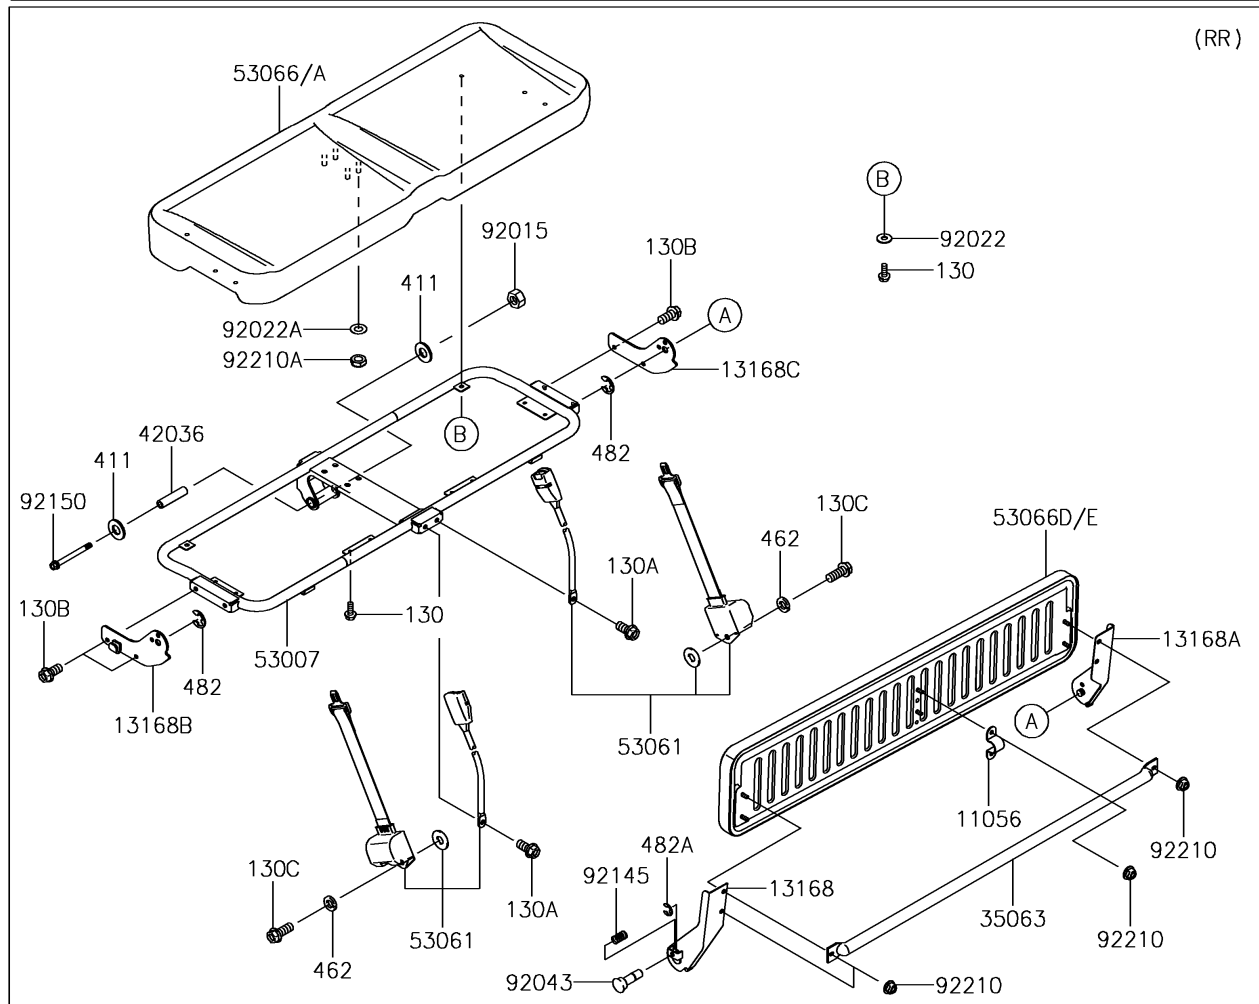

2014 MULE™ 4010 Trans4x4® CAMO PARTS DIAGRAM

Seat

2014 MULE™ 4010 Trans4x4® CAMO PARTS LIST

Seat

ITEM NAME	PART NUMBER	QUANTITY
BRACKET,SEAT BACK (Ref # 11056)	11056-0034	1
CAP (Ref # 11065)	11065-7504	1
BOLT-FLANGED,6X16 (Ref # 130)	130BA0616	1
BOLT-FLANGED,12X20 (Ref # 130A)	130BA1220	1
BOLT-FLANGED,10X20 (Ref # 130B)	130BB1020	1
BOLT-FLANGED,12X25 (Ref # 130C)	130BB1225	1
LEVER,SEAT,TOP,LH (Ref # 13168)	13168-7502	1
LEVER,SEAT,TOP,RH (Ref # 13168A)	13168-7503	1
LEVER,SEAT,LWR,LH (Ref # 13168B)	13168-7504	1
LEVER,SEAT,LWR,RH (Ref # 13168C)	13168-7505	1
PLATE,SEAT (Ref # 13183)	13183-1400	1
STAY,REAR BACK (Ref # 35063)	35063-7510	1
WASHER-PLAIN (Ref # 411)	411AB1200	1
SLEEVE,12.1X20X85 (Ref # 42036)	42036-7501	1
WASHER-SPRING,12MM (Ref # 462)	462DB1200	1
CIRCLIP-TYPE-E,12MM (Ref # 482)	482EA0200	1
CIRCLIP-TYPE-E,8MM (Ref # 482A)	482EA8000	1
FRAME-SEAT (Ref # 53007)	53007-0327	1
BELT-SEAT,RR (Ref # 53061)	53061-0314	1
BELT-SEAT,FR,RH (Ref # 53061A)	53061-0315	1
BELT-SEAT,FR,LH (Ref # 53061B)	53061-0316	1
SEAT-ASSY,RR,LWR,S.M.BROWN (Ref # 53066A)	53066-0237-MB	1
SEAT-ASSY,FR,BACK,S.M.BROWN (Ref # 53066C)	53066-0258-MB	1
SEAT-ASSY,RR,BACK,S.M.BROWN (Ref # 53066E)	53066-0259-MB	1
SEAT-ASSY,FR,LWR,S.M.BROWN (Ref # 53066G)	53066-0274-MB	1
NUT,LOCK,12MM,BLACK (Ref # 92015)	92015-1190	1
WASHER,7X18X1.2 (Ref # 92022)	92022-1545	1
WASHER,10.5X20X1 (Ref # 92022A)	92022-239	1
PIN (Ref # 92043)	92043-7503	1

2014 MULE™ 4010 Trans4x4® CAMO PARTS LIST

Seat

ITEM NAME	PART NUMBER	QUANTITY
SPRING (Ref # 92145)	92145-7507	1
BOLT,FLANGED,12X117 (Ref # 92150)	92150-1895	1
NUT,FLANGED,LOCK,8MM (Ref # 92210)	92210-0005	1
NUT,LOCK,10MM (Ref # 92210A)	92210-0278	1