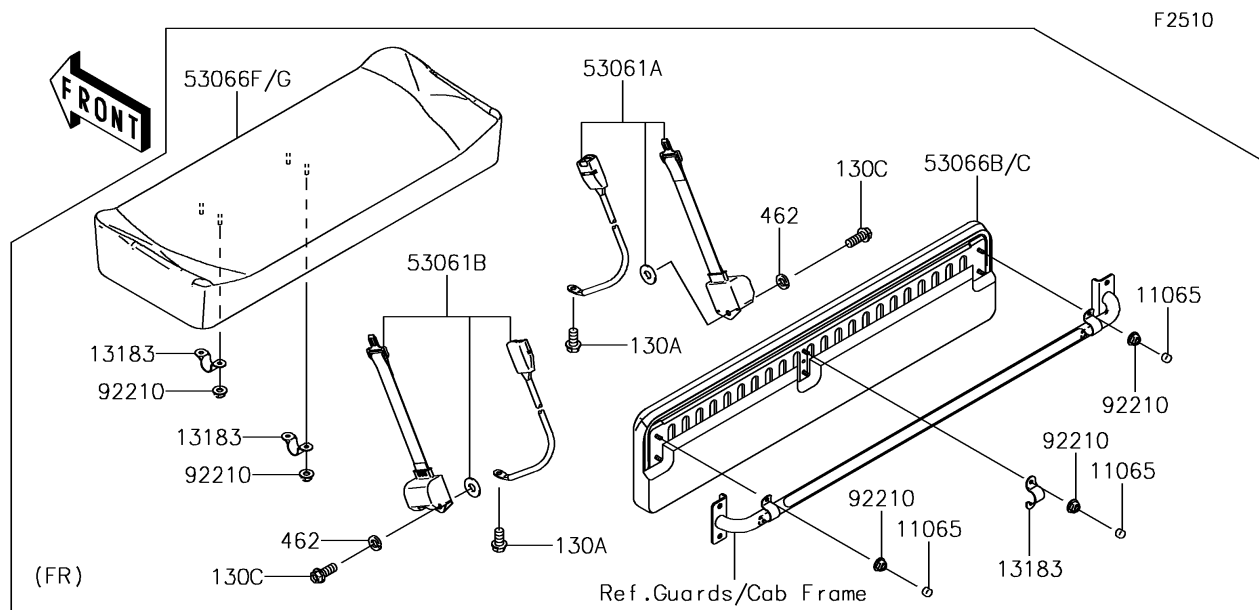

2014 MULE™ 4010 Trans4x4® CAMO PARTS DIAGRAM

Seat

2014 MULE™ 4010 Trans4x4® CAMO PARTS LIST

Seat

ITEM NAME	PART NUMBER	QUANTITY
BRACKET,SEAT BACK (Ref # 11056)	11056-0034	1
CAP (Ref # 11065)	11065-7504	1
BOLT-FLANGED,6X16 (Ref # 130)	130BA0616	1
BOLT-FLANGED,12X20 (Ref # 130A)	130BA1220	1
BOLT-FLANGED,10X20 (Ref # 130B)	130BB1020	1
BOLT-FLANGED,12X25 (Ref # 130C)	130BB1225	1
LEVER,SEAT,TOP,LH (Ref # 13168)	13168-7502	1
LEVER,SEAT,TOP,RH (Ref # 13168A)	13168-7503	1
LEVER,SEAT,LWR,LH (Ref # 13168B)	13168-7504	1
LEVER,SEAT,LWR,RH (Ref # 13168C)	13168-7505	1
PLATE,SEAT (Ref # 13183)	13183-1400	1
STAY,REAR BACK (Ref # 35063)	35063-7510	1
WASHER-PLAIN (Ref # 411)	411AB1200	1
SLEEVE,12.1X20X85 (Ref # 42036)	42036-7501	1
WASHER-SPRING,12MM (Ref # 462)	462DB1200	1
CIRCLIP-TYPE-E,12MM (Ref # 482)	482EA0200	1
CIRCLIP-TYPE-E,8MM (Ref # 482A)	482EA8000	1
FRAME-SEAT (Ref # 53007)	53007-0327	1
BELT-SEAT,RR (Ref # 53061)	53061-0314	1
BELT-SEAT,FR,RH (Ref # 53061A)	53061-0315	1
BELT-SEAT,FR,LH (Ref # 53061B)	53061-0316	1
SEAT-ASSY,RR,LWR,S.M.BROWN (Ref # 53066A)	53066-0237-MB	1
SEAT-ASSY,FR,BACK,S.M.BROWN (Ref # 53066C)	53066-0258-MB	1
SEAT-ASSY,RR,BACK,S.M.BROWN (Ref # 53066E)	53066-0259-MB	1
SEAT-ASSY,FR,LWR,S.M.BROWN (Ref # 53066G)	53066-0274-MB	1
NUT,LOCK,12MM,BLACK (Ref # 92015)	92015-1190	1
WASHER,7X18X1.2 (Ref # 92022)	92022-1545	1
WASHER,10.5X20X1 (Ref # 92022A)	92022-239	1
PIN (Ref # 92043)	92043-7503	1

2014 MULE™ 4010 Trans4x4® CAMO PARTS LIST

Seat

ITEM NAME	PART NUMBER	QUANTITY
SPRING (Ref # 92145)	92145-7507	1
BOLT,FLANGED,12X117 (Ref # 92150)	92150-1895	1
NUT,FLANGED,LOCK,8MM (Ref # 92210)	92210-0005	1
NUT,LOCK,10MM (Ref # 92210A)	92210-0278	1