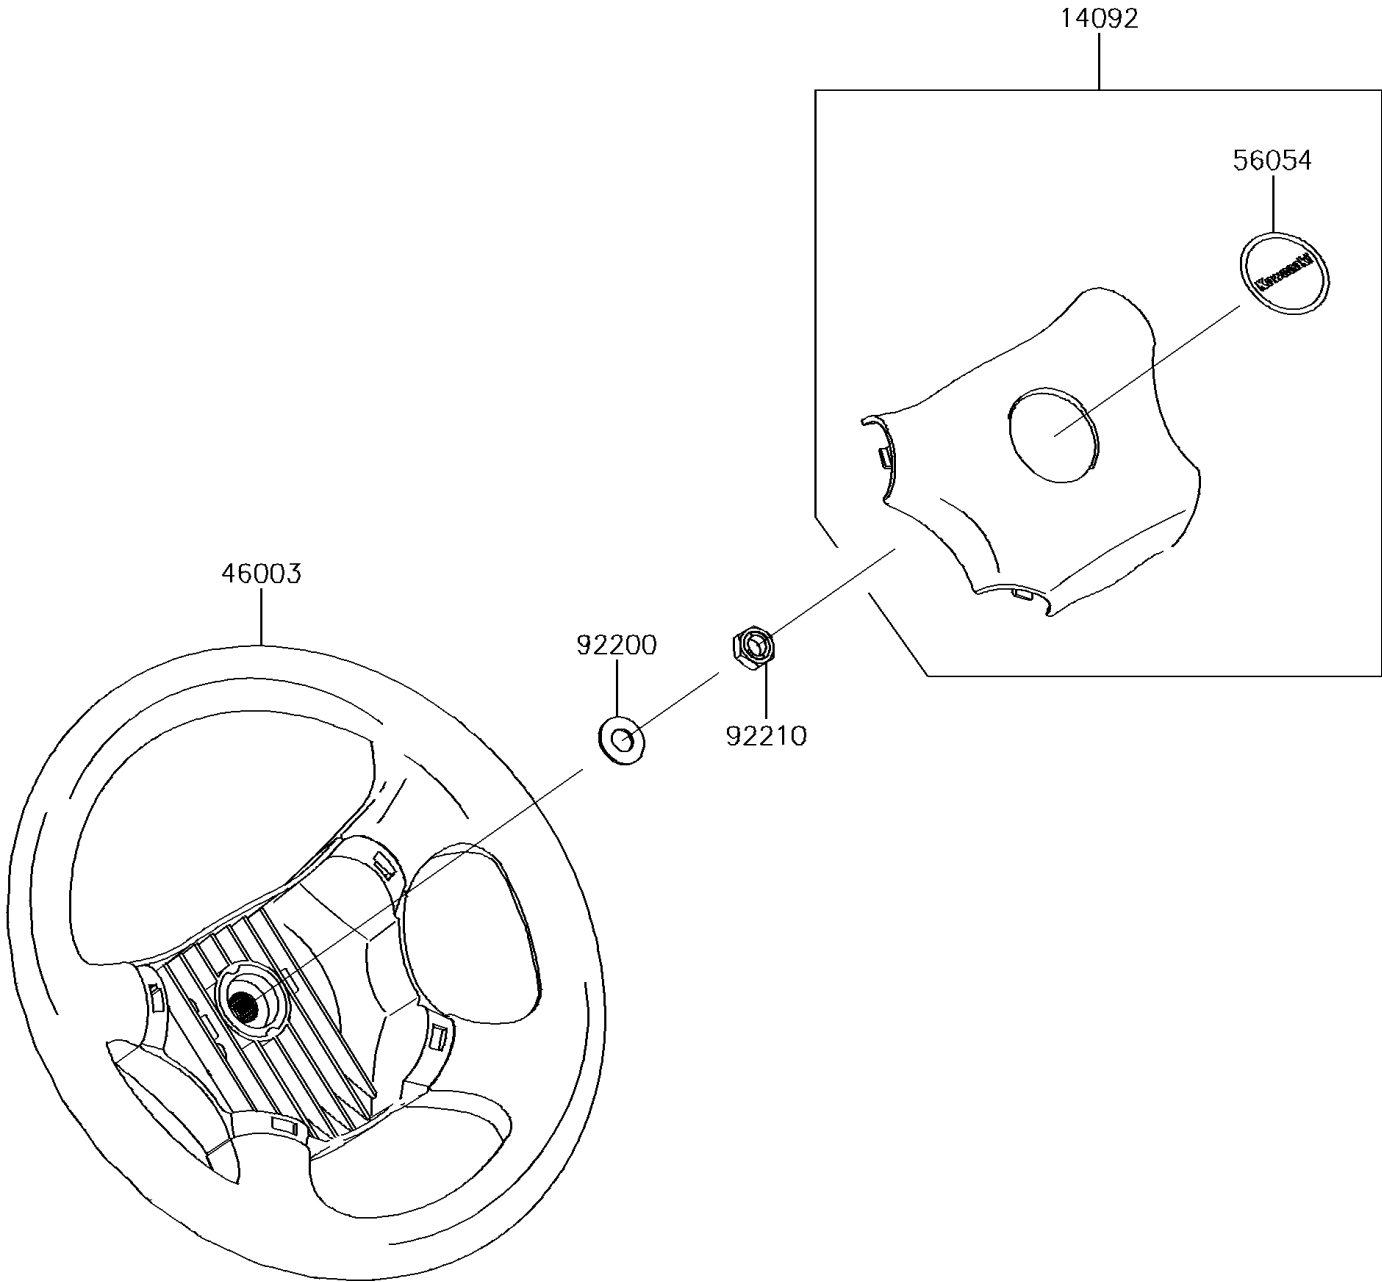

2014 MULE™ 4010 Trans4x4® CAMO PARTS DIAGRAM

Steering Wheel

F2311

2014 MULE™ 4010 Trans4x4® CAMO PARTS LIST

Steering Wheel

ITEM NAME	PART NUMBER	QUANTITY
COVER,HORN SWITCH (Ref # 14092)	14092-1029	1
HANDLE (Ref # 46003)	46003-0595	1
MARK,CENTER LOGO,KAWASAKI (Ref # 56054)	56054-1188	1
WASHER,12.1X25X1.6 (Ref # 92200)	92200-0455	1
NUT,LOCK,12MM (Ref # 92210)	92210-1249	1