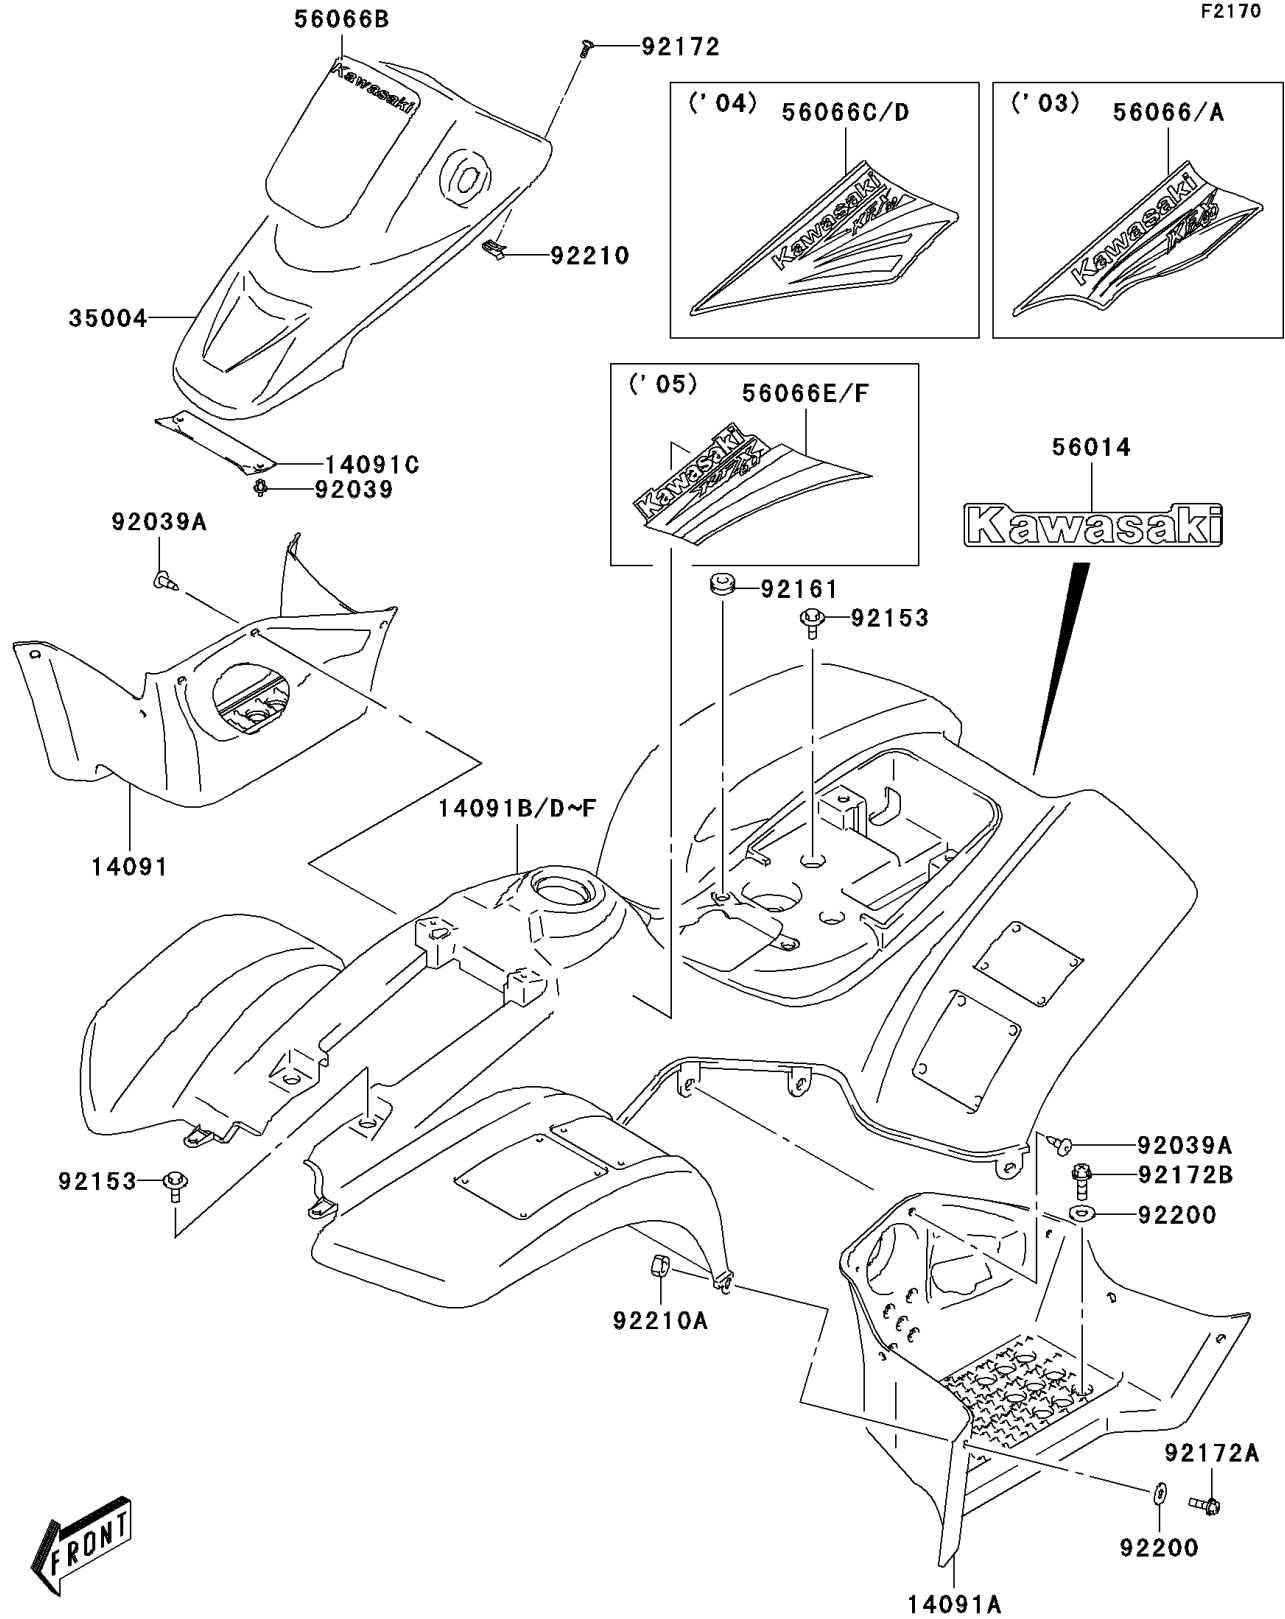

## 2003 KFX®50 PARTS DIAGRAM

Fenders

F2170

## 2003 KFX®50 PARTS LIST

### Fenders

ITEM NAME	PART NUMBER	QUANTITY
COVER,FRAME,RH,BLACK (Ref # 14091)	14091-S067-504	1
COVER,FRAME,LH,BLACK (Ref # 14091A)	14091-S068-504	1
COVER,FRONT FENDER,BLACK (Ref # 14091C)	14091-S070-504	1
FENDER-FRONT,BLACK (Ref # 35004)	35004-S007-504	1
EMBLEM,BLACK/GREEN (Ref # 56014)	56014-S012-554	1
PATTERN,RH,WHT/GLD/BLK/GRN (Ref # 56066)	56066-S001-553	1
PATTERN,LH,WHT/GLD/BLK/GRN (Ref # 56066A)	56066-S002-553	1
PATTERN,WHITE/BLACK (Ref # 56066B)	56066-S003-558	1
RIVET,O.BLACK (Ref # 92039)	92039-S003-505	1
RIVET,BLACK (Ref # 92039A)	92039-S005-506	1
BOLT (Ref # 92153)	92153-S196	1
DAMPER,FRAME COVER (Ref # 92161)	92161-S069	1
SCREW (Ref # 92172)	92172-S018	1
SCREW (Ref # 92172A)	92172-S019	1
SCREW (Ref # 92172B)	92172-S022	1
WASHER,6.5X16X1.2 (Ref # 92200)	92200-S005	1
NUT,COWL (Ref # 92210)	92210-S023	1
NUT (Ref # 92210A)	92210-S054	1
COVER,FRAME CENTER,L.GREEN (Ref # 14091B)	14091-S069-535	1
COVER,FRAME CENTER,L.GREEN (Ref # 14091D)	14091-S078-535	1