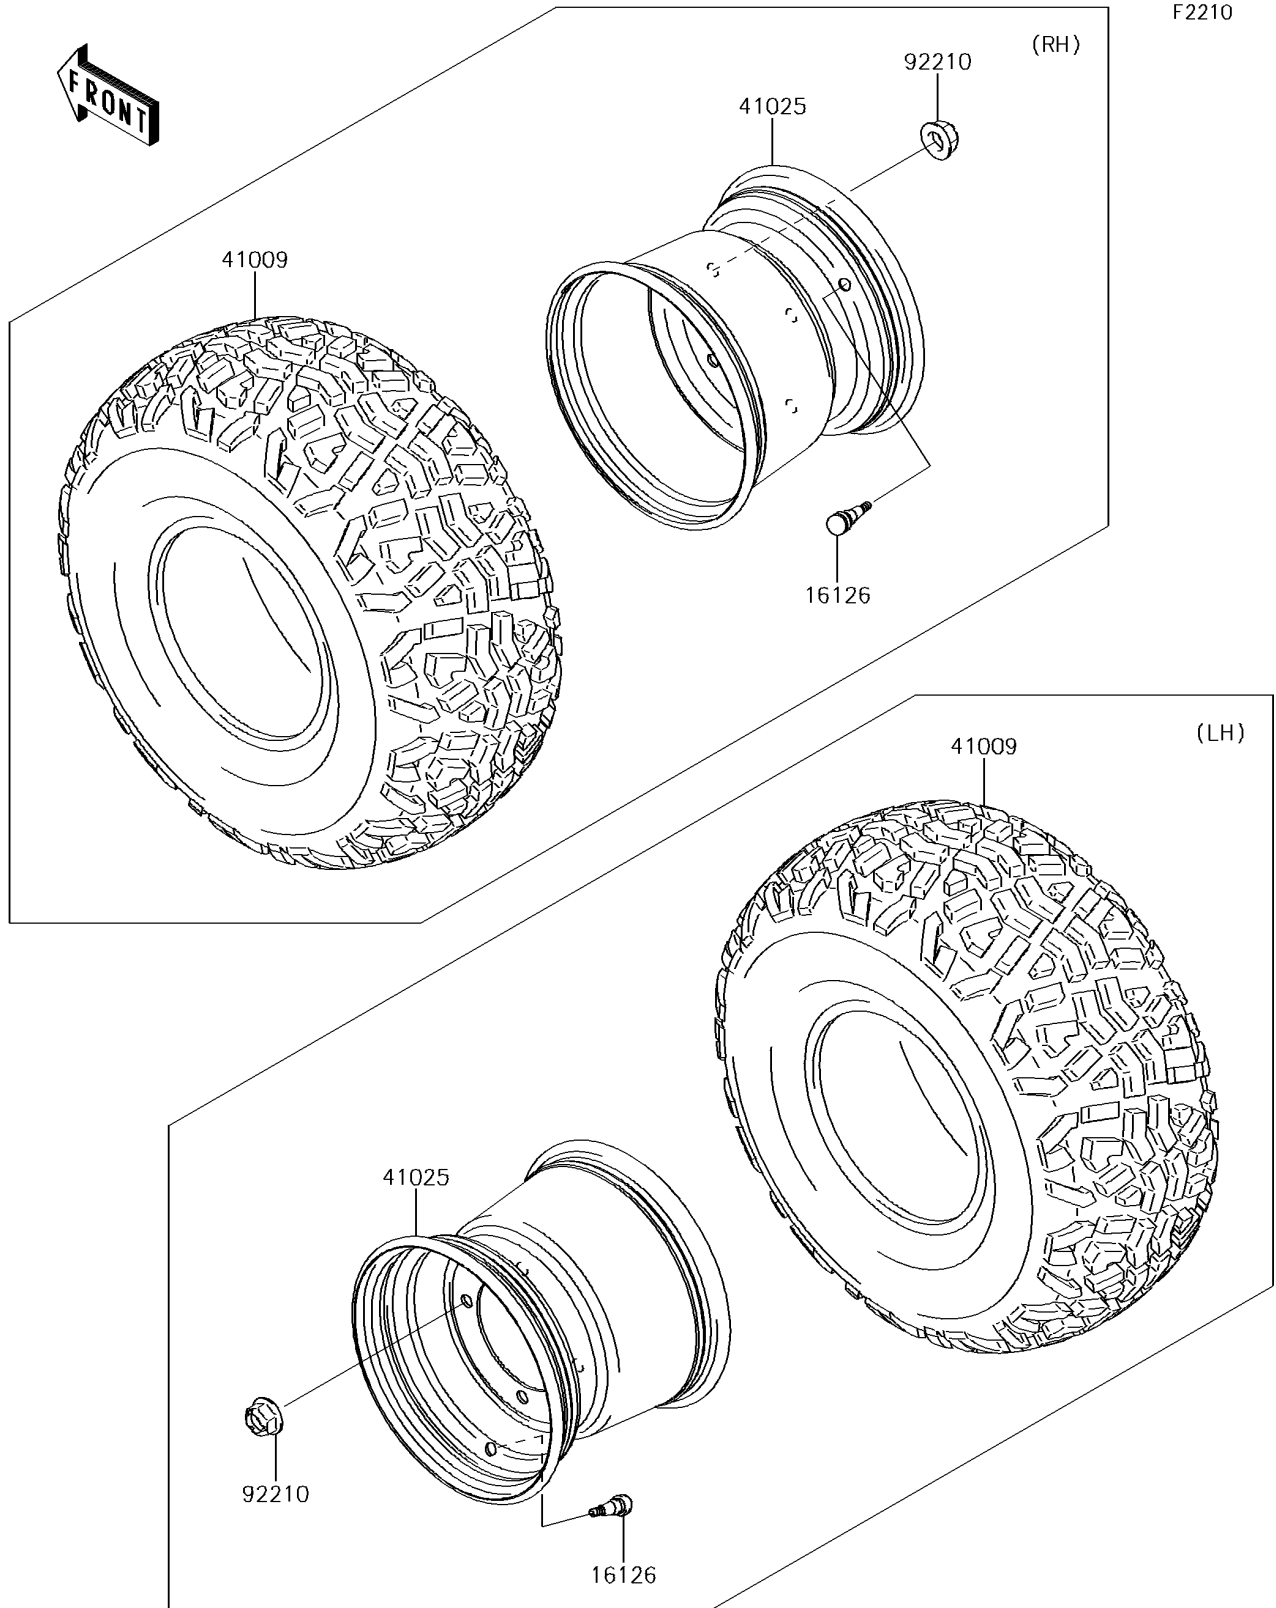

## 2014 MULE™ 4010 Trans4x4® CAMO PARTS DIAGRAM

Wheels/Tires

F2210

## 2014 MULE™ 4010 Trans4x4® CAMO PARTS LIST

Wheels/Tires

ITEM NAME	PART NUMBER	QUANTITY
VALVE (Ref # 16126)	16126-4001	1
TIRE,23X11.00-10 4PR (Ref # 41009)	41009-0294	1
RIM,10X8.5AT,F.S.BLACK (Ref # 41025)	41025-7504-397	1
NUT,12MM (Ref # 92210)	92210-0603	1