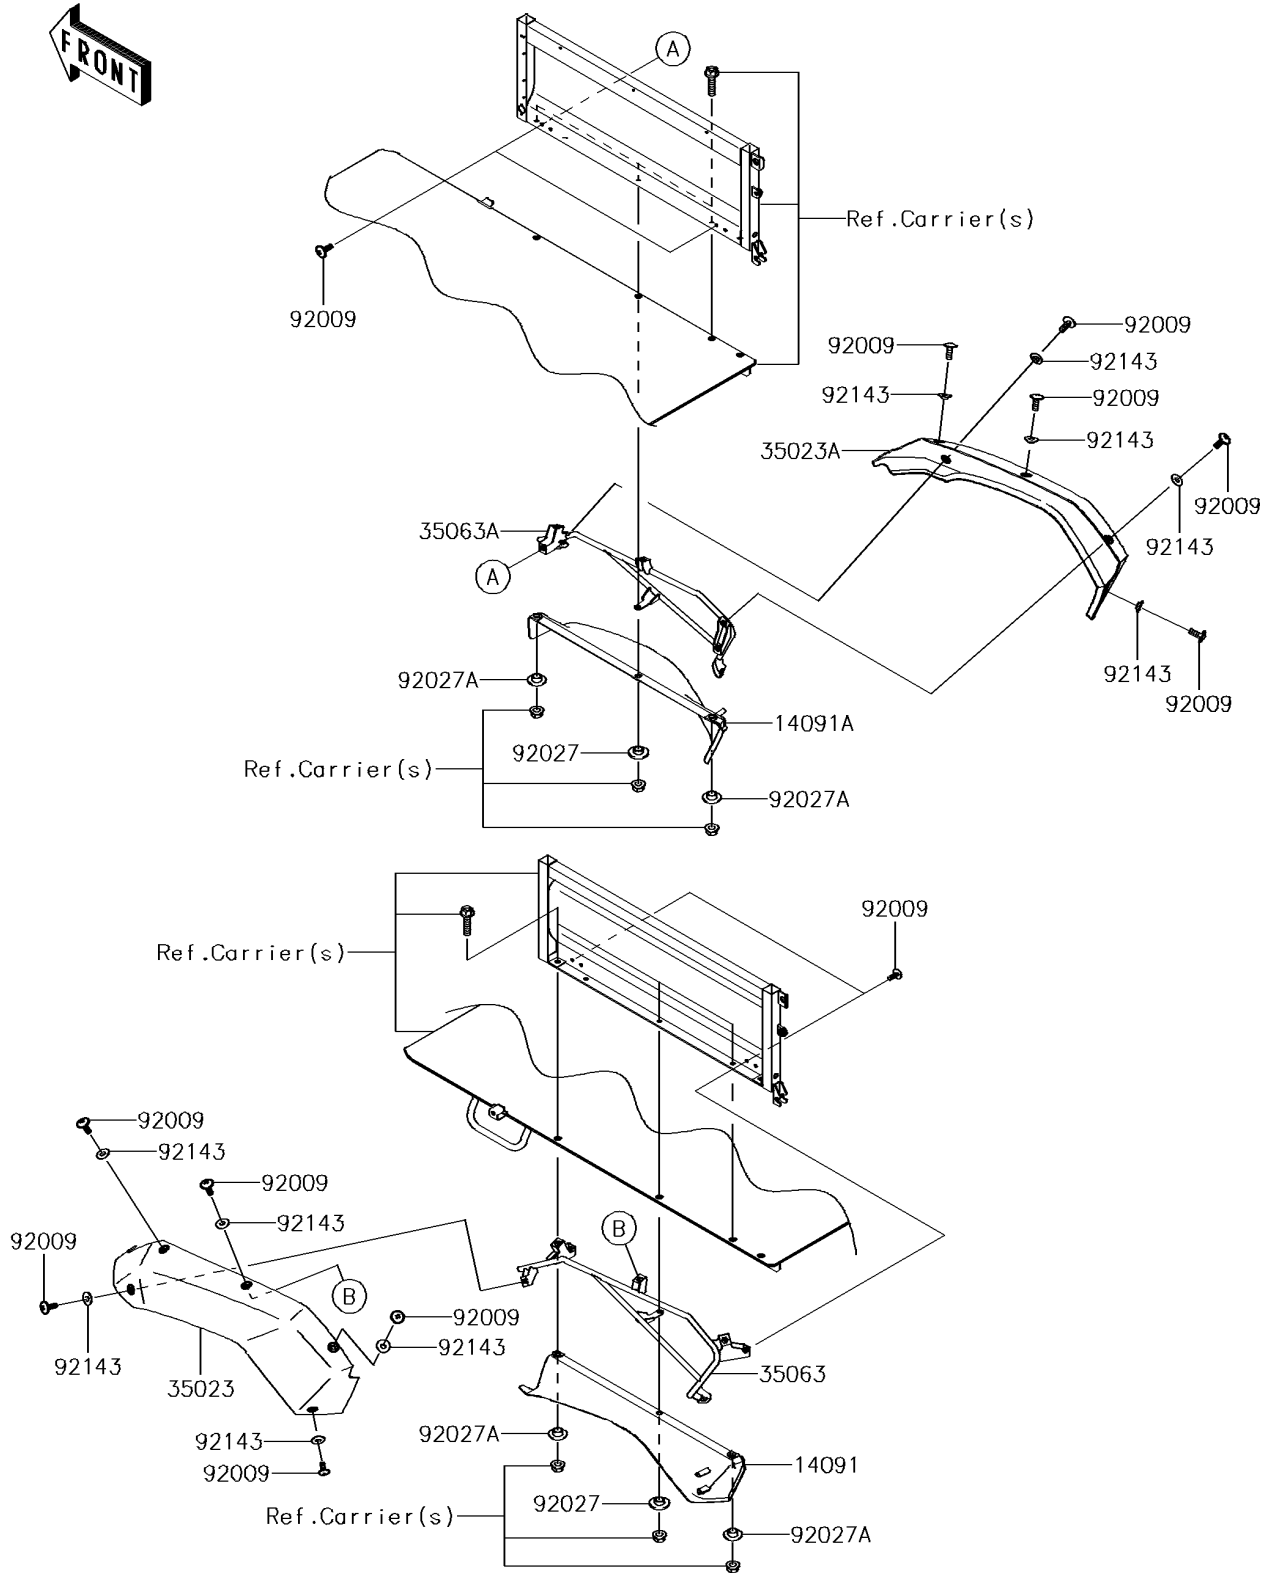

2014 MULE™ 4010 Trans4x4® CAMO PARTS DIAGRAM

Rear Fender(s)

F2172

2014 MULE™ 4010 Trans4x4® CAMO PARTS LIST

Rear Fender(s)

ITEM NAME	PART NUMBER	QUANTITY
COVER,FENDER,INSIDE,RR,LH (Ref # 14091)	14091-1634	1
COVER,FENDER,INSIDE,RR,RH (Ref # 14091A)	14091-1635	1
FENDER-REAR,LH,F.BLACK (Ref # 35023)	35023-0121-6Z	1
FENDER-REAR,RH,F.BLACK (Ref # 35023A)	35023-0122-6Z	1
STAY,RR,LH (Ref # 35063)	35063-0449	1
STAY,RR,RH (Ref # 35063A)	35063-0450	1
SCREW,6X16 (Ref # 92009)	92009-1621	1
COLLAR (Ref # 92027)	92027-1354	1
COLLAR (Ref # 92027A)	92027-1908	1
COLLAR (Ref # 92143)	92143-1087	1