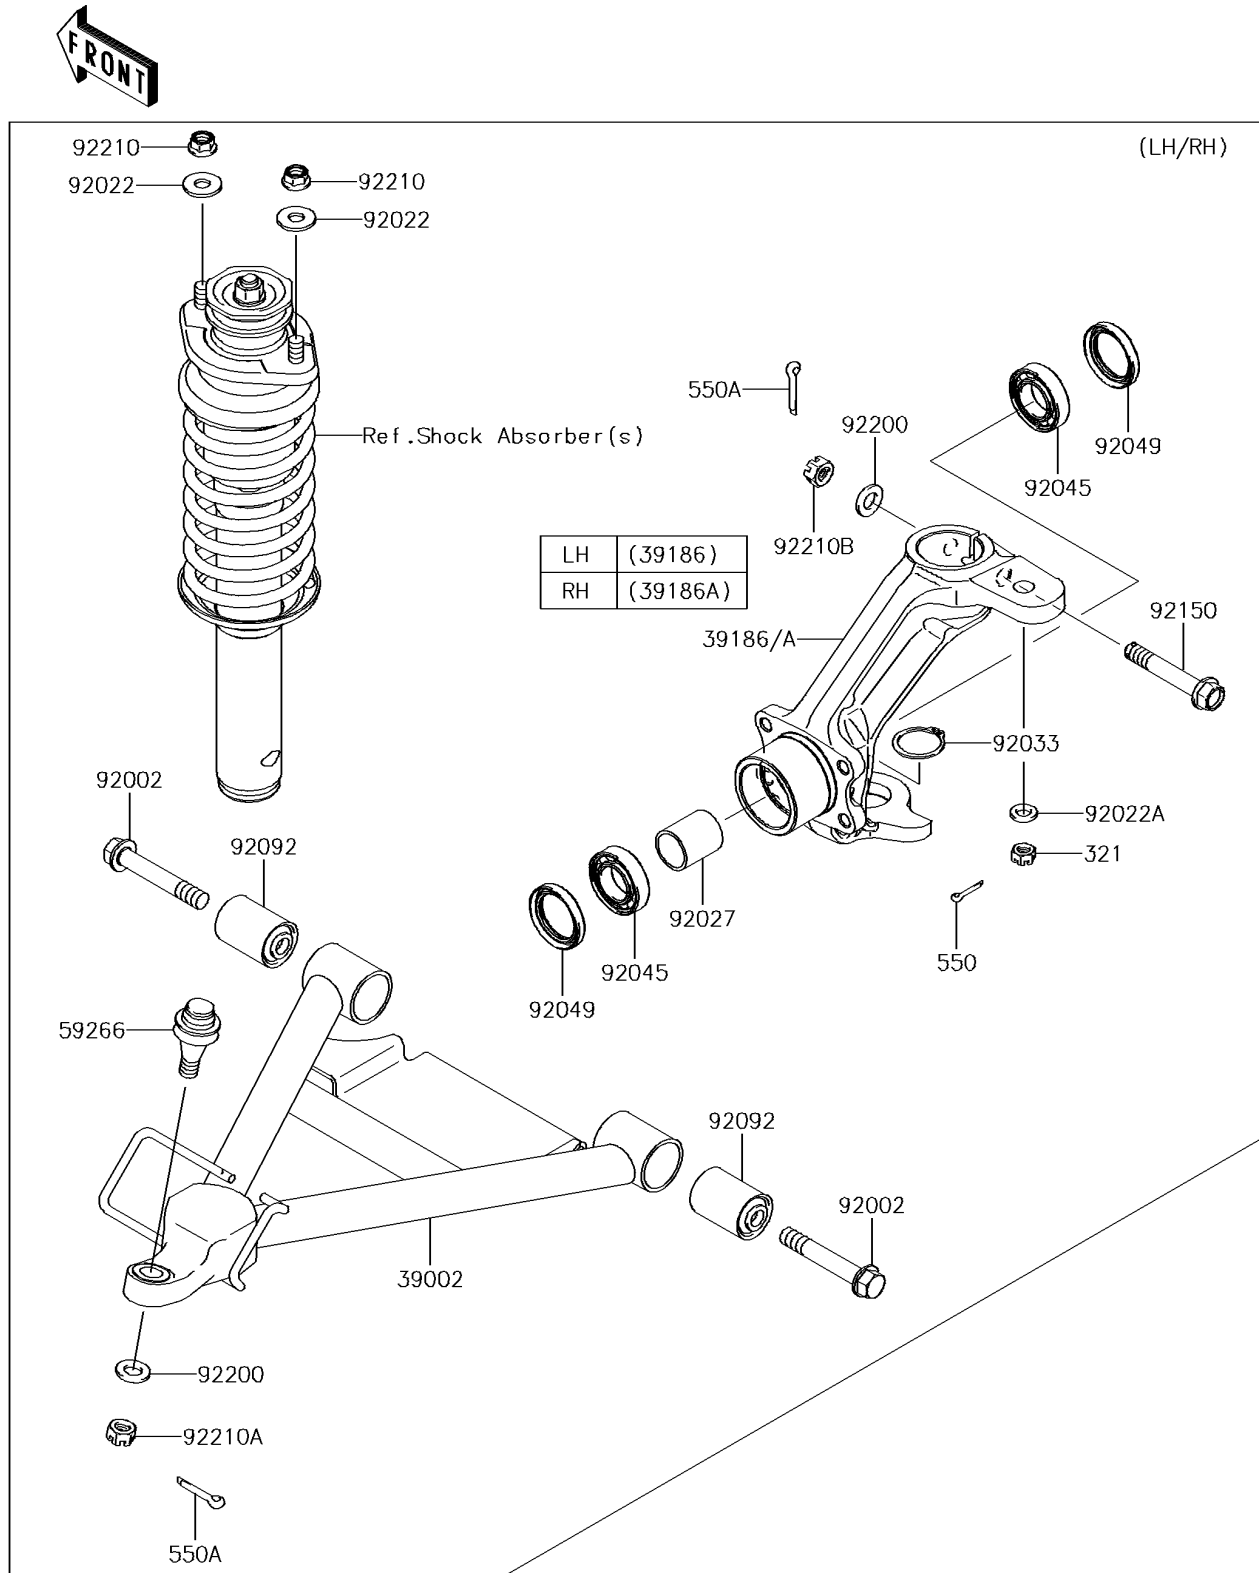

## 2014 MULE™ 4010 Trans4x4® CAMO PARTS DIAGRAM

Front Suspension

F2152

## 2014 MULE™ 4010 Trans4x4® CAMO PARTS LIST

Front Suspension

ITEM NAME	PART NUMBER	QUANTITY
NUT-CASTLE (Ref # 321)	321BA1000	1
ARM-COMP-SUSP (Ref # 39002)	39002-0001	1
KNUCKLE,FR,LH (Ref # 39186)	39186-0074	1
KNUCKLE,FR,RH (Ref # 39186A)	39186-0075	1
PIN-COTTER,2.0X22 (Ref # 550)	550AA2022	1
PIN-COTTER,3.0X25 (Ref # 550A)	550AA3025	1
JOINT-BALL (Ref # 59266)	59266-1080	1
BOLT,FLANGED,12X75 (Ref # 92002)	92002-1661	1
WASHER,10.5X26X2.3 (Ref # 92022)	92022-044	1
WASHER,10.5X18X2.5 (Ref # 92022A)	92022-1876	1
COLLAR,L=34.5 (Ref # 92027)	92027-1538	1
RING-SNAP,C-TYPE,32MM (Ref # 92033)	92033-1262	1
BEARING-BALL (Ref # 92045)	92045-3707	1
SEAL-OIL,SD35X47X7HS (Ref # 92049)	92049-1513	1
BUSHING-RUBBER (Ref # 92092)	92092-1065	1
BOLT,FLANGED,12X72 (Ref # 92150)	92150-1356	1
WASHER,12.3X23X2.3 (Ref # 92200)	92200-1004	1
NUT,LOCK,FLANGED,10MM (Ref # 92210)	92210-0276	1
NUT,CASTLE,12MM (Ref # 92210A)	92210-0395	1
NUT,12MM (Ref # 92210B)	92210-7501	1