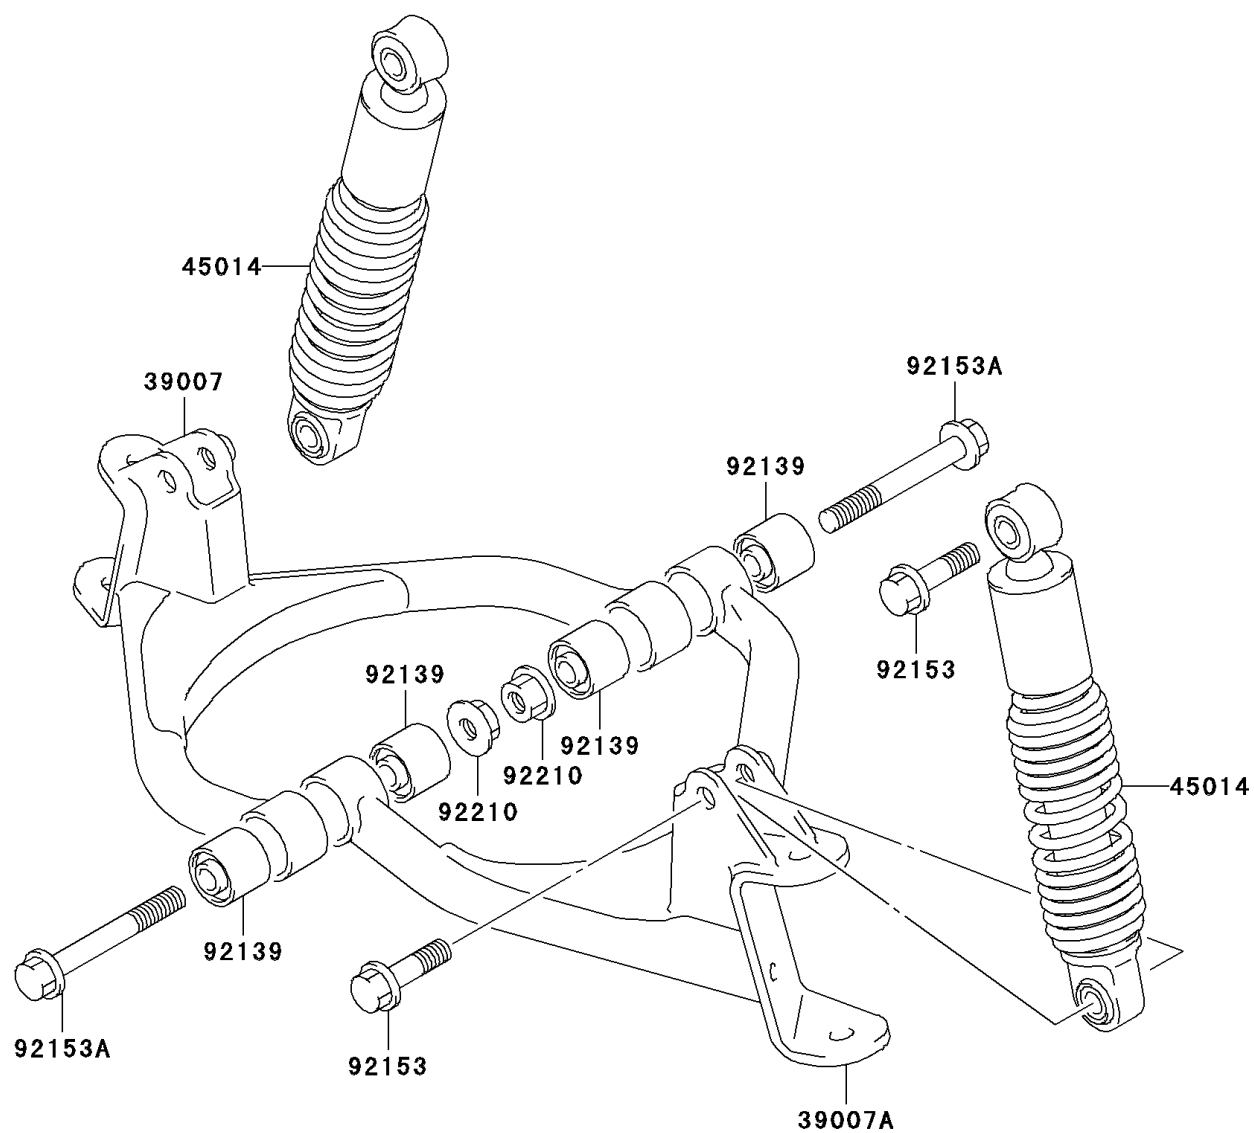

## 2003 KFX®50 PARTS DIAGRAM

Front Suspension

F2152

## 2003 KFX®50 PARTS LIST

Front Suspension

ITEM NAME	PART NUMBER	QUANTITY
ARM-SUSP,RH,BLACK (Ref # 39007)	39007-S003-503	1
ARM-SUSP,LH,BLACK (Ref # 39007A)	39007-S004-503	1
SHOCKABSORBER,FR,L.GREEN (Ref # 45014)	45014-S030-535	1
BUSHING,SUSPENSION ARM (Ref # 92139)	92139-S014	1
BOLT,10X37 (Ref # 92153)	92153-S033	1
BOLT,SUSPENSION ARM (Ref # 92153A)	92153-S201	1
NUT,SUSPENSION ARM (Ref # 92210)	92210-S074	1