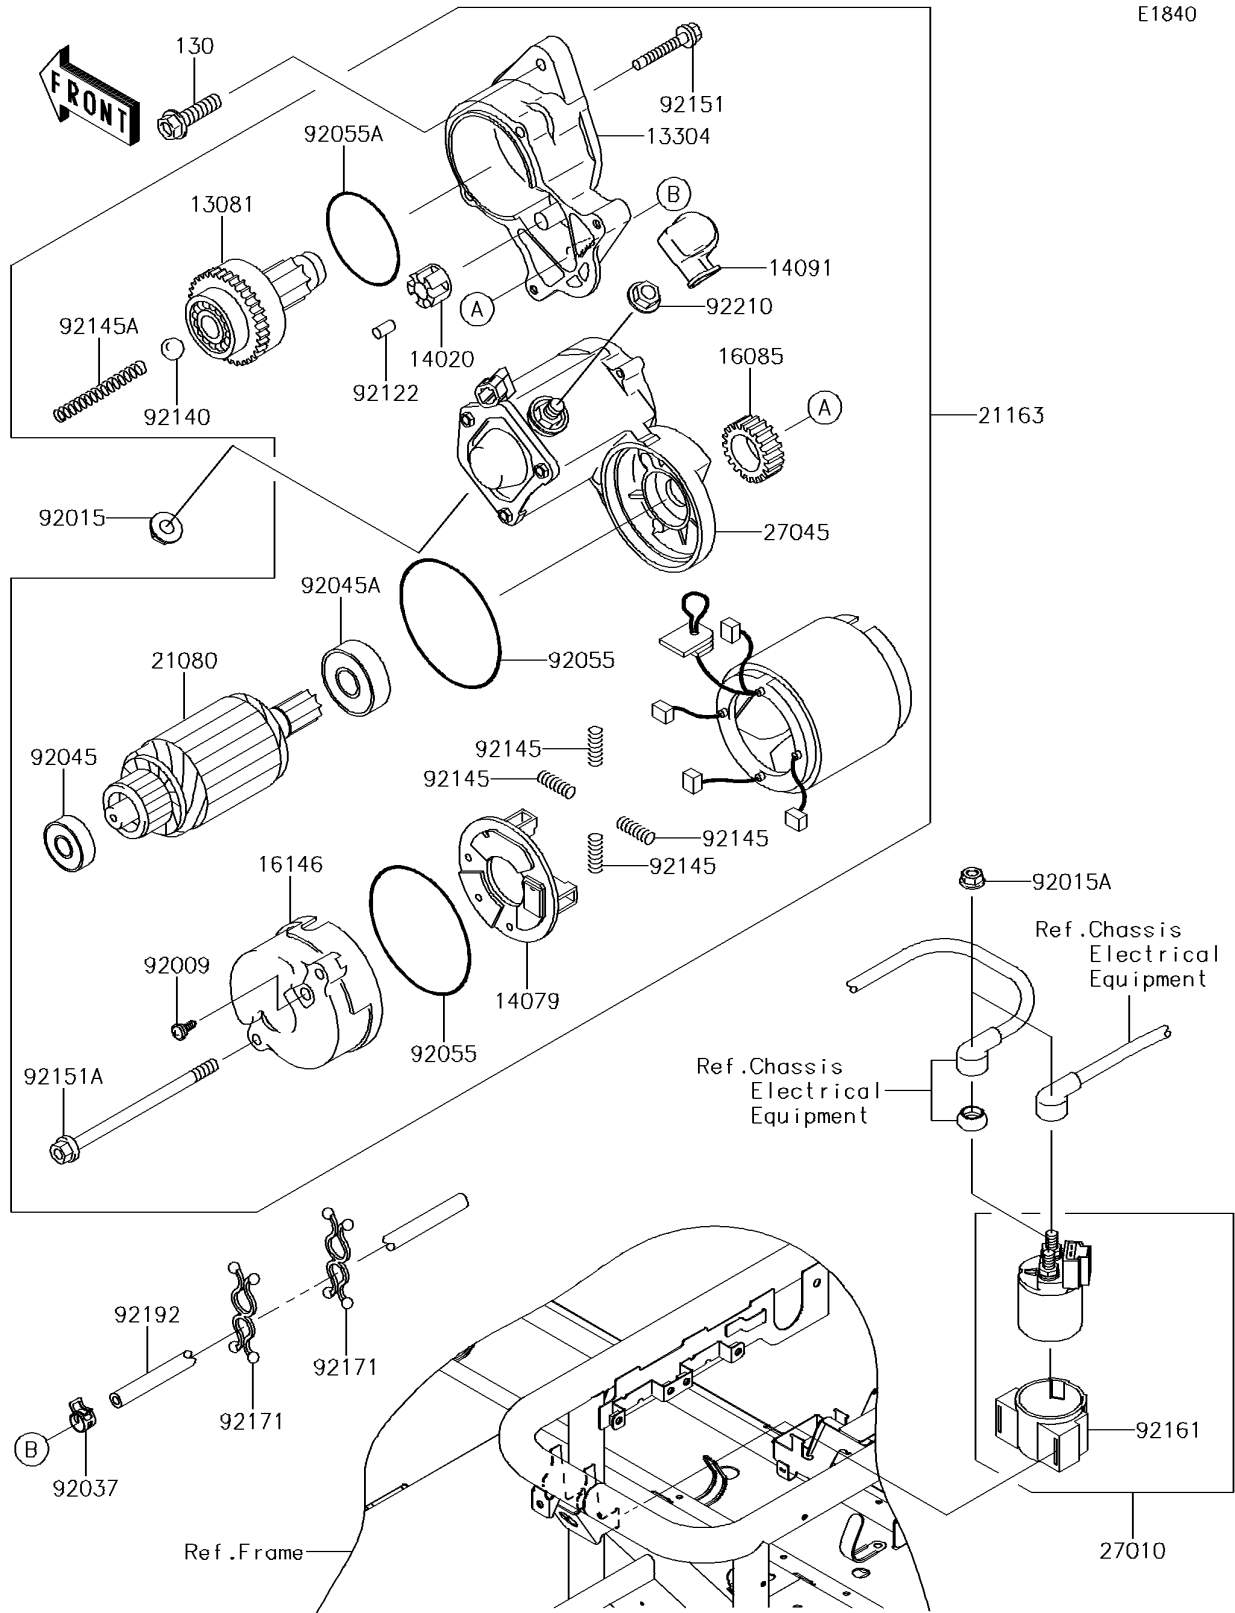

2014 MULE™ 4010 Trans4x4® CAMO PARTS DIAGRAM

Starter Motor

E1840

2014 MULE™ 4010 Trans4x4® CAMO PARTS LIST

Starter Motor

ITEM NAME	PART NUMBER	QUANTITY
BOLT-FLANGED,8X30 (Ref # 130)	130CA0830	1
CLUTCH-ASSY (Ref # 13081)	13081-2231	1
HOUSING-ASSY (Ref # 13304)	13304-2253	1
RETAINER (Ref # 14020)	14020-2112	1
HOLDER-ASSY (Ref # 14079)	14079-2064	1
COVER (Ref # 14091)	14091-2080	1
GEAR (Ref # 16085)	16085-2055	1
COVER-ASSY (Ref # 16146)	16146-2243	1
ARMATURE (Ref # 21080)	21080-2070	1
STARTER-ELECTRIC (Ref # 21163)	21163-2134	1
SWITCH,MAGNETIC (Ref # 27010)	27010-0766	1
SWITCH-ASSY (Ref # 27045)	27045-2020	1
SCREW (Ref # 92009)	92009-2455	1
NUT,8MM (Ref # 92015)	92015-1143	1
NUT,FLANGED,6MM (Ref # 92015A)	92015-1367	1
CLAMP (Ref # 92037)	92037-2113	1
BEARING-BALL,60102RKMDSH2C3 (Ref # 92045)	92045-2257	1
BEARING-BALL (Ref # 92045A)	92045-2258	1
RING-O (Ref # 92055)	92055-2199	1
RING-O (Ref # 92055A)	92055-2200	1
ROLLER (Ref # 92122)	92122-2057	1
BALL (Ref # 92140)	92140-2061	1
SPRING (Ref # 92145)	92145-2096	1
SPRING (Ref # 92145A)	92145-2097	1
BOLT (Ref # 92151)	92151-2167	1
BOLT (Ref # 92151A)	92151-2168	1
DAMPER,MAGNETIC SWITCH (Ref # 92161)	92161-1722	1
CLAMP (Ref # 92171)	92171-0476	1
TUBE,4.7X9.5X1000 (Ref # 92192)	92192-0937	1

2014 MULE™ 4010 Trans4x4® CAMO PARTS LIST

Starter Motor

ITEM NAME	PART NUMBER	QUANTITY
NUT (Ref # 92210)	92210-2084	1