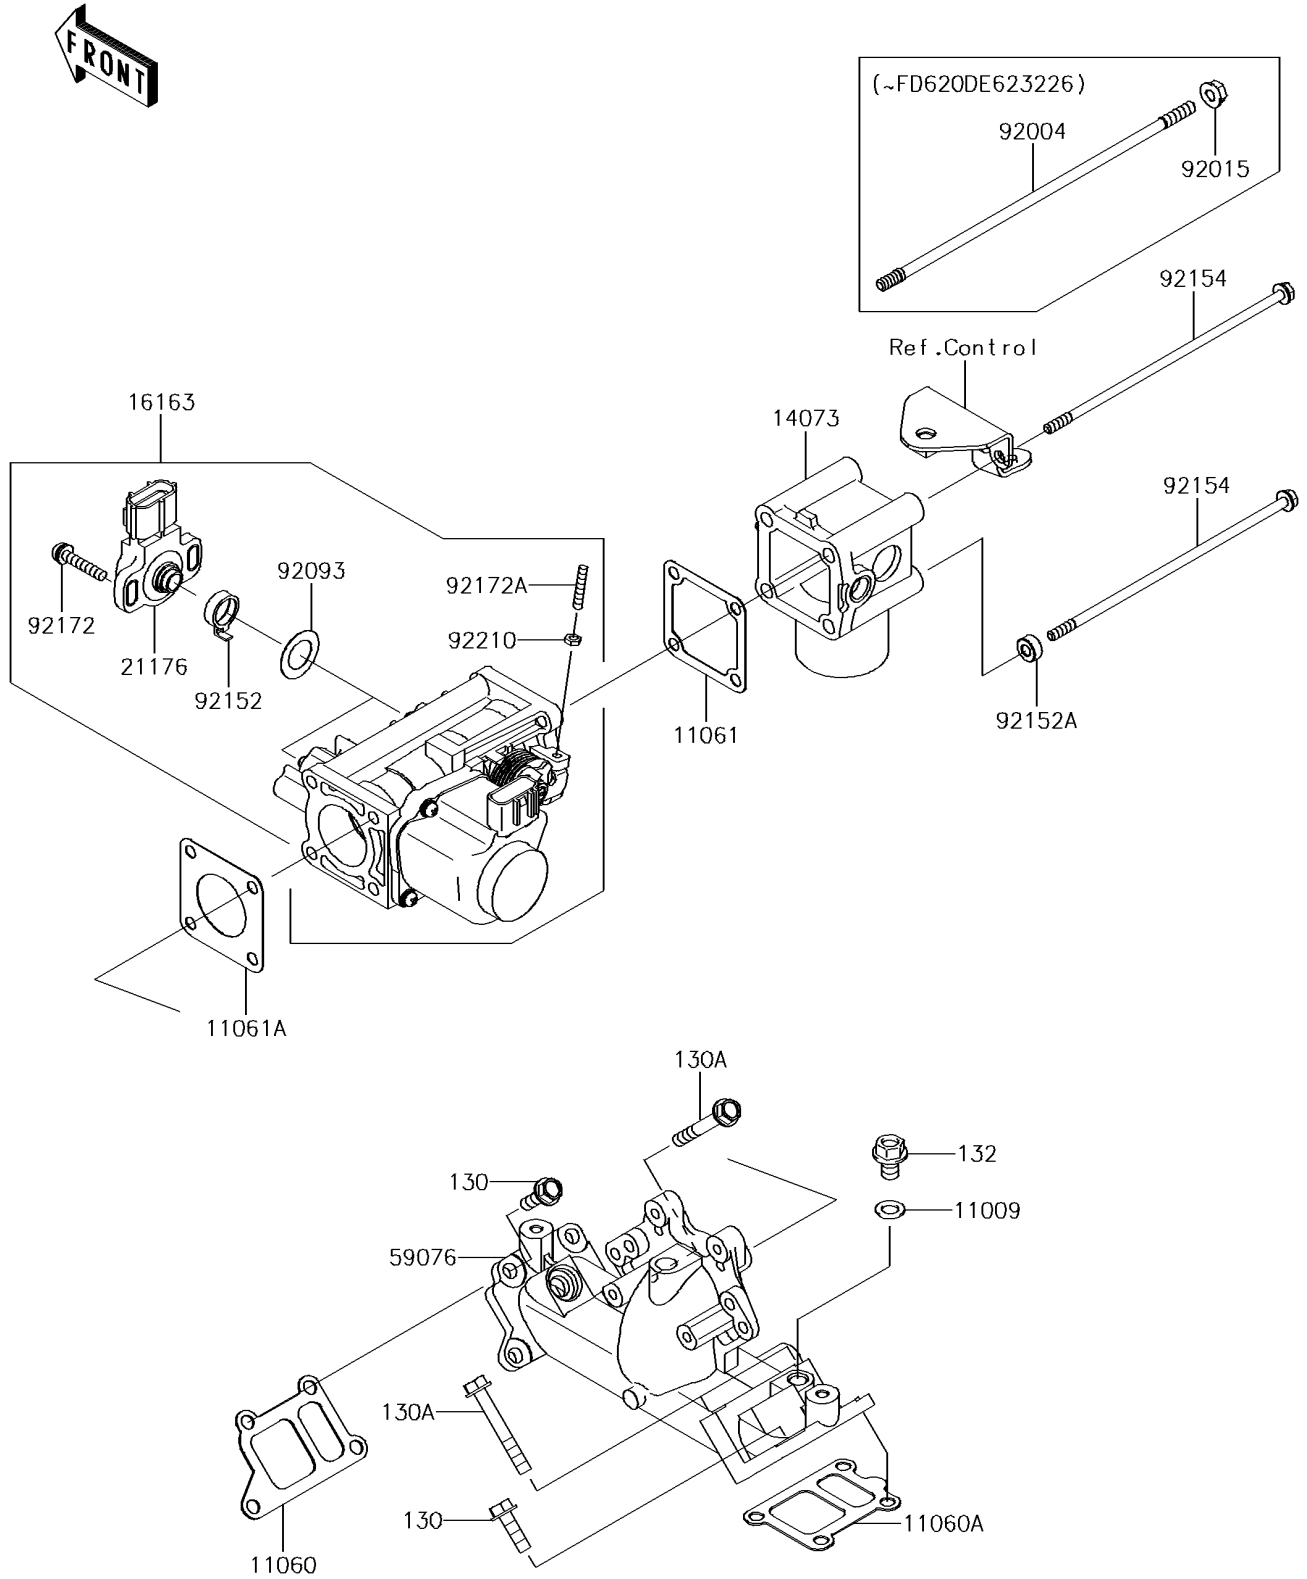

## 2014 MULE™ 4010 Trans4x4® CAMO PARTS DIAGRAM

Throttle

E1510

## 2014 MULE™ 4010 Trans4x4® CAMO PARTS LIST

Throttle

ITEM NAME	PART NUMBER	QUANTITY
GASKET,8.2X14X1.0 (Ref # 11009)	11009-1344	1
GASKET,INTAKE MANIFOLD (Ref # 11060)	11060-2087	1
GASKET,INTAKE MANIFOLD (Ref # 11060A)	11060-2088	1
GASKET (Ref # 11061)	11061-0861	1
GASKET (Ref # 11061A)	11061-2179	1
BOLT-FLANGED,6X20 (Ref # 130)	130BA0620	1
BOLT-FLANGED,6X45 (Ref # 130A)	130CA0645	1
BOLT-FLANGED-SMALL,8X12 (Ref # 132)	132BB0812	1
DUCT (Ref # 14073)	14073-0780	1
THROTTLE-ASSY (Ref # 16163)	16163-0793	1
SENSOR (Ref # 21176)	21176-2112	1
MANIFOLD-INTAKE (Ref # 59076)	59076-0718	1
STUD,6X200 (Ref # 92004)	92004-2161	1
NUT,FLANGED,6MM (Ref # 92015)	92015-1367	1
SEAL (Ref # 92093)	92093-2133	1
COLLAR (Ref # 92152)	92152-2093	1
SCREW (Ref # 92172)	92172-0254	1
SCREW (Ref # 92172A)	92172-2106	1
NUT (Ref # 92210)	92210-2120	1