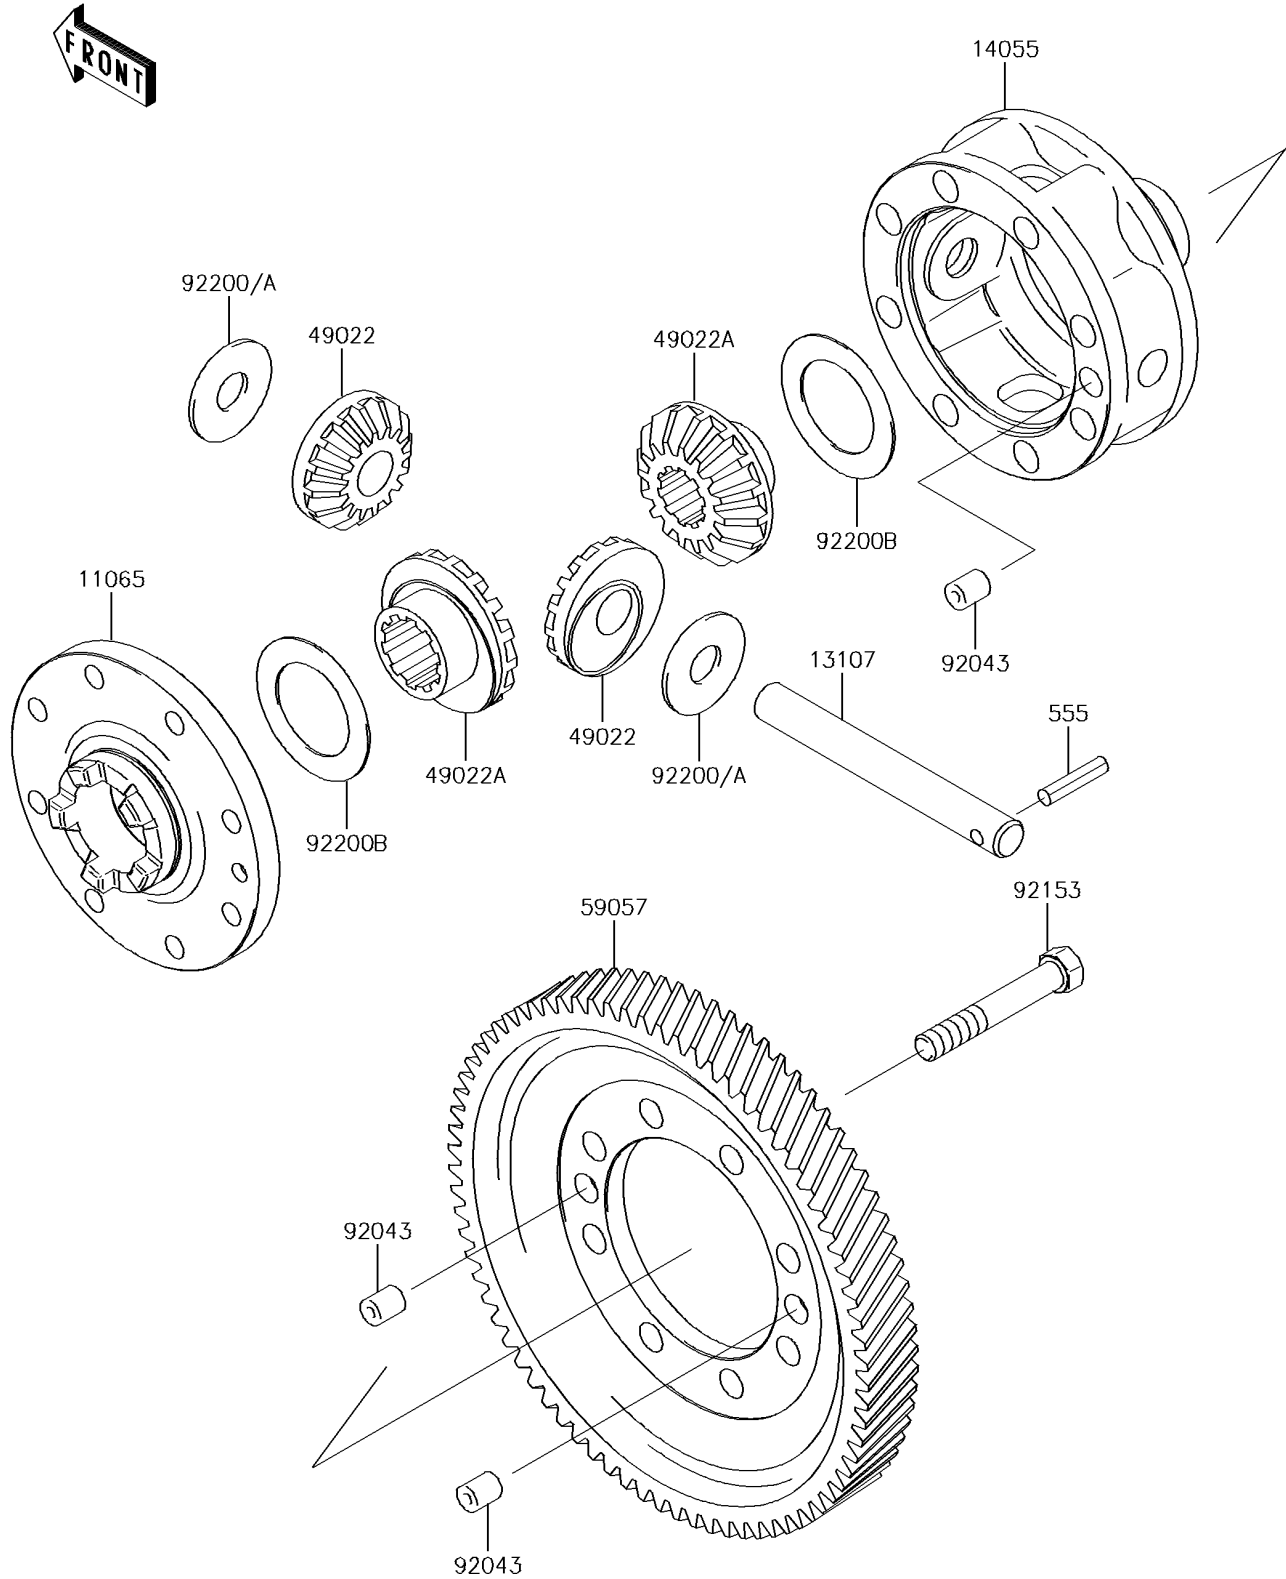

2014 MULE™ 4010 Trans4x4® CAMO PARTS DIAGRAM

Differential

E1451

2014 MULE™ 4010 Trans4x4® CAMO PARTS LIST

Differential

ITEM NAME	PART NUMBER	QUANTITY
CAP,GEAR CASE (Ref # 11065)	11065-0033	1
SHAFT (Ref # 13107)	13107-0009	1
CASE-GEAR,DIFFERENTIAL (Ref # 14055)	14055-0003	1
GEAR-BEVEL,10T (Ref # 49022)	49022-1105	1
GEAR-BEVEL,16T (Ref # 49022A)	49022-1117	1
PIN-SPRING (Ref # 555)	555A0525	1
GEAR-HELICAL,DIFFERENTIAL (Ref # 59057)	59057-0002	1
PIN,10X12 (Ref # 92043)	92043-0029	1
BOLT,10X63 (Ref # 92153)	92153-0331	1
WASHER,14.5X38X1.2 (Ref # 92200)	92200-0021	1
WASHER,14.5X38X1.0 (Ref # 92200A)	92200-1044	1
WASHER,35.5X54X1.0 (Ref # 92200B)	92200-1045	1