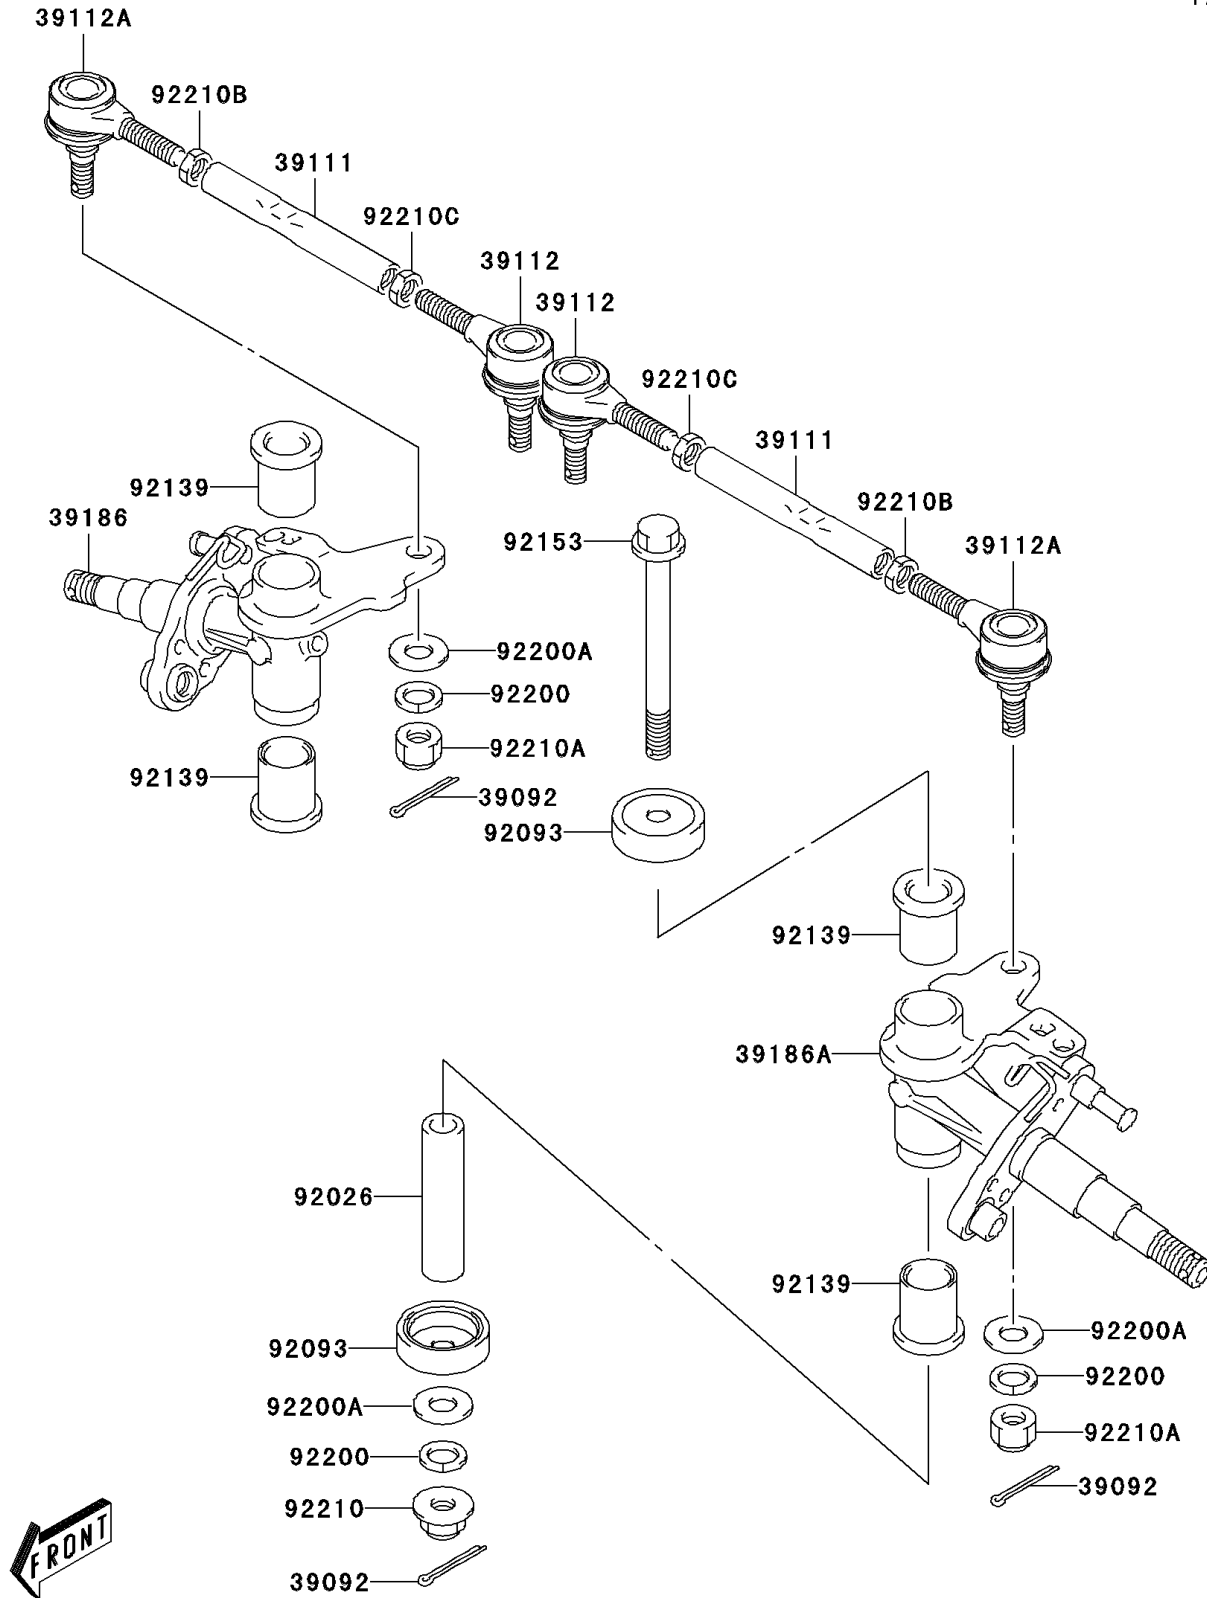

2003 KFX®50 PARTS DIAGRAM

Knuckle Arm

F2145

2003 KFX®50 PARTS LIST

Knuckle Arm

ITEM NAME	PART NUMBER	QUANTITY
PIN-HAIR,COTTER (Ref # 39092)	39092-S005	1
ROD-TIE,STEERING (Ref # 39111)	39111-S002	1
RODEND-TIE,RH (Ref # 39112)	39112-S001	1
RODEND-TIE,LH (Ref # 39112A)	39112-S002	1
KNUCKLE,RH (Ref # 39186)	39186-S001	1
KNUCKLE,LH (Ref # 39186A)	39186-S002	1
SPACER (Ref # 92026)	92026-S060	1
SEAL,KNUCKLE ARM DUST (Ref # 92093)	92093-S017	1
BUSHING (Ref # 92139)	92139-S013	1
BOLT,KNUCKLE ARM (Ref # 92153)	92153-S202	1
WASHER,STEERING SHAFT,LWR (Ref # 92200)	92200-S096	1
WASHER,ROD-END (Ref # 92200A)	92200-S097	1
NUT (Ref # 92210)	92210-S036	1
NUT,STEERING SHAFT (Ref # 92210A)	92210-S071	1
NUT,TIE-ROD (Ref # 92210B)	92210-S072	1
NUT,TIE-ROD (Ref # 92210C)	92210-S073	1