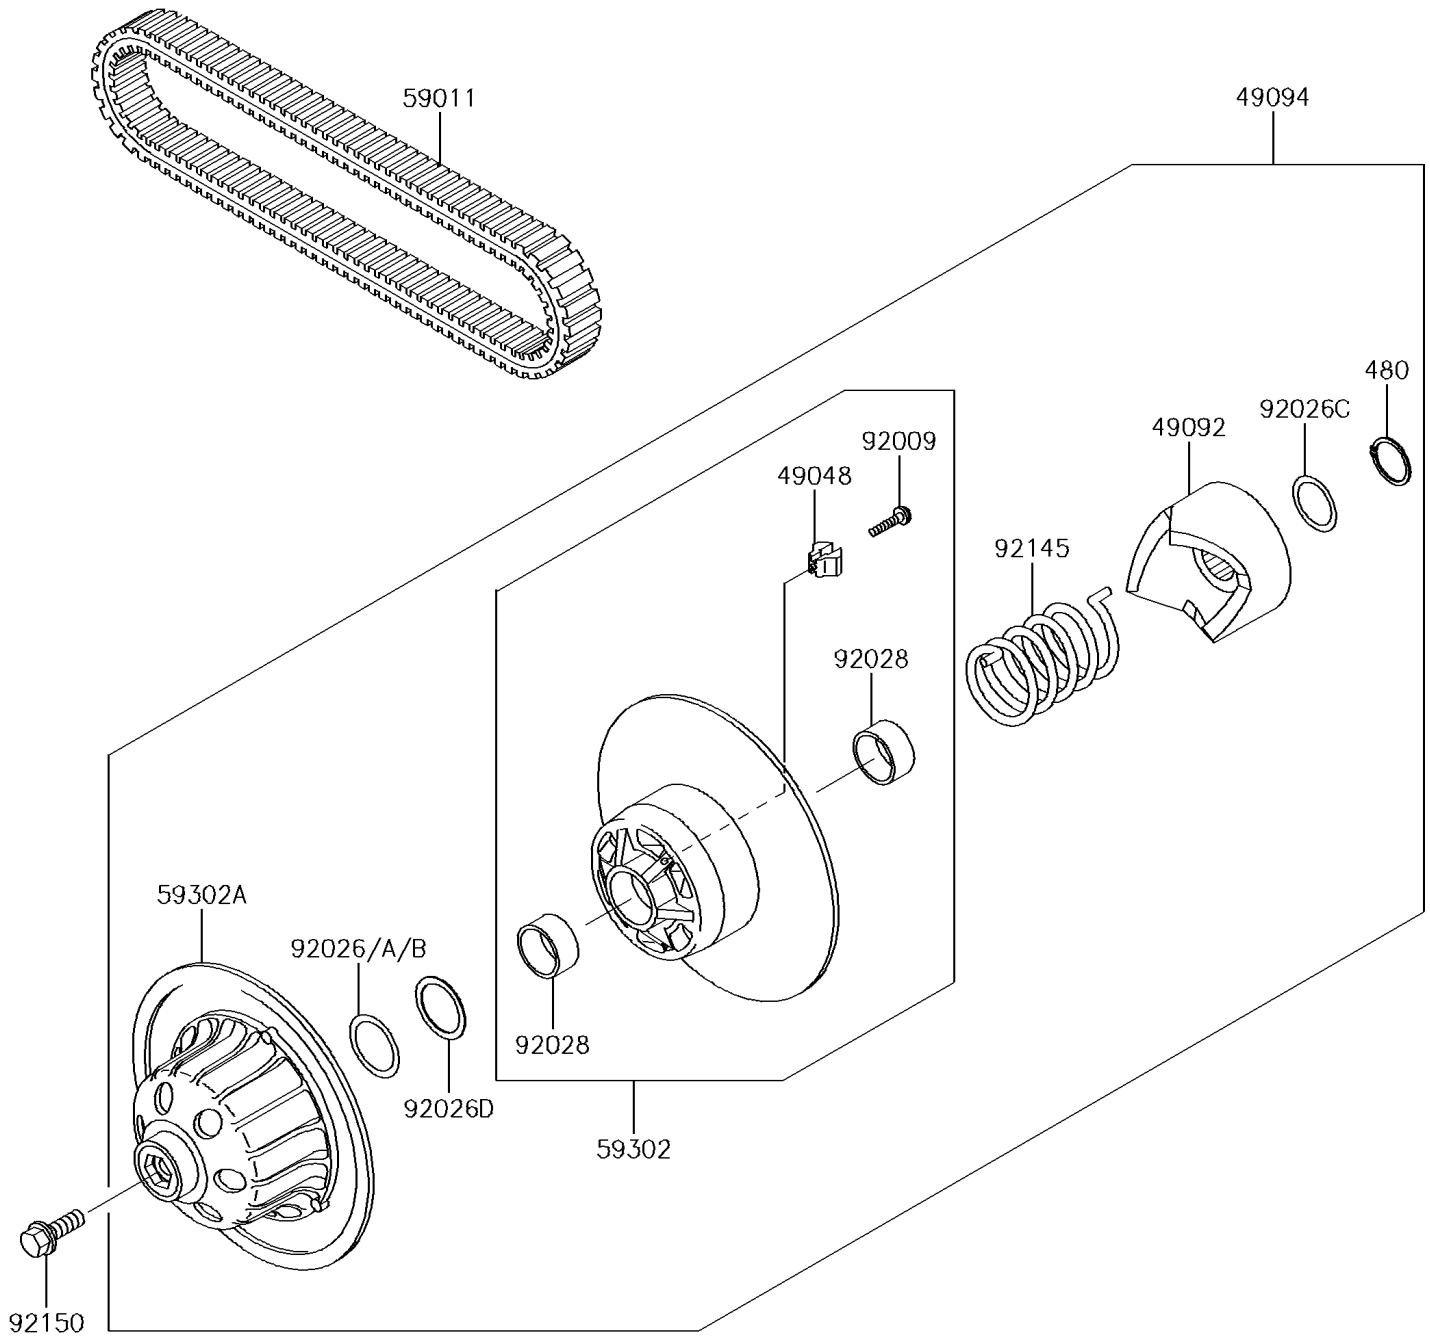

2014 MULE™ 4010 Trans4x4® CAMO PARTS DIAGRAM

Driven Converter/Drive Belt

E1392

2014 MULE™ 4010 Trans4x4® CAMO PARTS LIST

Driven Converter/Drive Belt

ITEM NAME	PART NUMBER	QUANTITY
CIRCLIP-TYPE-C,34MM (Ref # 480)	480J3400	1
SHOE (Ref # 49048)	49048-1060	1
RAMP (Ref # 49092)	49092-1068	1
CONVERTER-ASSY-DRIVEN (Ref # 49094)	49094-0045	1
BELT,CONVERTER (Ref # 59011)	59011-1077	1
SHEAVE-COMP,MOVABLE (Ref # 59302)	59302-0031	1
SHEAVE-COMP (Ref # 59302A)	59302-0032	1
SCREW,SHOE (Ref # 92009)	92009-1849	1
SPACER,39X50X0.50 (Ref # 92026)	92026-1507	1
SPACER,39X50X0.60 (Ref # 92026A)	92026-1508	1
SPACER,39X50X0.80 (Ref # 92026B)	92026-1510	1
SPACER,34X44X0.80 (Ref # 92026C)	92026-1521	1
SPACER,39X49.5X1.0 (Ref # 92026D)	92026-1603	1
BUSHING (Ref # 92028)	92028-1864	1
SPRING (Ref # 92145)	92145-1404	1
BOLT,12X35 (Ref # 92150)	92150-1009	1