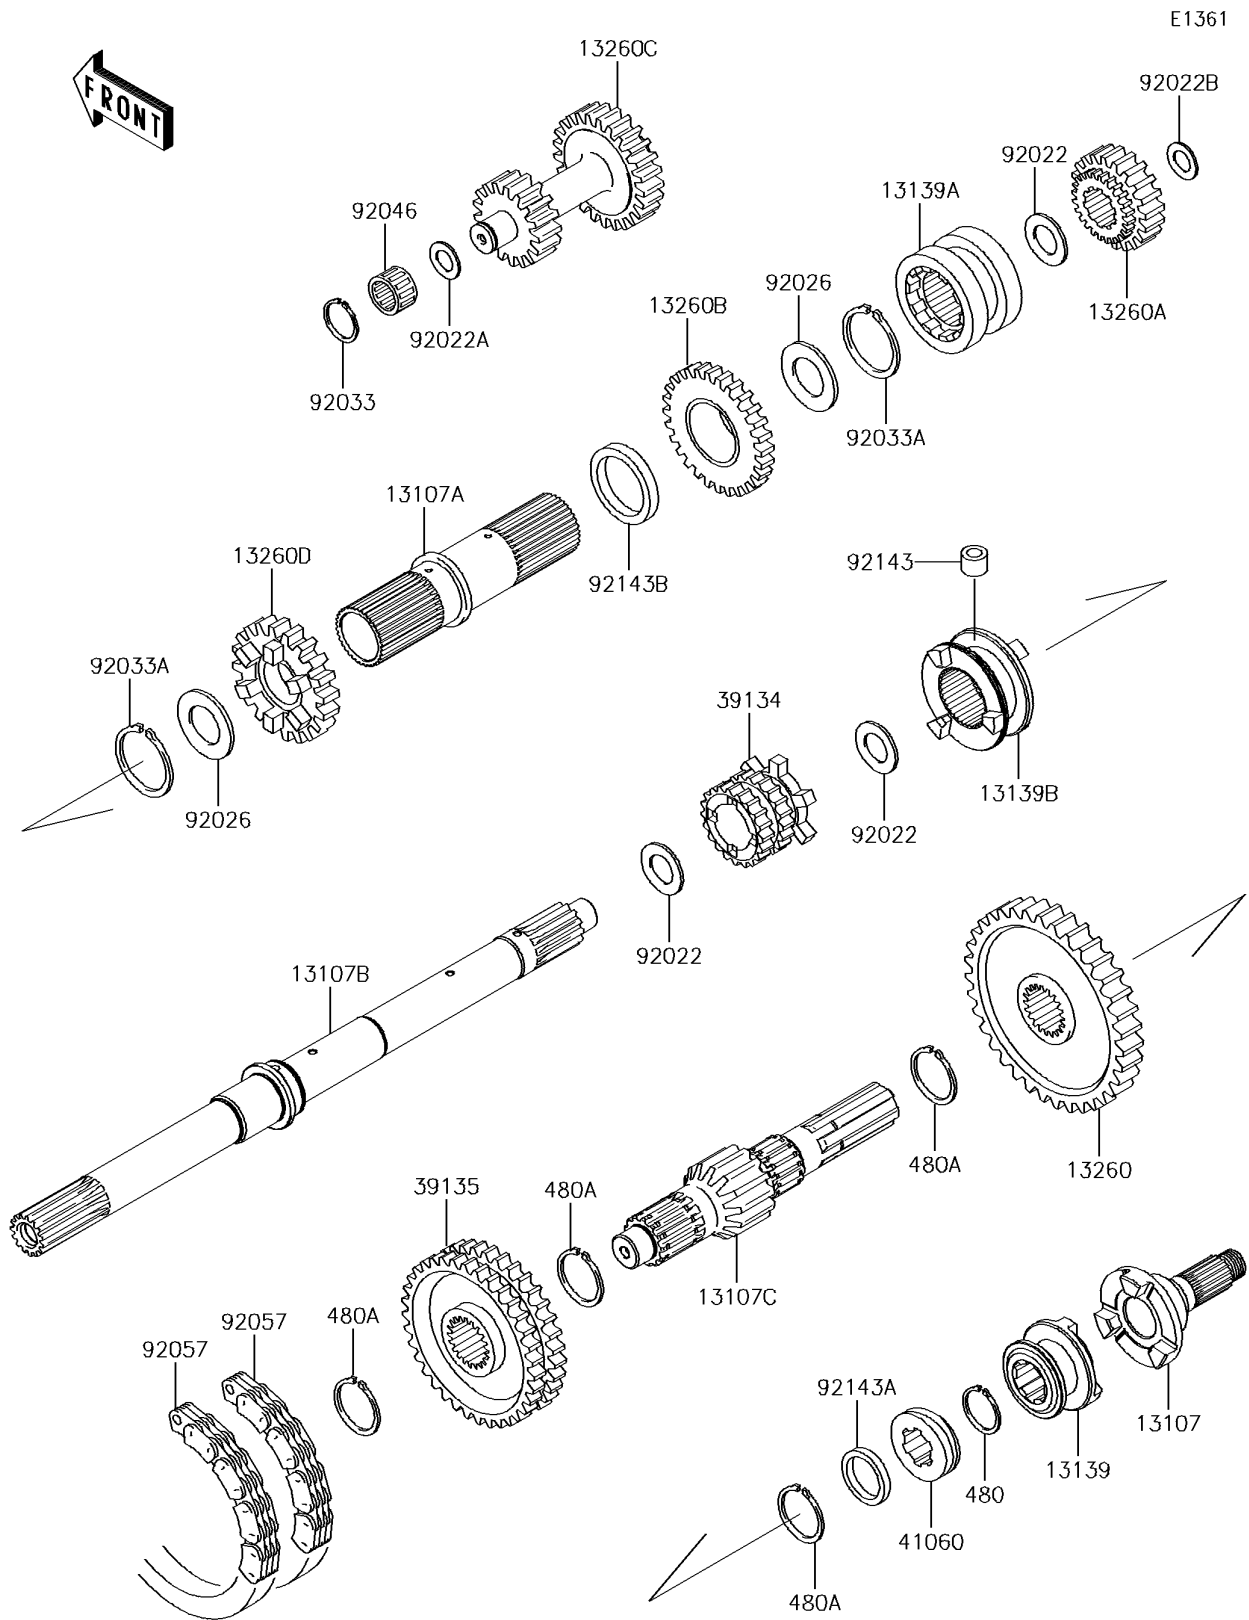

2014 MULE™ 4010 Trans4x4® CAMO PARTS DIAGRAM

Transmission

2014 MULE™ 4010 Trans4x4® CAMO PARTS LIST

Transmission

ITEM NAME	PART NUMBER	QUANTITY
SHAFT,2WD/4WD (Ref # 13107)	13107-0106	1
SHAFT,INPUT OUTER (Ref # 13107A)	13107-1309	1
SHAFT,INPUT (Ref # 13107B)	13107-1470	1
SHAFT,OUTPUT,14T (Ref # 13107C)	13107-1517	1
SHIFTER,2WD/4WD (Ref # 13139)	13139-0010	1
SHIFTER,SPEED,HI/LOW (Ref # 13139A)	13139-1069	1
SHIFTER,FR/RR (Ref # 13139B)	13139-1072	1
GEAR,OUTPUT REVERSE,51T (Ref # 13260)	13260-1288	1
GEAR,INPUT REDUCTION,20T (Ref # 13260A)	13260-1289	1
GEAR,INPUT REDUCTION,28T (Ref # 13260B)	13260-1290	1
GEAR,REDUCTION,17T&25T (Ref # 13260C)	13260-1291	1
GEAR,INPUT 28T (Ref # 13260D)	13260-1462	1
SPROCKET-DRIVE,20T (Ref # 39134)	39134-1055	1
SPROCKET-DRIVEN,41T (Ref # 39135)	39135-1055	1
GEAR-METER SCREW (Ref # 41060)	41060-1147	1
CIRCLIP-TYPE-C,25MM (Ref # 480)	480J2500	1
CIRCLIP-TYPE-C,30MM (Ref # 480A)	480J3000	1
WASHER,25.3X33X1 (Ref # 92022)	92022-1109	1
WASHER,17.3X28X1 (Ref # 92022A)	92022-255	1
WASHER,17.3X30X1.4 (Ref # 92022B)	92022-270	1
SPACER,35.3X44X0.5 (Ref # 92026)	92026-1375	1
RING-SNAP (Ref # 92033)	92033-032	1
RING-SNAP (Ref # 92033A)	92033-1269	1
BEARING-NEEDLE,K17X23X13.8 (Ref # 92046)	92046-1184	1
CHAIN,REVERSE,81RH2520,54L (Ref # 92057)	92057-1364	1
COLLAR,8X14X10.5 (Ref # 92143)	92143-1497	1
COLLAR,25X32X4.5 (Ref # 92143A)	92143-1597	1
COLLAR (Ref # 92143B)	92143-1599	1