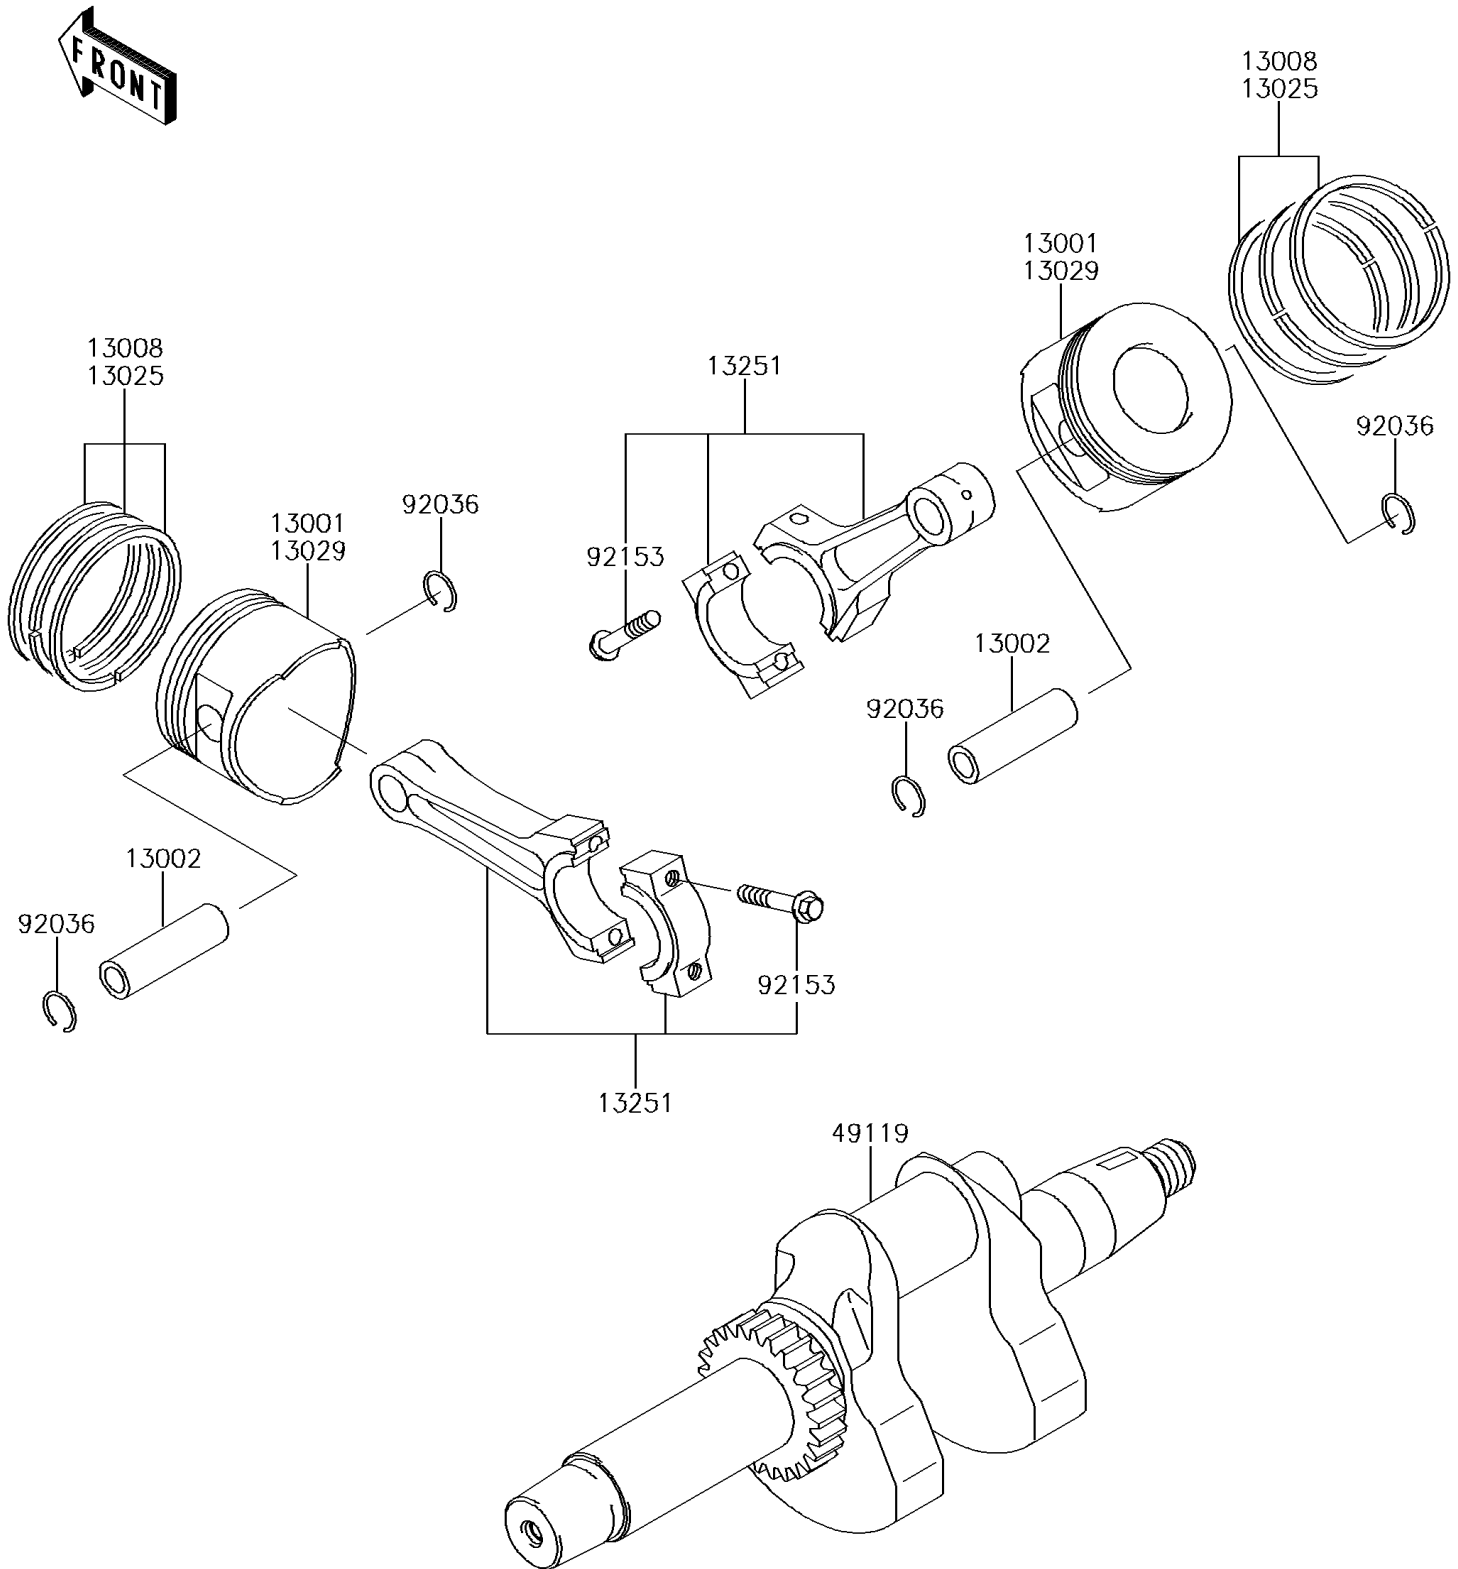

2014 MULE™ 4010 Trans4x4® CAMO PARTS DIAGRAM

Crankshaft/Piston(s)

E1320

2014 MULE™ 4010 Trans4x4® CAMO PARTS LIST

Crankshaft/Piston(s)

ITEM NAME	PART NUMBER	QUANTITY
PISTON-ENGINE,STD (Ref # 13001)	13001-2210	1
PIN-PISTON (Ref # 13002)	13002-1013	1
RING-SET-PISTON,STD (Ref # 13008)	13008-6025	1
RING-SET-PISTON L,0.50 (Ref # 13025)	13025-6008	1
PISTON-ENGINE L,0.50 (Ref # 13029)	13029-0033	1
ROD-ASSY-CONNECTING (Ref # 13251)	13251-0034	1
CRANKSHAFT-ASSY (Ref # 49119)	49119-0015	1
RING-SNAP,PISTON PIN (Ref # 92036)	92036-021	1
BOLT,7X35.2 (Ref # 92153)	92153-2054	1