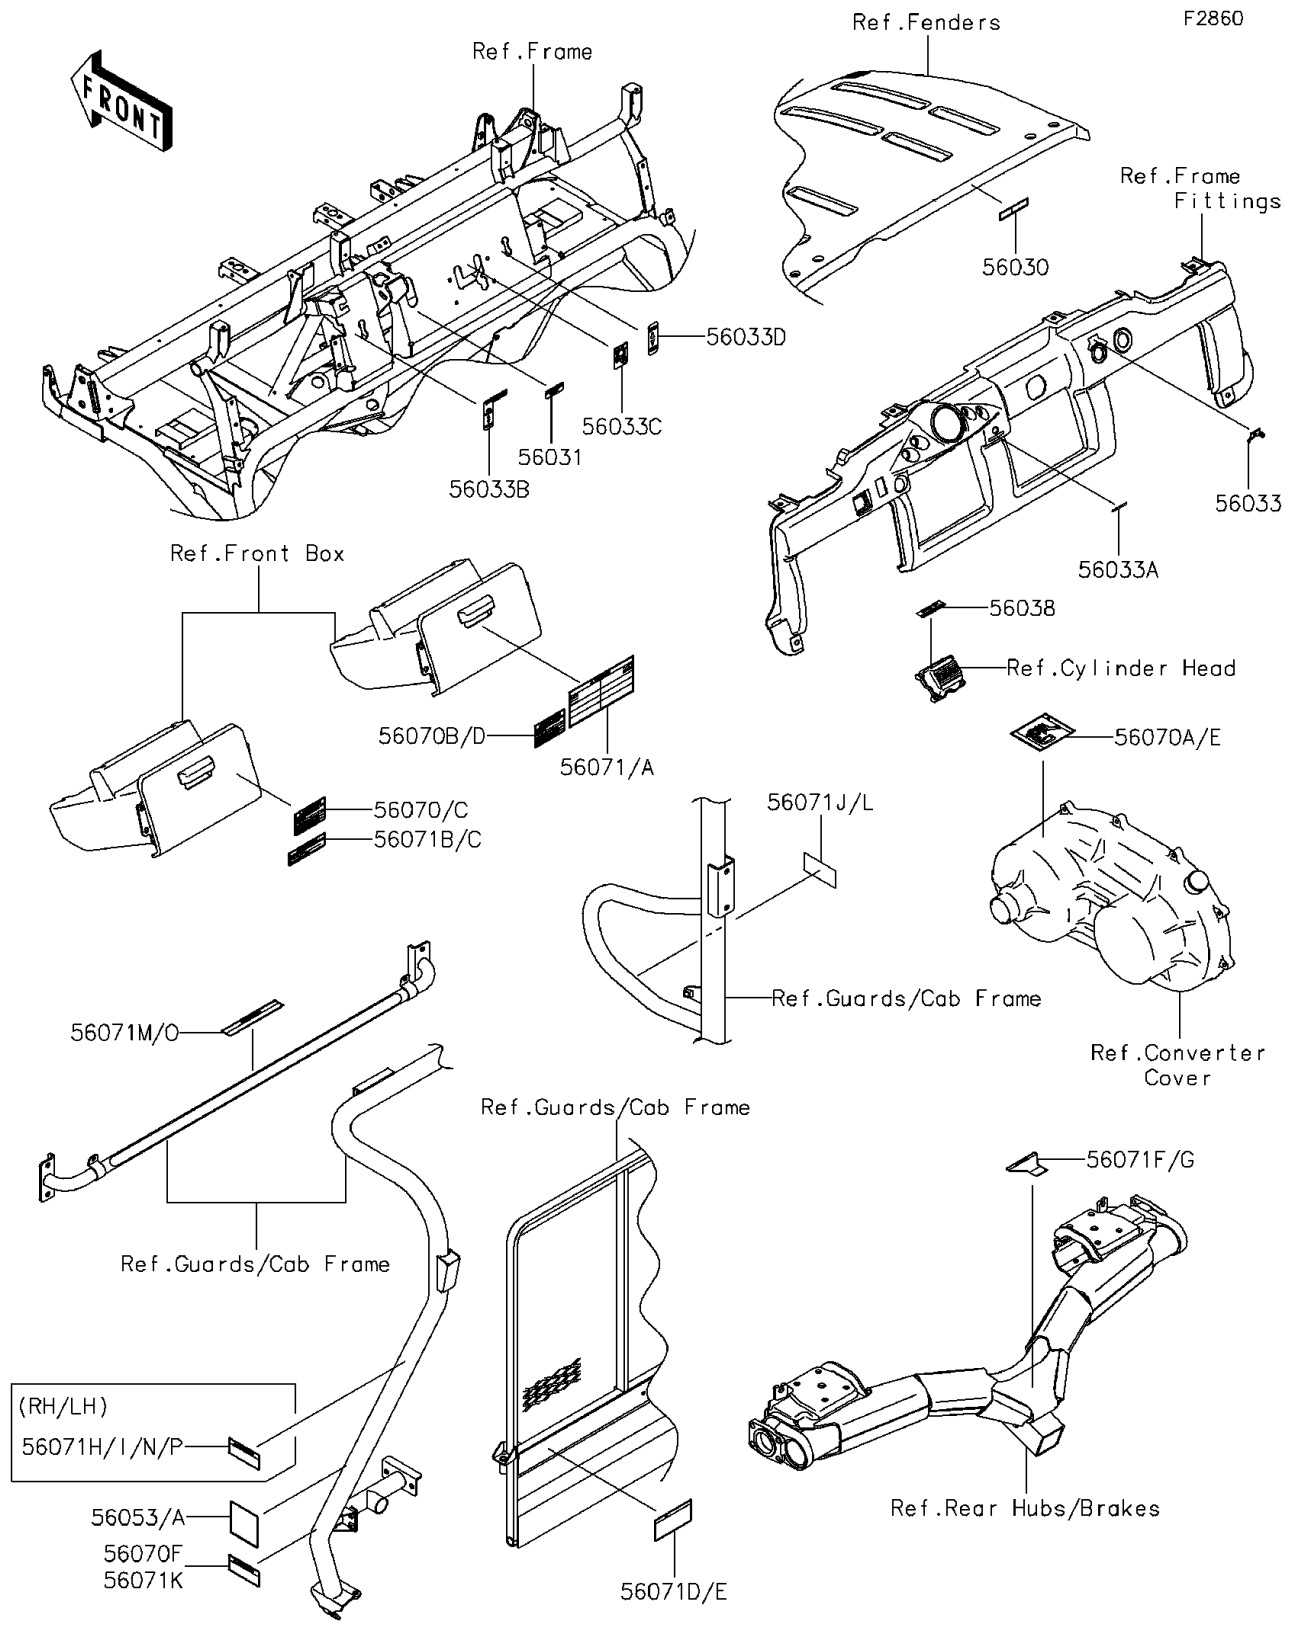

2014 MULE™ 4010 Trans4x4® PARTS DIAGRAM

Labels

2014 MULE™ 4010 Trans4x4® PARTS LIST

Labels

| ITEM NAME | PART NUMBER | QUANTITY |
|---|-------------|----------|
| LABEL,OPERATING HOOD (Ref # 56030) | 56030-0267 | 1 |
| LABEL-MANUAL,BRAKE FLUID LEVEL (Ref # 56031) | 56031-1818 | 1 |
| LABEL-MANUAL,IGNITION (Ref # 56033) | 56033-0212 | 1 |
| LABEL-MANUAL,POWER STEERING (Ref # 56033A) | 56033-0213 | 1 |
| LABEL-MANUAL,DIFF MODE (Ref # 56033B) | 56033-1183 | 1 |
| LABEL-MANUAL,SHIFT (Ref # 56033C) | 56033-1186 | 1 |
| LABEL-MANUAL,2WD/4WD (Ref # 56033D) | 56033-1187 | 1 |
| LABEL-BRAND (Ref # 56038) | 56038-2782 | 1 |
| LABEL-SPECIFICATION,TIRE (Ref # 56053) | 56053-7530 | 1 |
| LABEL-SPECIFICATION,TIRE (Ref # 56053A) | 56053-7534 | 1 |
| LABEL-WARNING,OFF-HIGHWAY (Ref # 56070) | 56070-0050 | 1 |
| LABEL-WARNING,HOT SURFACES (Ref # 56070A) | 56070-0051 | 1 |
| LABEL-WARNING,BONNET OPERATION (Ref # 56070B) | 56070-0053 | 1 |
| LABEL,OFF-HIGHWAY (Ref # 56070C) | 56070-0055 | 1 |
| LABEL-WARNING,BONNET OPERATION (Ref # 56070D) | 56070-0058 | 1 |
| LABEL-WARNING,HOT SURFACES (Ref # 56070E) | 56070-1207 | 1 |
| LABEL-WARNING,BED RAISED (Ref # 56070F) | 56070-7515 | 1 |
| LABEL-WARNING,GENERAL (Ref # 56071) | 56071-0102 | 1 |
| LABEL-WARNING,GENERAL (Ref # 56071A) | 56071-0110 | 1 |
| LABEL-WARNING,SHIFT CAUTION (Ref # 56071B) | 56071-0128 | 1 |
| LABEL-WARNING,SHIFT CAUTION (Ref # 56071C) | 56071-0129 | 1 |
| LABEL-WARNING,CARGO BED (Ref # 56071D) | 56071-0137 | 1 |
| LABEL-WARNING,CARGO BED (Ref # 56071E) | 56071-0139 | 1 |
| LABEL-WARNING,TRAILER HITCH (Ref # 56071F) | 56071-0332 | 1 |
| LABEL-WARNING,TRAILER HITCH (Ref # 56071G) | 56071-0335 | 1 |
| LABEL-WARNING,GASOLINE (Ref # 56071J) | 56071-7501 | 1 |
| LABEL,BED RAISED (Ref # 56071K) | 56071-7504 | 1 |
| LABEL,GASOLINE (Ref # 56071L) | 56071-7505 | 1 |
| LABEL,2 FOR REAR SEAT (Ref # 56071M) | 56071-7506 | 1 |