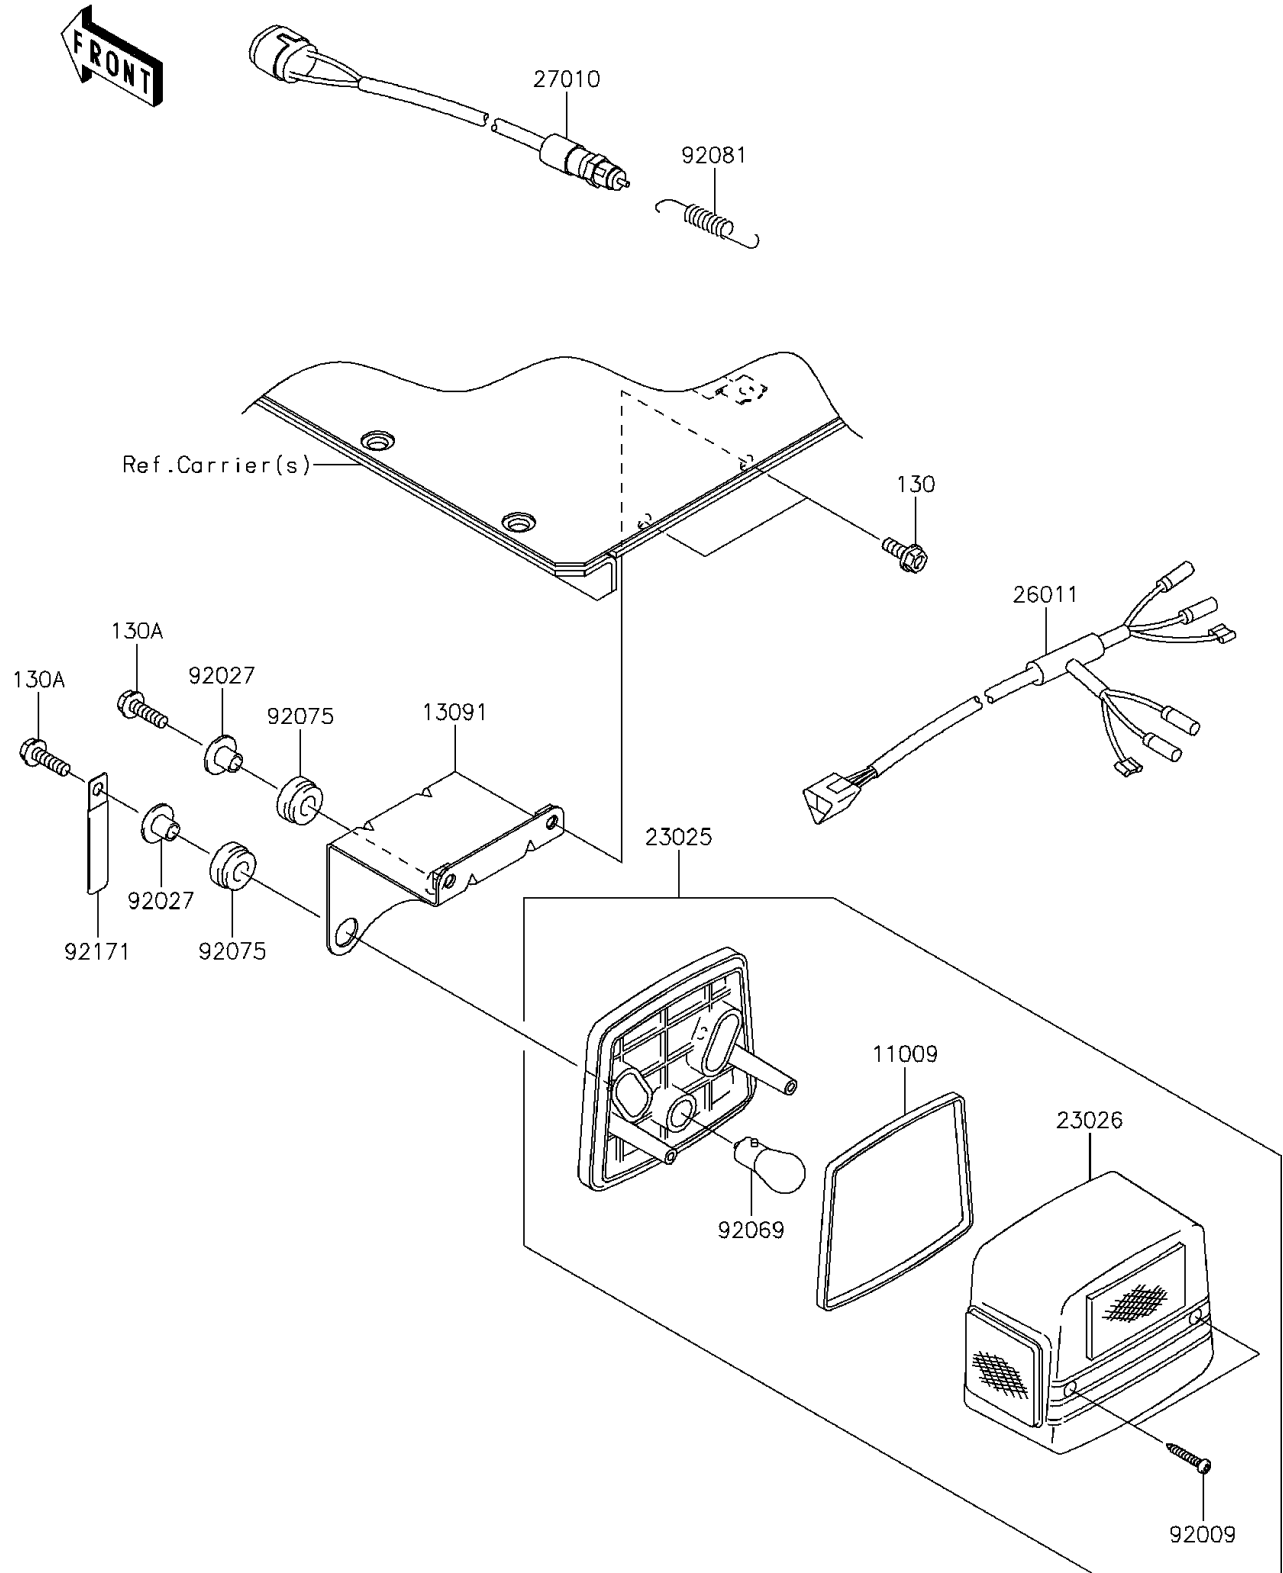

## 2014 MULE™ 4010 Trans4x4® PARTS DIAGRAM

Taillight(s)

F2720

## 2014 MULE™ 4010 Trans4x4® PARTS LIST

Taillight(s)

ITEM NAME	PART NUMBER	QUANTITY
GASKET, TAIL LAMP (Ref # 11009)	11009-1215	1
BOLT-FLANGED, 6X16 (Ref # 130)	130BA0616	1
HOLDER, TAIL LAMP (Ref # 13091)	13091-1743	1
BOLT-FLANGED, 6X20 (Ref # 130A)	130BA0620	1
LAMP-TAIL (Ref # 23025)	23025-1042	1
LENS, TAIL LAMP (Ref # 23026)	23026-1019	1
WIRE-LEAD (Ref # 26011)	26011-1756	1
SWITCH, BRAKE LAMP (Ref # 27010)	27010-1301	1
SCREW, TAPPING, 4X25 (Ref # 92009)	92009-1069	1
COLLAR, L=11.1 (Ref # 92027)	92027-194	1
BULB, 12V 21/5W (Ref # 92069)	92069-1011	1
DAMPER (Ref # 92075)	92075-277	1
SPRING, HOOK RETURN (Ref # 92081)	92081-1466	1
CLAMP, L=60 (Ref # 92171)	92171-0652	1