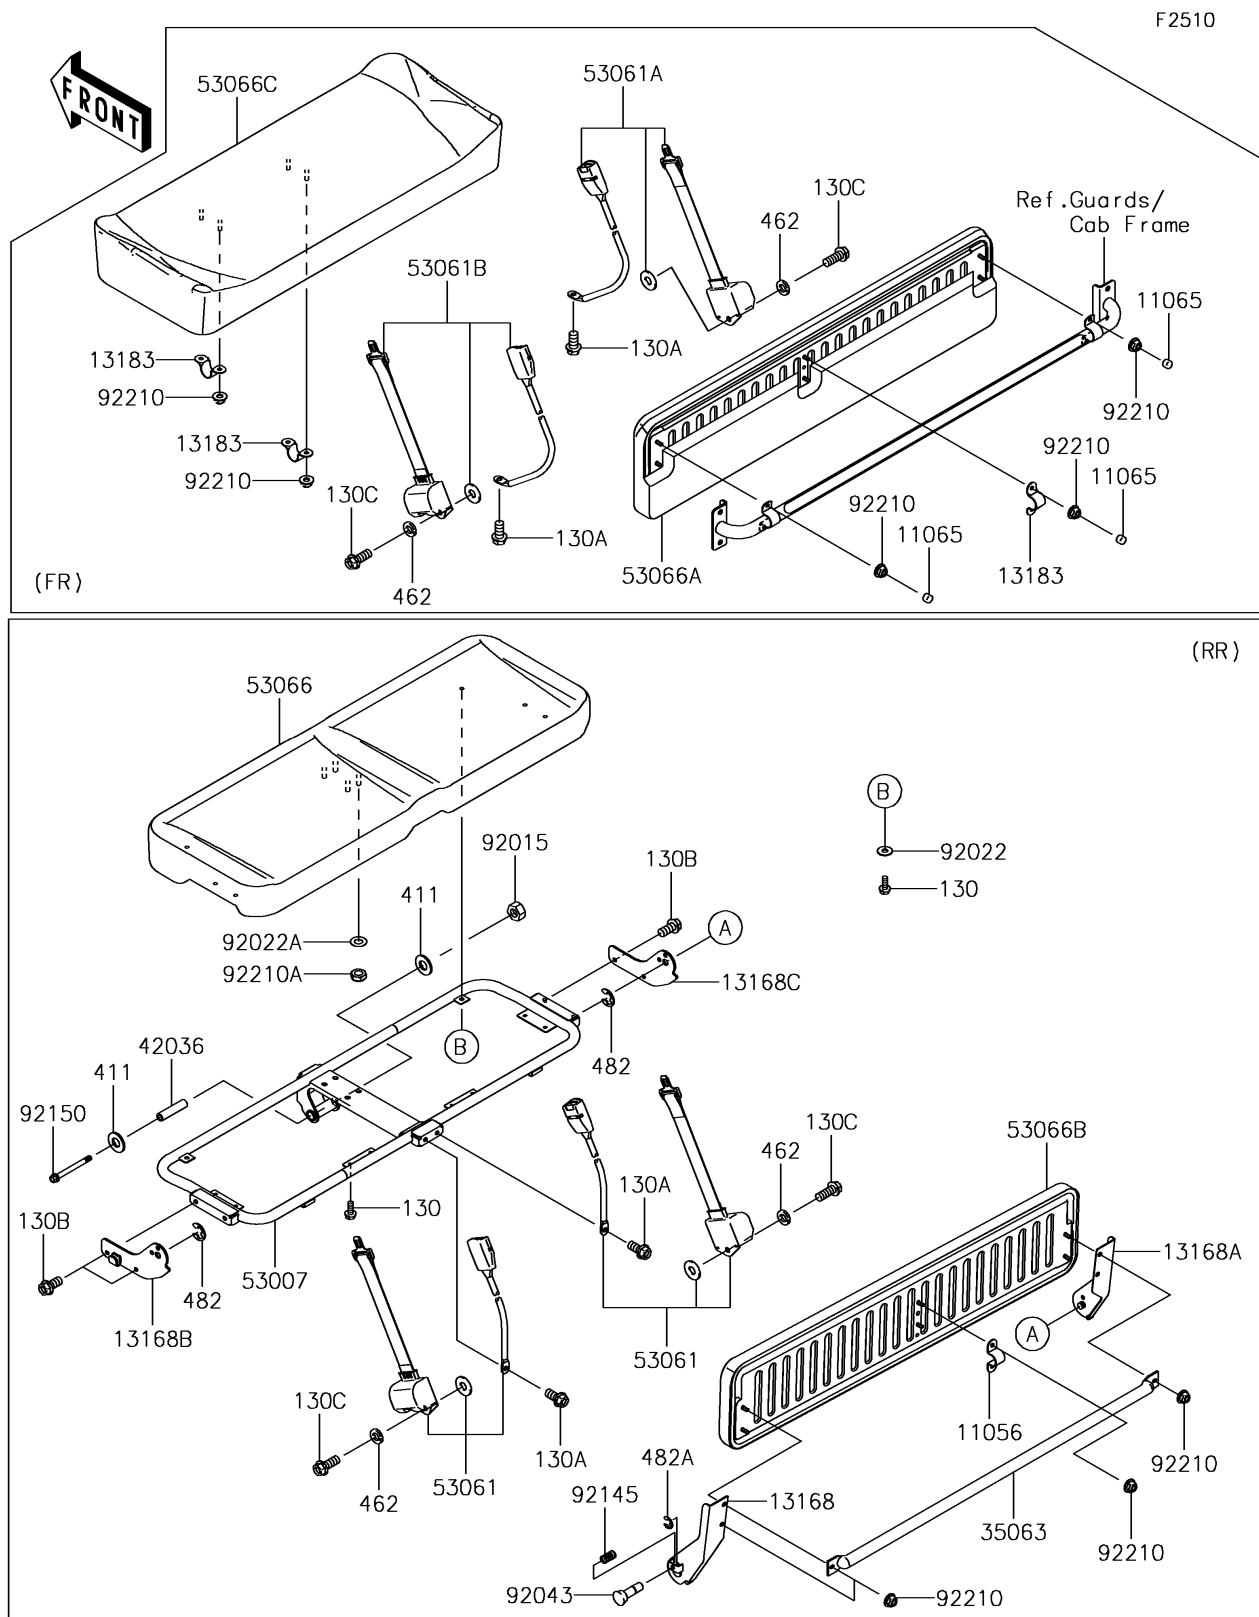

2014 MULE™ 4010 Trans4x4® PARTS DIAGRAM

Seat

2014 MULE™ 4010 Trans4x4® PARTS LIST

Seat

ITEM NAME	PART NUMBER	QUANTITY
BRACKET,SEAT BACK (Ref # 11056)	11056-0034	1
CAP (Ref # 11065)	11065-7504	1
BOLT-FLANGED,6X16 (Ref # 130)	130BA0616	1
BOLT-FLANGED,12X20 (Ref # 130A)	130BA1220	1
BOLT-FLANGED,10X20 (Ref # 130B)	130BB1020	1
BOLT-FLANGED,12X25 (Ref # 130C)	130BB1225	1
LEVER,SEAT,TOP,LH (Ref # 13168)	13168-7502	1
LEVER,SEAT,TOP,RH (Ref # 13168A)	13168-7503	1
LEVER,SEAT,LWR,LH (Ref # 13168B)	13168-7504	1
LEVER,SEAT,LWR,RH (Ref # 13168C)	13168-7505	1
PLATE,SEAT (Ref # 13183)	13183-1400	1
STAY,REAR BACK (Ref # 35063)	35063-7510	1
WASHER-PLAIN (Ref # 411)	411AB1200	1
SLEEVE,12.1X20X85 (Ref # 42036)	42036-7501	1
WASHER-SPRING,12MM (Ref # 462)	462DB1200	1
CIRCLIP-TYPE-E (Ref # 482)	482EA0200	1
CIRCLIP-TYPE-E,8MM (Ref # 482A)	482EA8000	1
FRAME-SEAT (Ref # 53007)	53007-0327	1
BELT-SEAT,RR (Ref # 53061)	53061-0314	1
BELT-SEAT,FR,RH (Ref # 53061A)	53061-0315	1
BELT-SEAT,FR,LH (Ref # 53061B)	53061-0316	1
SEAT-ASSY,RR,LWR,BLACK (Ref # 53066)	53066-0237-MA	1
SEAT-ASSY,FR,BACK,BLACK (Ref # 53066A)	53066-0258-MA	1
SEAT-ASSY,RR,BACK,BLACK (Ref # 53066B)	53066-0259-MA	1
SEAT-ASSY,FR,LWR,BLACK (Ref # 53066C)	53066-0274-MA	1
NUT,LOCK,12MM,BLACK (Ref # 92015)	92015-1190	1
WASHER,7X18X1.2 (Ref # 92022)	92022-1545	1
WASHER,10.5X20X1 (Ref # 92022A)	92022-239	1
PIN (Ref # 92043)	92043-7503	1

2014 MULE™ 4010 Trans4x4® PARTS LIST

Seat

ITEM NAME	PART NUMBER	QUANTITY
SPRING (Ref # 92145)	92145-7507	1
BOLT,FLANGED,12X117 (Ref # 92150)	92150-1895	1
NUT,FLANGED,LOCK,8MM (Ref # 92210)	92210-0005	1
NUT,LOCK,10MM (Ref # 92210A)	92210-0278	1