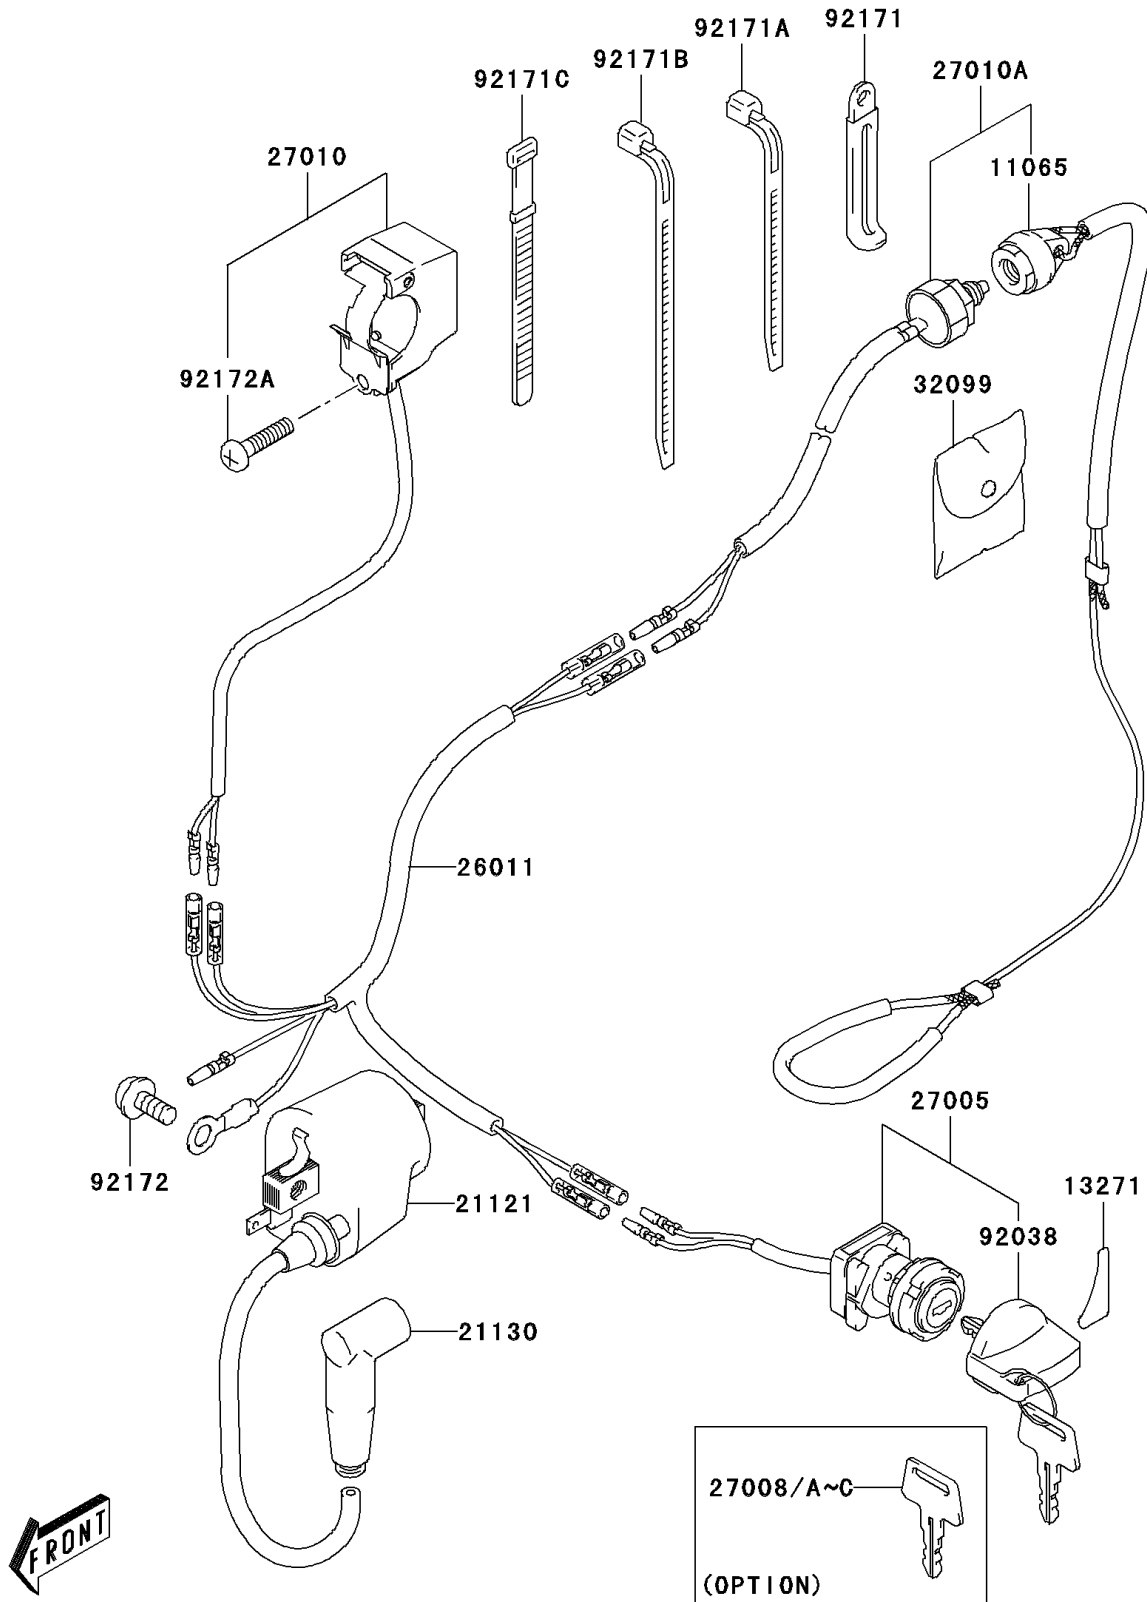

2003 KFX®50 PARTS DIAGRAM

Ignition System

E1830

2003 KFX®50 PARTS LIST

Ignition System

ITEM NAME	PART NUMBER	QUANTITY
CAP (Ref # 11065)	11065-S030	1
PLATE,CONTROL IDENTIFICATION (Ref # 13271)	13271-S029	1
COIL-IGNITION (Ref # 21121)	21121-S004	1
CAP-SPARK PLUG (Ref # 21130)	21130-S004	1
WIRE-LEAD,IGNITION (Ref # 26011)	26011-S008	1
SWITCH-ASSY-IGNITION (Ref # 27005)	27005-S003	1
KEY-LOCK,BLANK,(TYPE:C) (Ref # 27008)	27008-S002	1
KEY-LOCK,BLANK,(TYPE:D) (Ref # 27008A)	27008-S003	1
SWITCH,HANDLE,LH (Ref # 27010)	27010-S014	1
SWITCH (Ref # 27010A)	27010-S015	1
CASE (Ref # 32099)	32099-S001	1
COVER,KEY (Ref # 92038)	92038-S005	1
CLAMP,L=80 (Ref # 92171)	92171-S012	1
CLAMP,L=125 (Ref # 92171A)	92171-S014	1
CLAMP,L=165 (Ref # 92171B)	92171-S016	1
CLAMP,L=120 (Ref # 92171C)	92171-S035	1
SCREW,IGNITION COIL (Ref # 92172)	92172-S131	1
SCREW (Ref # 92172A)	92172-S132	1